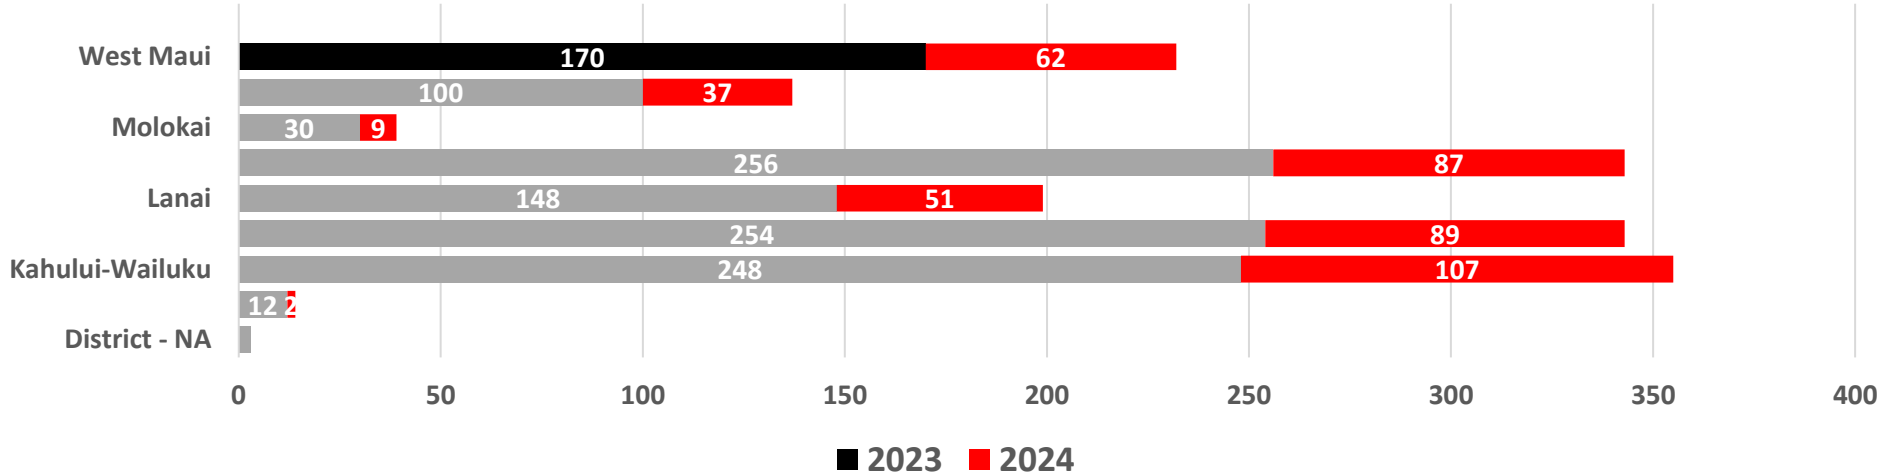

Building Permits for Maui County, 2023 and 2024

Number of Permits Issued to Date

Value of Permits Issued to Date

Number of Permits Issued in 2023 and 2024, by Location

2024 data covers permits issued through April 23.