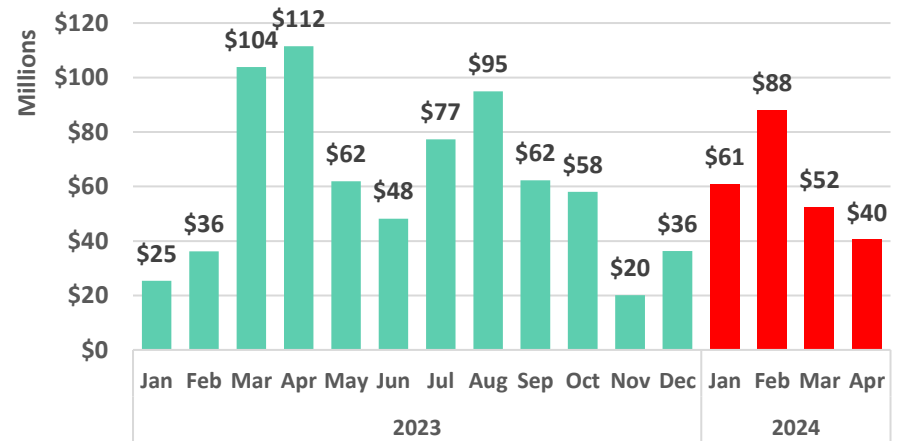

Visitor spending

Visitor days

Average daily visitor census

Source: <https://dbedt.hawaii.gov/visitor/tourism/>

Maui County - Monthly Hotel Revenue by Area

Year-over-year changes in monthly revenue - 2023-2024

Maui Island Unemployment Claims, 2023-2024

Initial Unemployment Claims

Initial Claims as a Percentage of State Total

Weeks Claimed

Weeks Claimed as a Percentage of State Total

Source: DBEDT/READ | Weekly Unemployment Updates (hawaii.gov)

Building Permits for Maui County, 2023 and 2024

Number of Permits Issued to Date

Value of Permits Issued to Date

Number of Permits Issued in 2023 and 2024, by Location

2024 data covers permits issued through April 23.