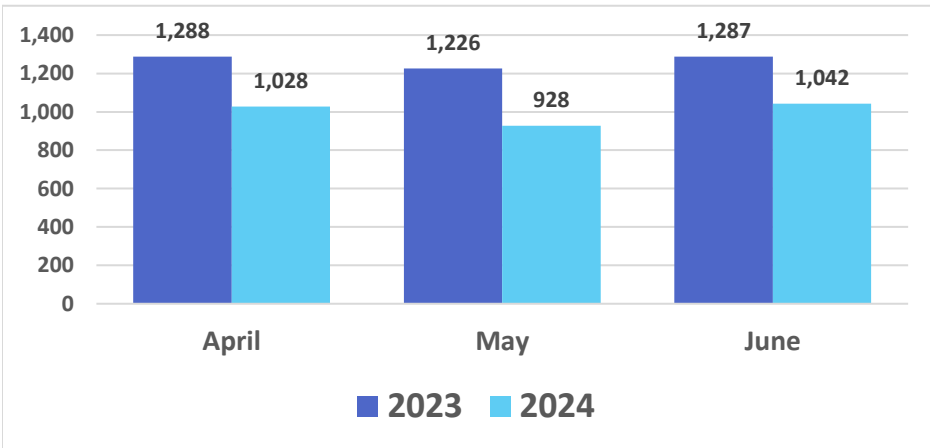

Air Travel Data

Domestic Daily Passenger Count, by County

Domestic Daily Passenger Count, Maui County

Source: DBEDT Visitor Statistics | Daily Passenger Counts (hawaii.gov)

Flight Capacity, Kahului Airport

Source: DBEDT/READ, Tourism Research Branch

Air Seats Capacity, Kahului Airport

Air Bookings to Maui All Markets

U.S.

Canada

Source: DBEDT/READ, Tourism Research Branch analysis of ForwardKeys data

Island of Maui - 2023-2024 Monthly Visitor Activity