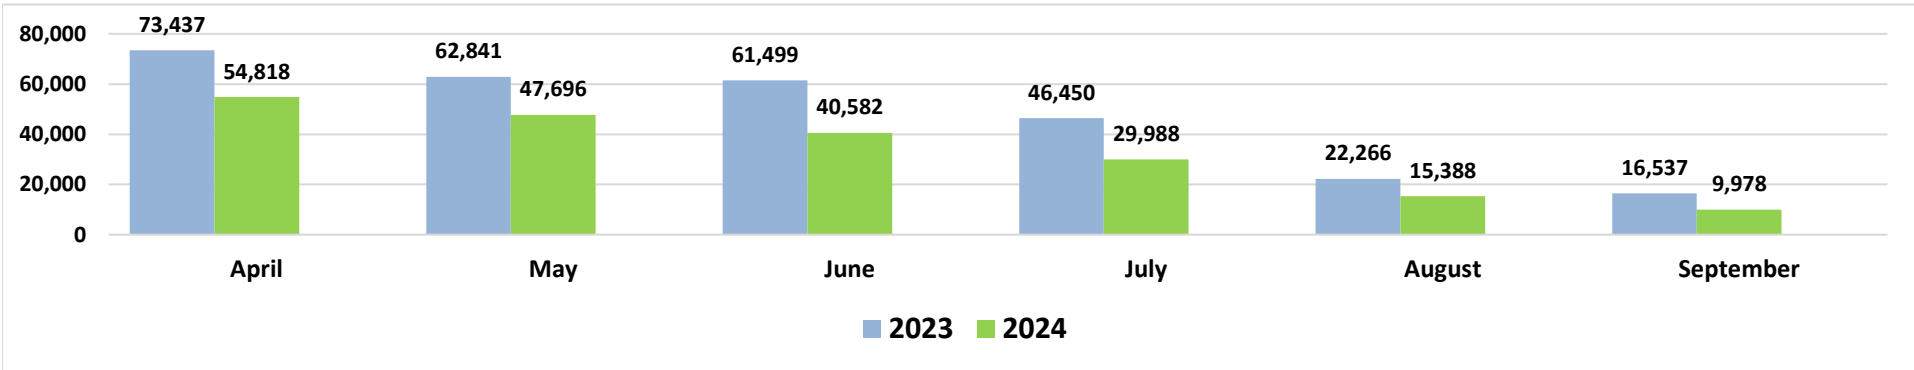

Source: DBEDT/READ, Tourism Research Branch

Air Seats Capacity, Kahului Airport

Air Bookings to Maui All Markets

U.S.

Canada

Source: DBEDT/READ, Tourism Research Branch analysis of ForwardKeys data

Island of Maui - 2023-2024 Monthly Visitor Activity

Visitor spending

Visitor days

Average daily visitor census

Source: <https://dbedt.hawaii.gov/visitor/tourism/>

Maui County - Monthly Hotel Revenue by Area

Year-over-year changes in monthly revenue - 2023-2024