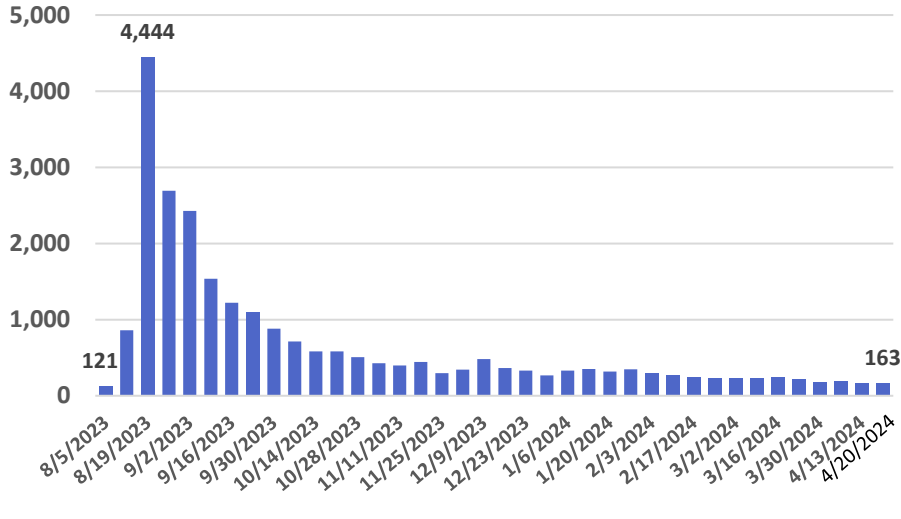

Maui Island Unemployment Claims, 2023-2024

Initial Unemployment Claims