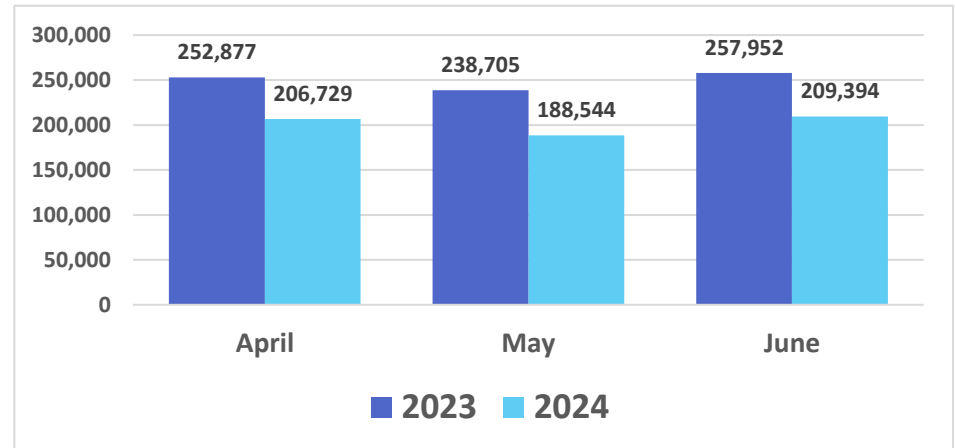

Air Travel Data

Domestic Daily Passenger Count, by County

Domestic Daily Passenger Count, Maui County

Source: DBEDT Visitor Statistics | Daily Passenger Counts (hawaii.gov)

Flight Capacity, Kahului Airport

Source: DBEDT/READ, Tourism Research Branch

Air Seats Capacity, Kahului Airport

Air Bookings to Maui All Markets

U.S.

Canada

Source: DBEDT/READ, Tourism Research Branch analysis of ForwardKeys data

Island of Maui - 2023-2024 Monthly Visitor Activity