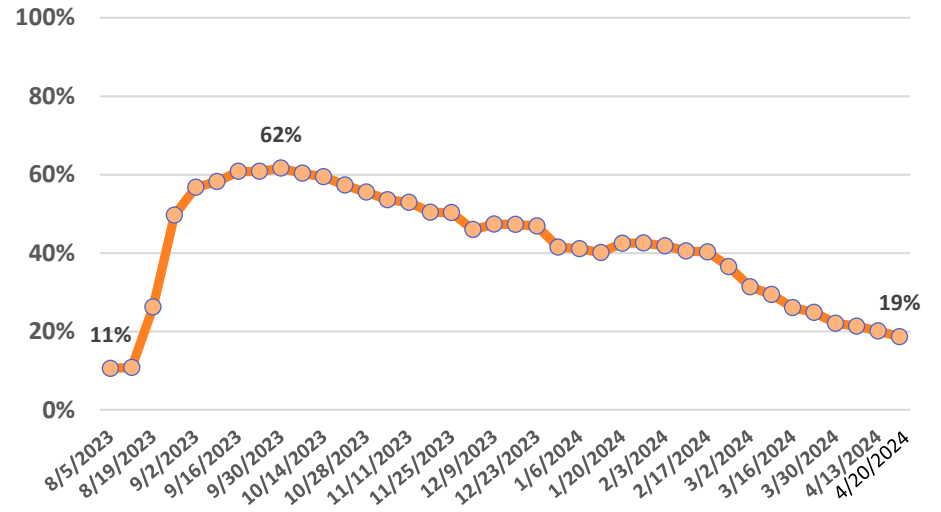

Maui Island Unemployment Claims, 2023-2024

Initial Unemployment Claims

Initial Claims as a Percentage of State Total

Weeks Claimed

Weeks Claimed as a Percentage of State Total

Source: DBEDT/READ | Weekly Unemployment Updates (hawaii.gov)