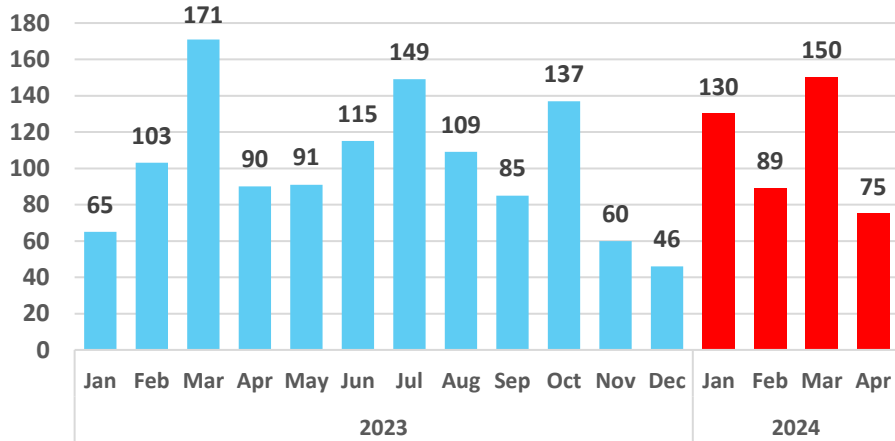

Visitor spending

Visitor days

Average daily visitor census

Source: <https://dbedt.hawaii.gov/visitor/tourism/>

Maui County - Monthly Hotel Revenue by Area

Year-over-year changes in monthly revenue - 2023-2024

Maui Island Unemployment Claims, 2023-2024

Initial Unemployment Claims

Initial Claims as a Percentage of State Total

Weeks Claimed

Weeks Claimed as a Percentage of State Total

Source: DBEDT/READ | Weekly Unemployment Updates (hawaii.gov)

Building Permits for Maui County, 2023 and 2024

Number of Permits Issued to Date

Value of Permits Issued to Date

Number of Permits Issued in 2023 and 2024, by Location

2024 data covers permits issued through April 23.