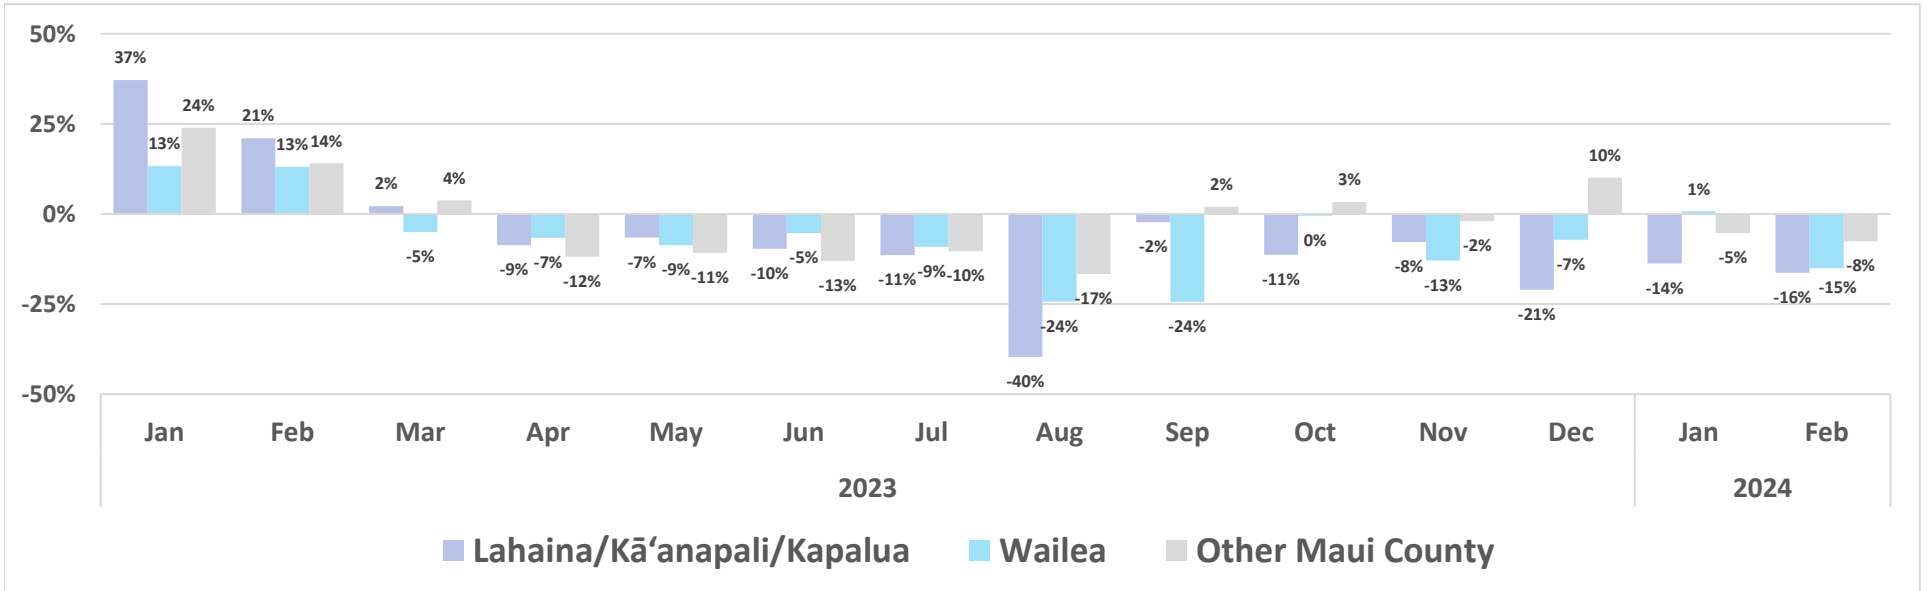

Source: DBEDT/READ, Tourism Research Branch

Air Seats Capacity, Kahului Airport

Air Bookings to Maui All Markets

U.S.

Canada

Source: DBEDT/READ, Tourism Research Branch analysis of ForwardKeys data

Island of Maui - 2023-2024 Monthly Visitor Activity

Visitor spending

Visitor days

Average daily visitor census

Source: <https://dbedt.hawaii.gov/visitor/tourism/>

Maui County - Monthly Hotel Revenue by Area

Year-over-year changes in monthly revenue - 2023-2024

Maui Island Unemployment Claims, 2023-2024

Initial Unemployment Claims

Initial Claims as a Percentage of State Total

Weeks Claimed

Weeks Claimed as a Percentage of State Total

Source: DBEDT/READ | Weekly Unemployment Updates (hawaii.gov)