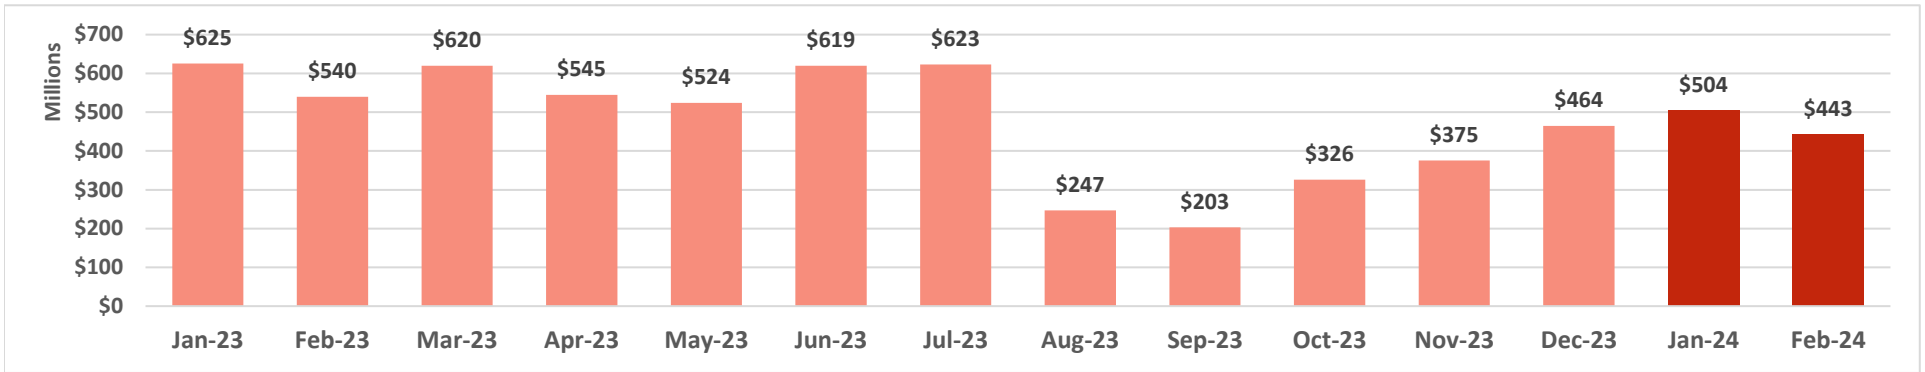

Source: DBEDT/READ, Tourism Research Branch

Air Seats Capacity, Kahului Airport

Air Bookings to Maui All Markets

U.S.

Canada

Source: DBEDT/READ, Tourism Research Branch analysis of ForwardKeys data

Island of Maui - 2023-2024 Monthly Visitor Activity

Visitor spending

Visitor days

Average daily visitor census

Source: <https://dbedt.hawaii.gov/visitor/tourism/>

Maui County - Monthly Hotel Revenue by Area

Year-over-year changes in monthly revenue - 2023-2024