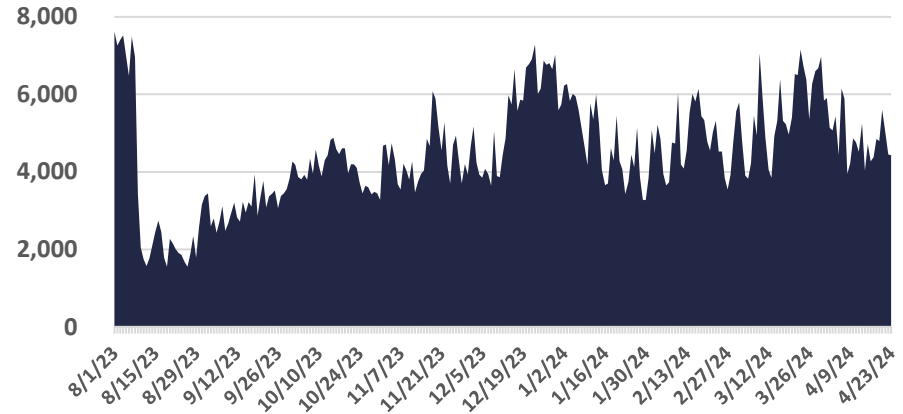

Air Travel Data

Domestic Daily Passenger Count, by County

Domestic Daily Passenger Count, Maui County

Source: DBEDT Visitor Statistics | Daily Passenger Counts (hawaii.gov)

Flight Capacity, Kahului Airport

Source: DBEDT/READ, Tourism Research Branch

Air Seats Capacity, Kahului Airport

Air Bookings to Maui All Markets

U.S.

Canada

Source: DBEDT/READ, Tourism Research Branch analysis of ForwardKeys data

Island of Maui - 2023-2024 Monthly Visitor Activity