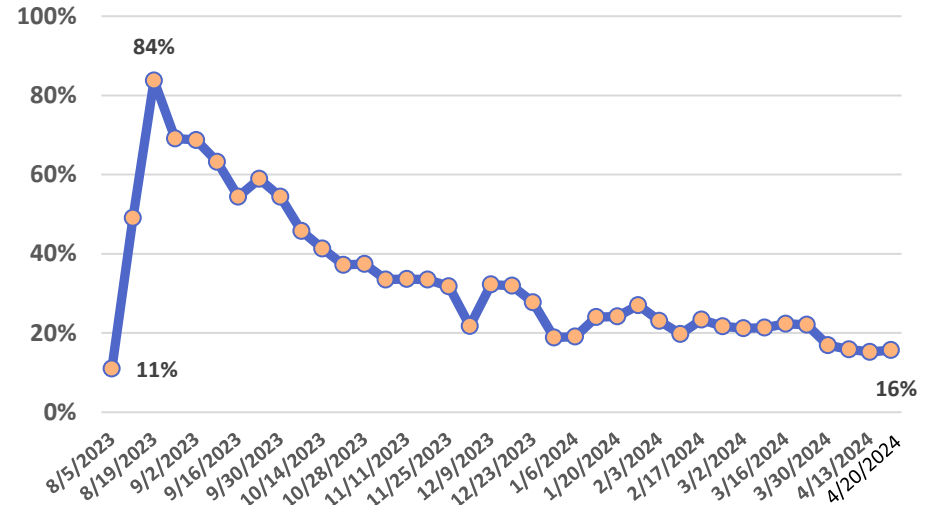

Initial Claims as a Percentage of State Total