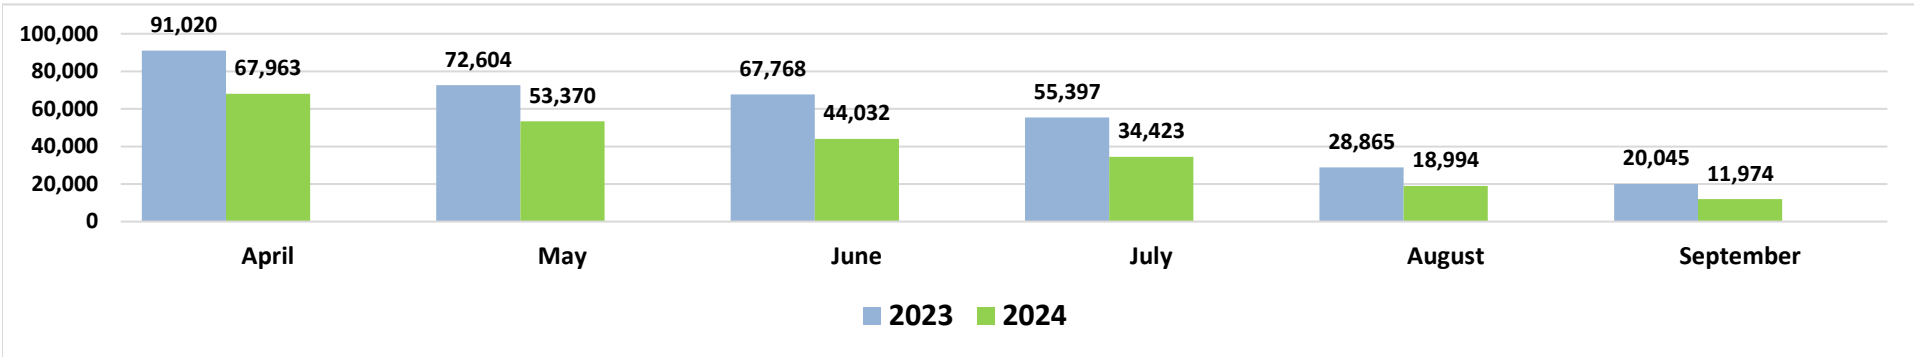

Air Travel Data

Domestic Daily Passenger Count, by County

Domestic Daily Passenger Count, Maui County

Source: DBEDT Visitor Statistics | Daily Passenger Counts (hawaii.gov)

Flight Capacity, Kahului Airport

Source: DBEDT/READ, Tourism Research Branch

Air Seats Capacity, Kahului Airport

Air Bookings to Maui All Markets

U.S.

Canada

Source: DBEDT/READ, Tourism Research Branch analysis of ForwardKeys data

Island of Maui - 2023-2024 Monthly Visitor Activity