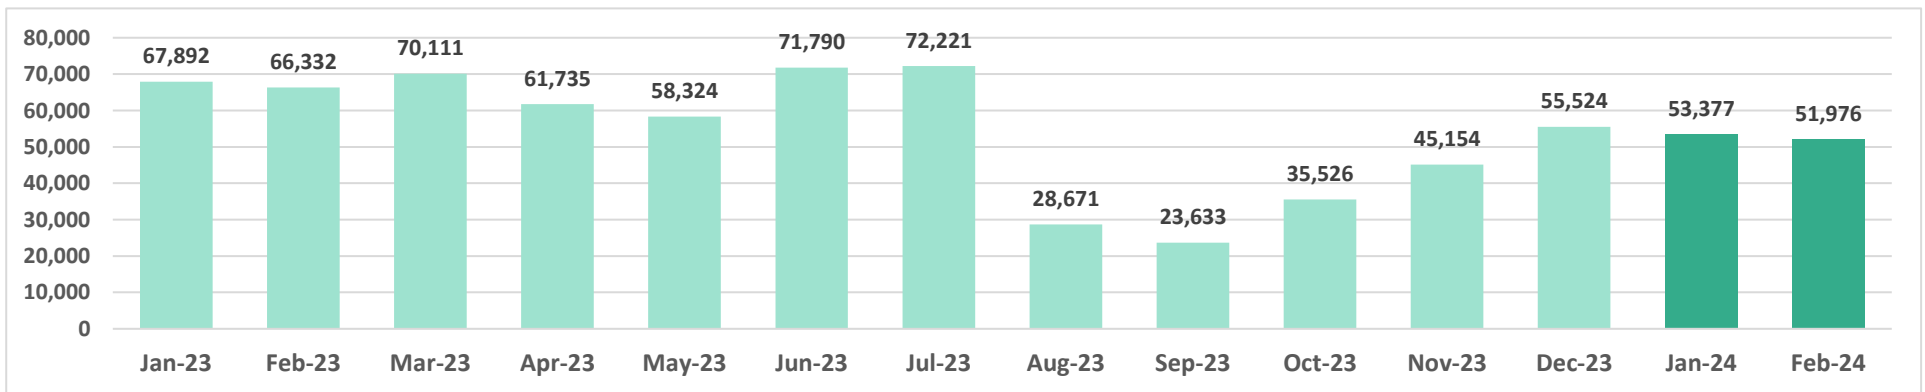

Source: DBEDT/READ, Tourism Research Branch

Air Seats Capacity, Kahului Airport

Air Bookings to Maui All Markets

U.S.

Canada

Source: DBEDT/READ, Tourism Research Branch analysis of ForwardKeys data

Island of Maui - 2023-2024 Monthly Visitor Activity

Visitor spending

Visitor days

Average daily visitor census

Source: <https://dbedt.hawaii.gov/visitor/tourism/>

Maui County - Monthly Hotel Revenue by Area

Year-over-year changes in monthly revenue - 2023-2024