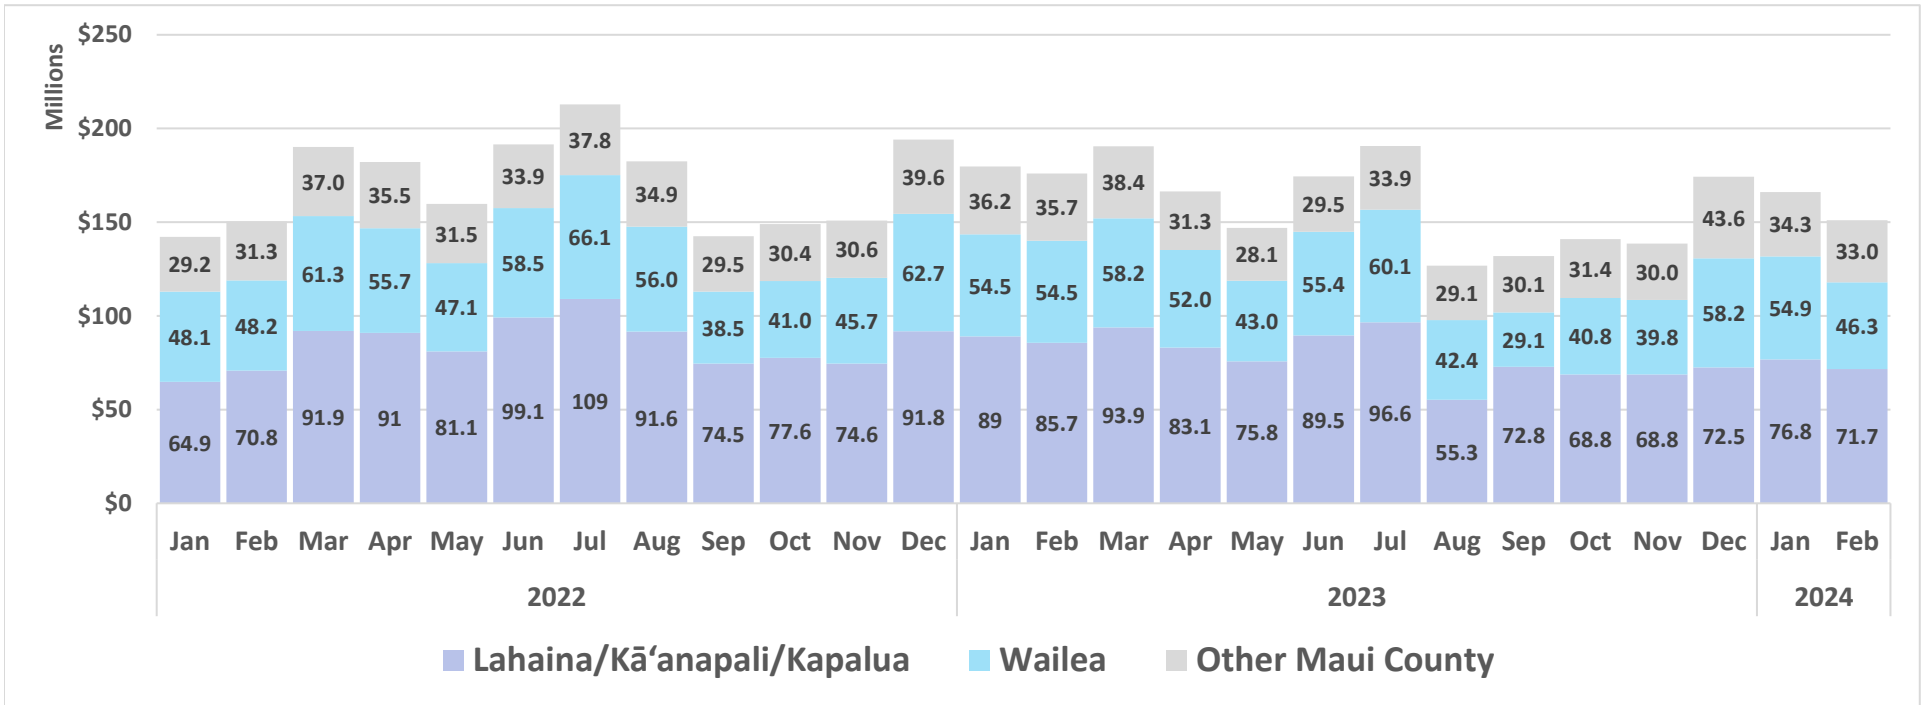

Source: DBEDT/READ, Tourism Research Branch

Air Seats Capacity, Kahului Airport

Air Bookings to Maui All Markets

U.S.

Canada

Source: DBEDT/READ, Tourism Research Branch analysis of ForwardKeys data

Island of Maui - 2023-2024 Monthly Visitor Activity

Visitor spending

Visitor days

Average daily visitor census

Source: <https://dbedt.hawaii.gov/visitor/tourism/>

Maui County - Monthly Hotel Revenue by Area

Year-over-year changes in monthly revenue - 2023-2024

Maui Island Unemployment Claims, 2023-2024

Initial Unemployment Claims

Initial Claims as a Percentage of State Total

Weeks Claimed

Weeks Claimed as a Percentage of State Total

Source: DBEDT/READ | Weekly Unemployment Updates (hawaii.gov)