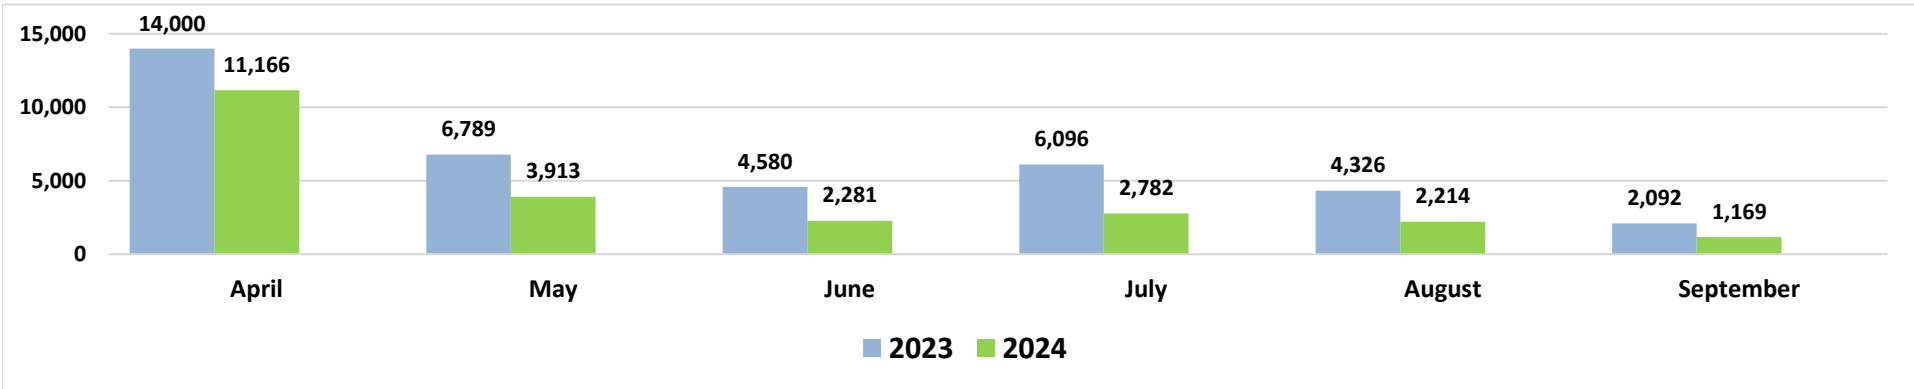

Source: DBEDT/READ, Tourism Research Branch

Air Seats Capacity, Kahului Airport

Air Bookings to Maui All Markets

U.S.

Canada

Source: DBEDT/READ, Tourism Research Branch analysis of ForwardKeys data

Island of Maui - 2023-2024 Monthly Visitor Activity

Visitor spending

Visitor days

Average daily visitor census

Source: <https://dbedt.hawaii.gov/visitor/tourism/>

Maui County - Monthly Hotel Revenue by Area

Year-over-year changes in monthly revenue - 2023-2024