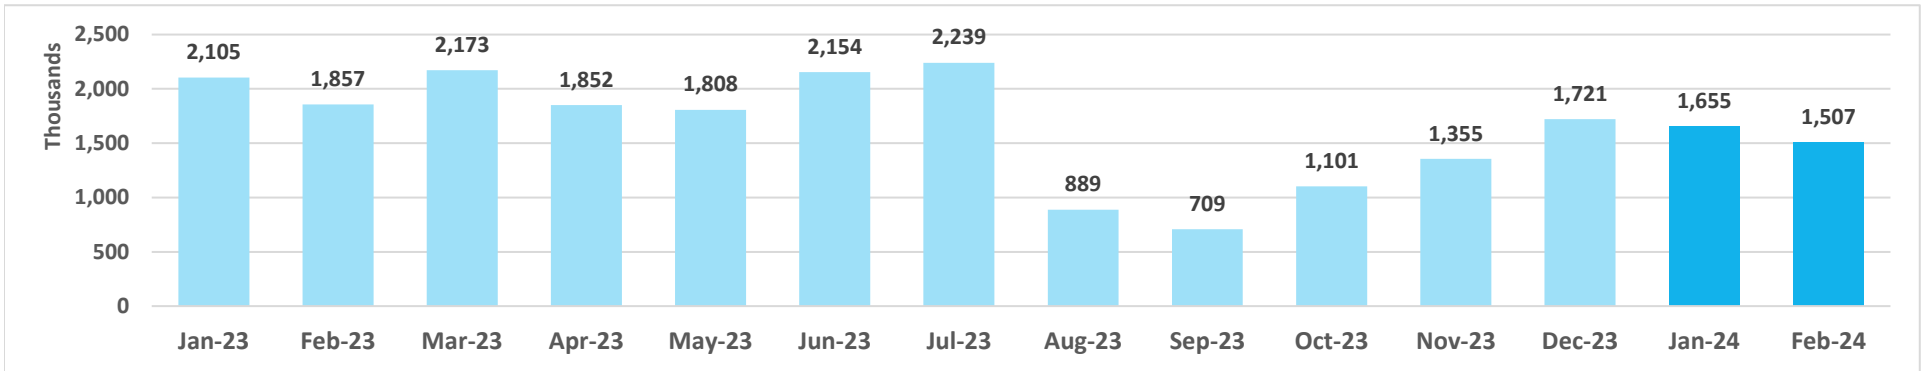

Source: DBEDT/READ, Tourism Research Branch

Air Seats Capacity, Kahului Airport

Air Bookings to Maui All Markets

U.S.

Canada

Source: DBEDT/READ, Tourism Research Branch analysis of ForwardKeys data

Island of Maui - 2023-2024 Monthly Visitor Activity

Visitor spending

Visitor days

Average daily visitor census

Source: <https://dbedt.hawaii.gov/visitor/tourism/>

Maui County - Monthly Hotel Revenue by Area

Year-over-year changes in monthly revenue - 2023-2024