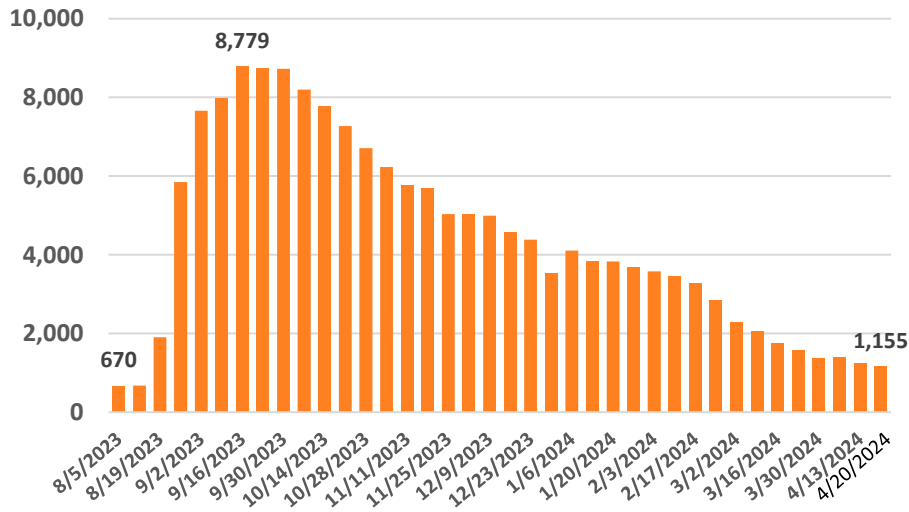

Maui Island Unemployment Claims, 2023-2024

Initial Unemployment Claims

Initial Claims as a Percentage of State Total

Weeks Claimed

Weeks Claimed as a Percentage of State Total

Source: DBEDT/READ | Weekly Unemployment Updates (hawaii.gov)