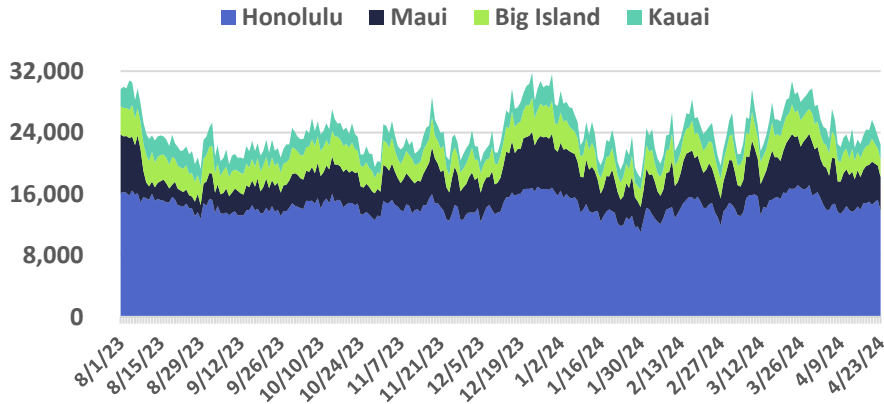

Air Travel Data

Domestic Daily Passenger Count, by County

Domestic Daily Passenger Count, Maui County

Source: DBEDT Visitor Statistics | Daily Passenger Counts (hawaii.gov)

Flight Capacity, Kahului Airport

Source: DBEDT/READ, Tourism Research Branch

Air Seats Capacity, Kahului Airport

Air Bookings to Maui All Markets

U.S.

Canada

Source: DBEDT/READ, Tourism Research Branch analysis of ForwardKeys data

Island of Maui - 2023-2024 Monthly Visitor Activity