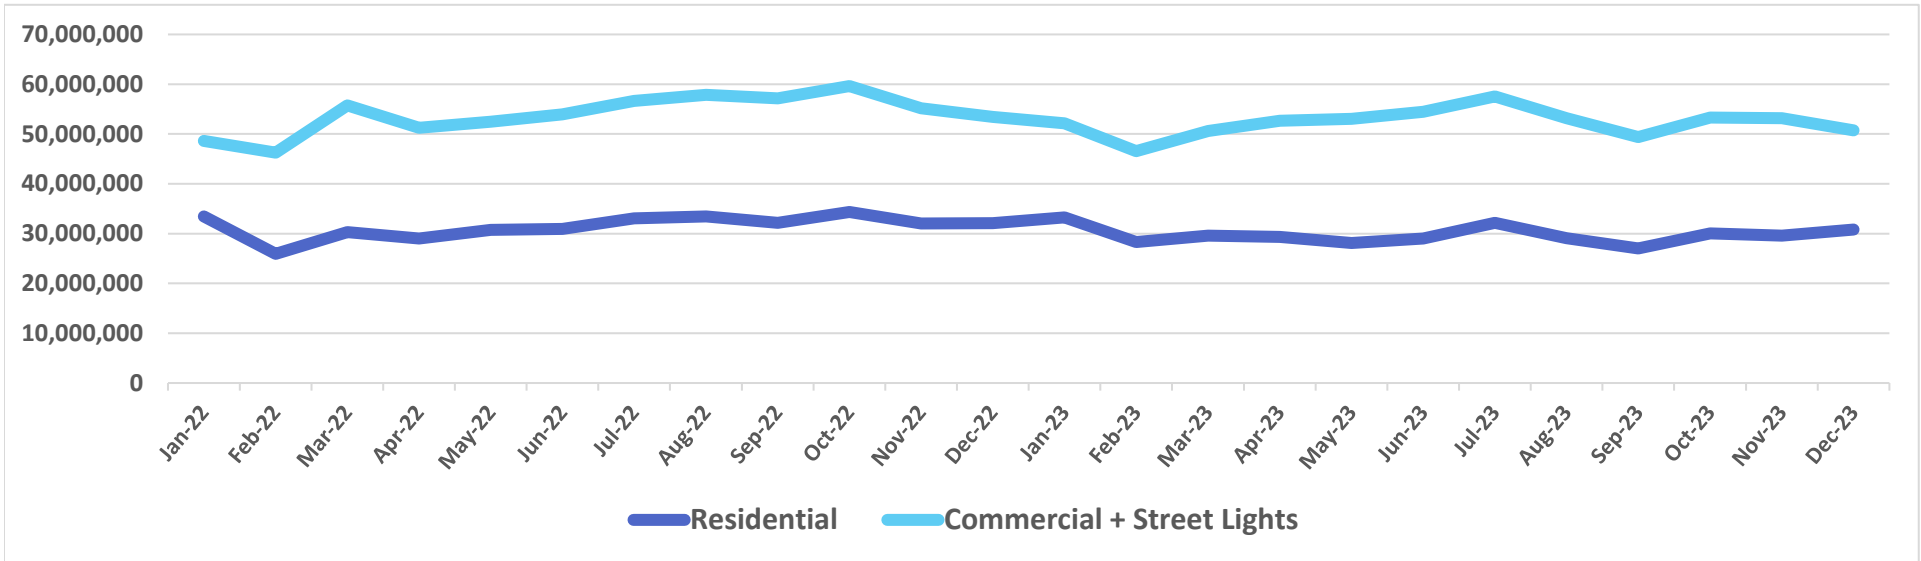

Island of Maui - Electricity Sales (KWH Sold)