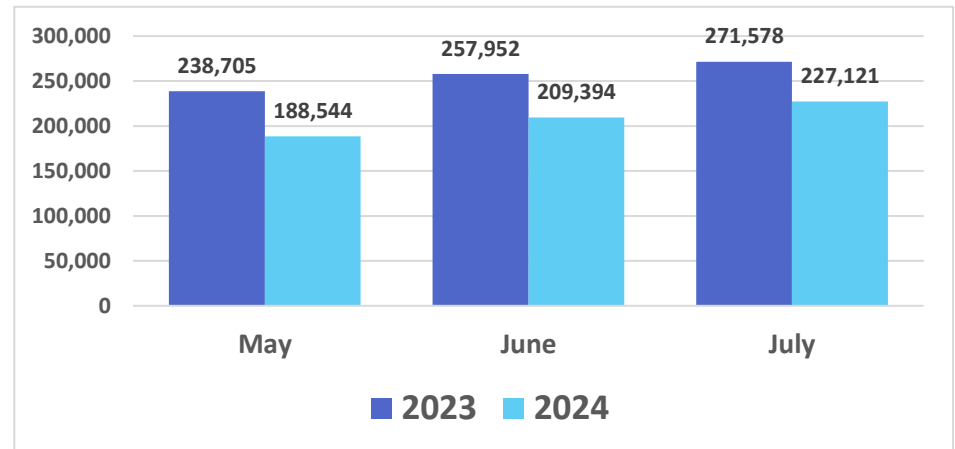

Air Seats Capacity, Kahului Airport