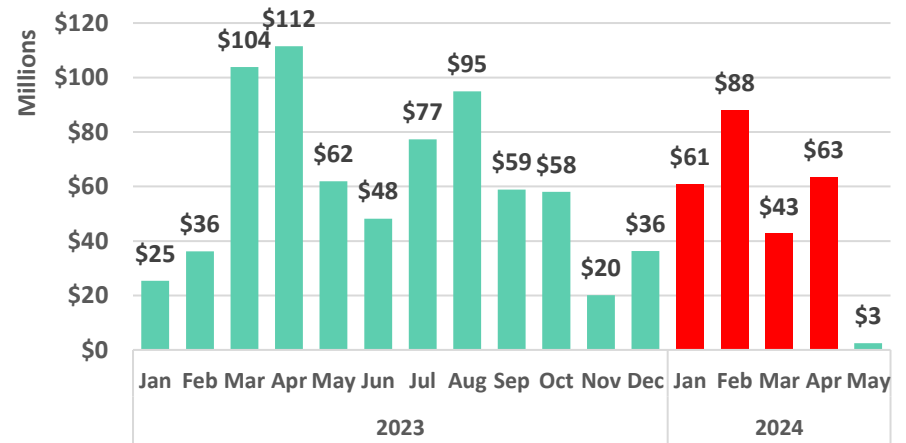

Value of Permits Issued to Date