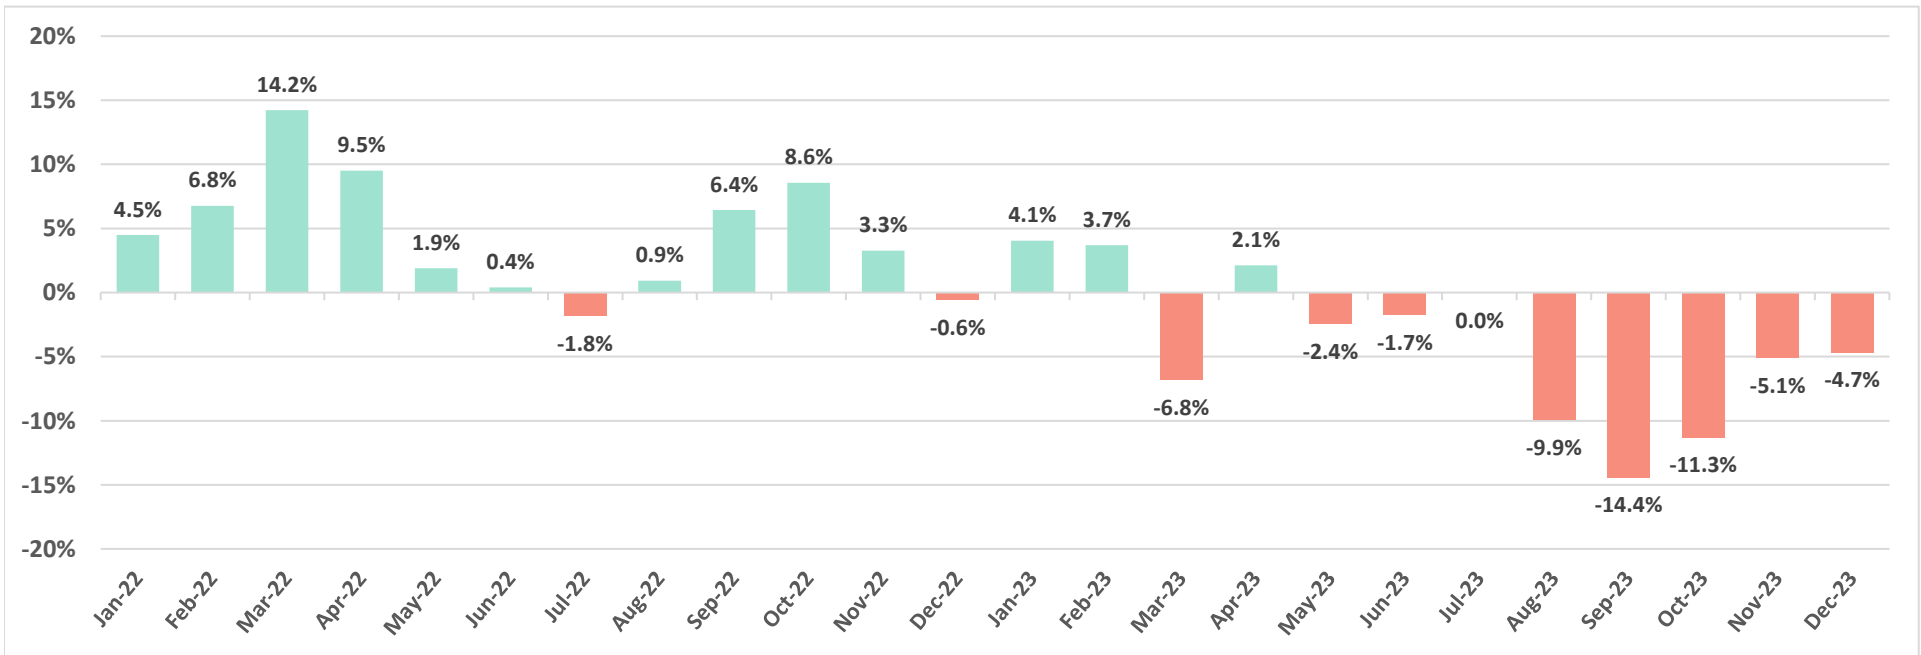

Island of Maui - YoY Change in Electricity Sales (KWH Sold)

Source: [Research & Economic Analysis | Monthly Energy Trends (hawaii.gov)](#)