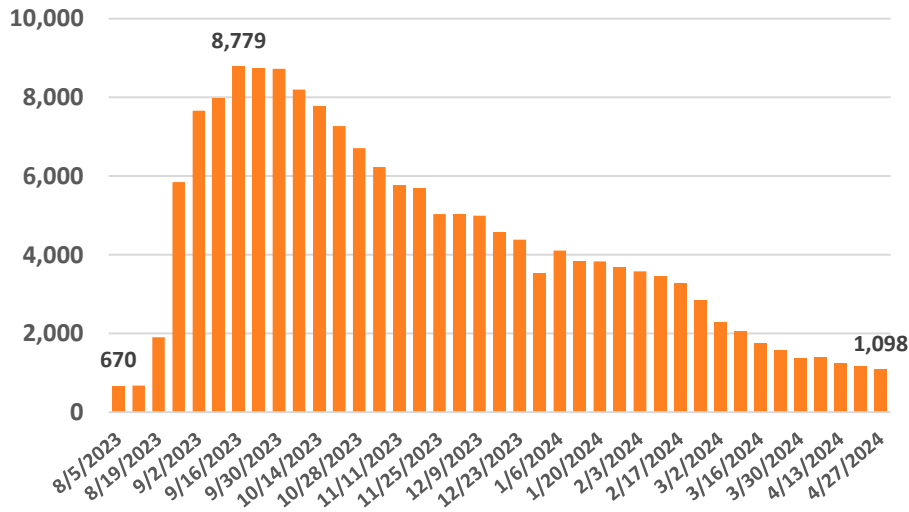

Weeks Claimed