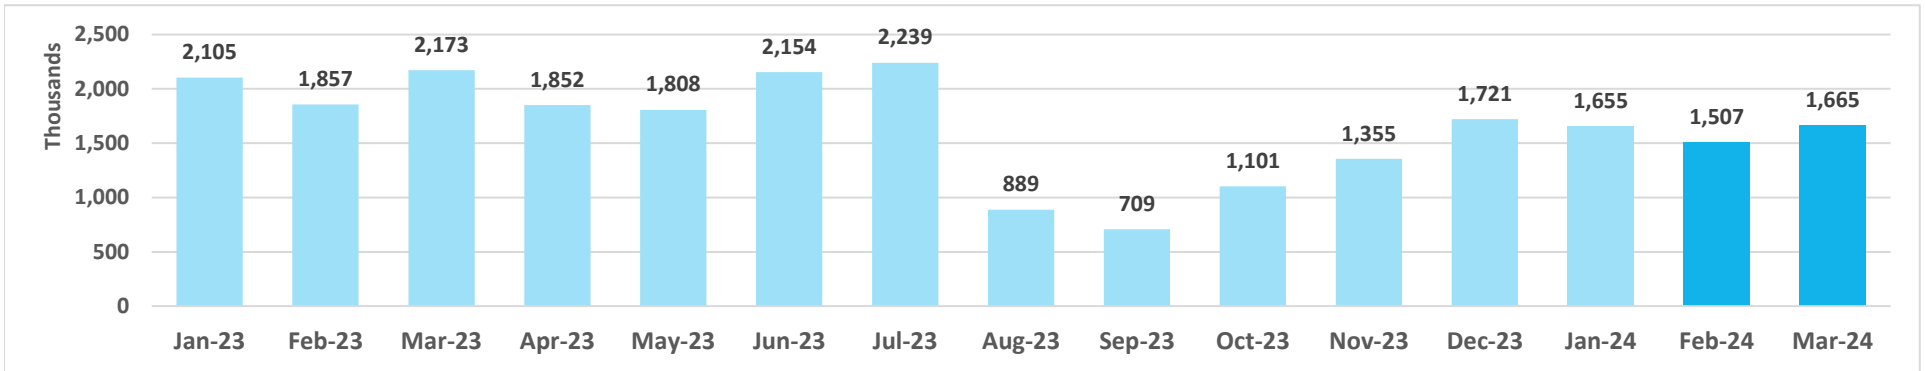

### Canada

Source: DBEDT/READ, Tourism Research Branch analysis of ForwardKeys data

# Island of Maui - 2023-2024 Monthly Visitor Activity

## Visitor spending

## Visitor days