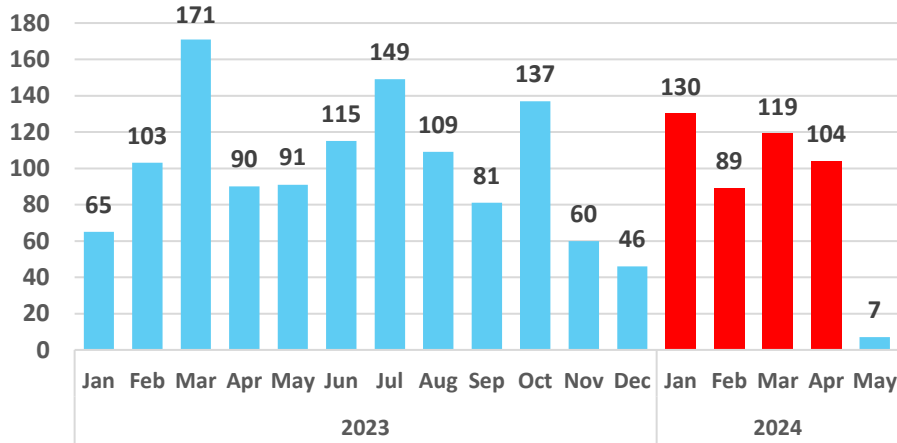

Building Permits for Maui County, 2023 and 2024

Number of Permits Issued to Date