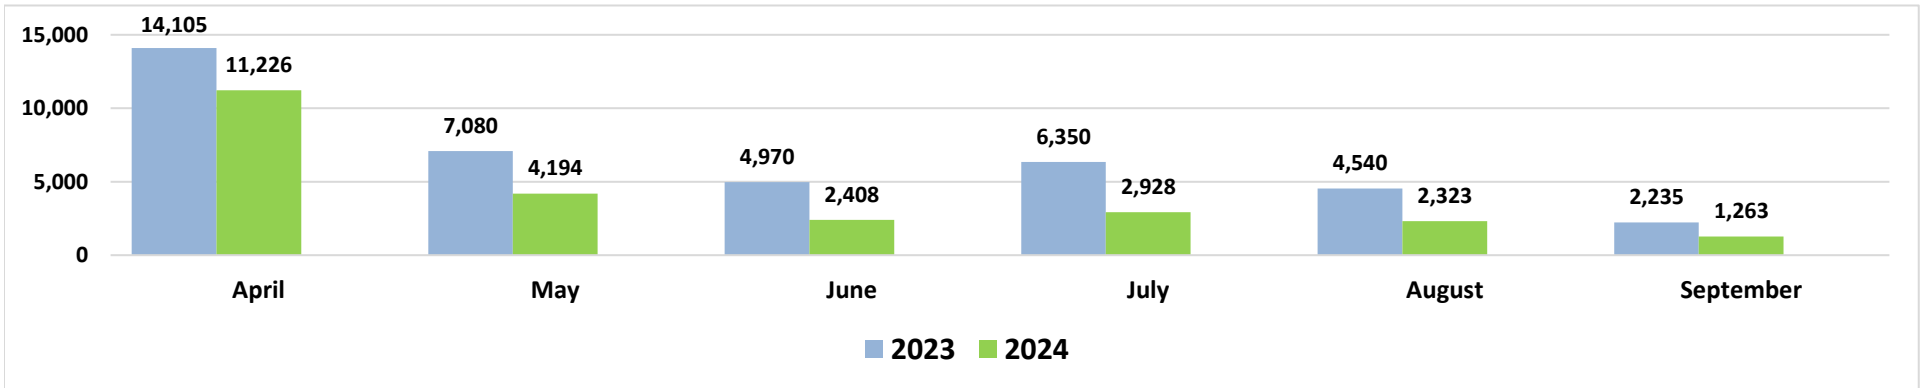

Canada

Source: DBEDT/READ, Tourism Research Branch analysis of ForwardKeys data