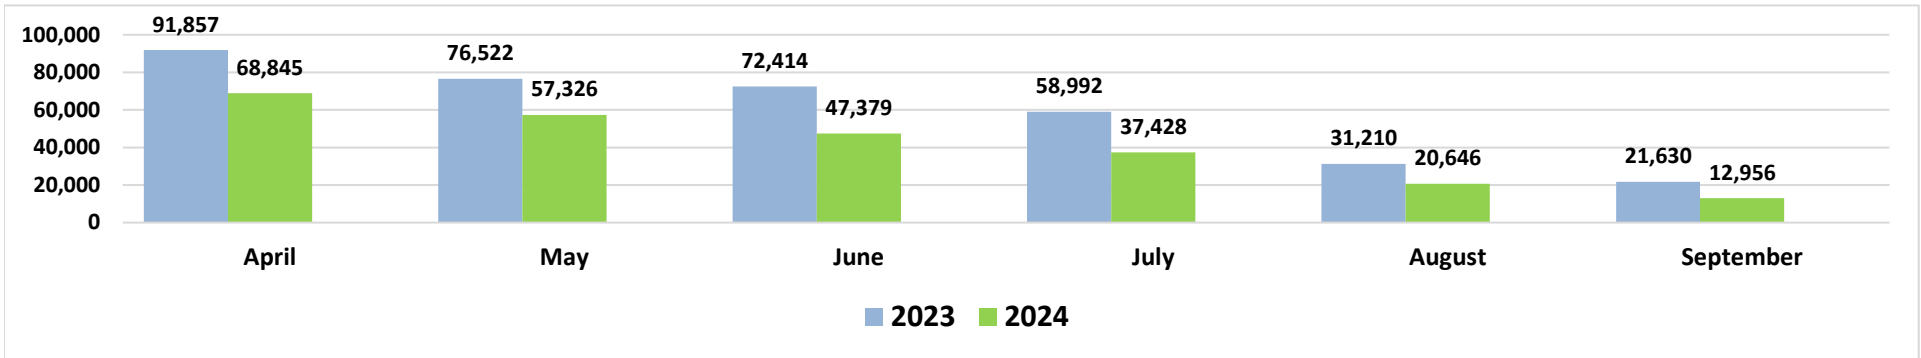

Air Bookings to Maui All Markets