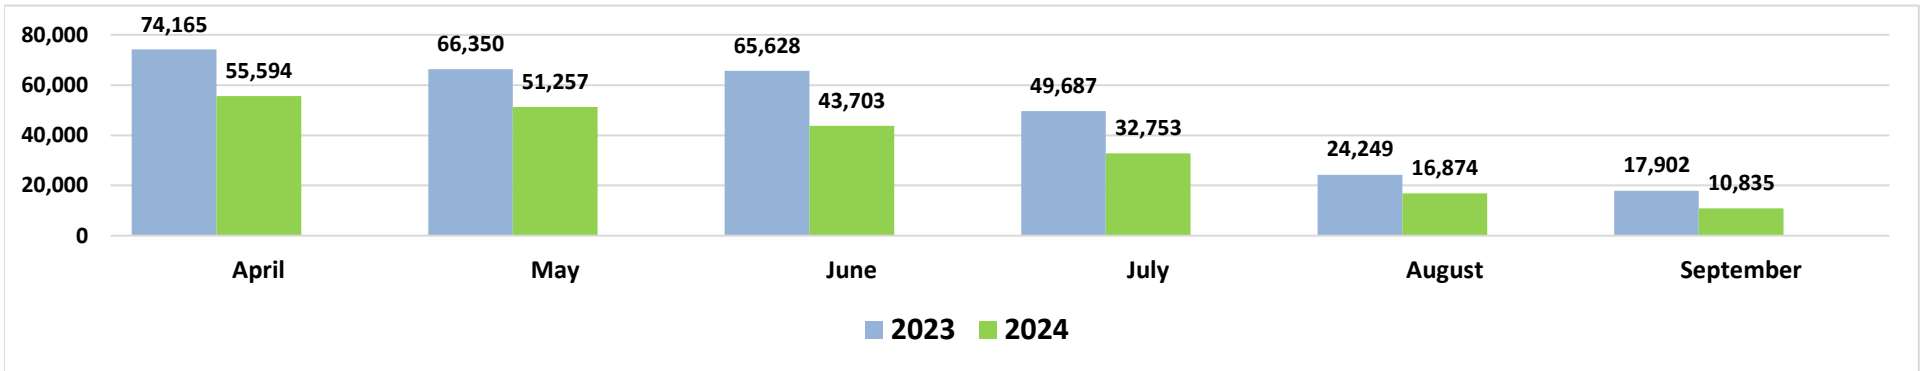

Air Bookings to Maui All Markets

U.S.

Canada

Source: DBEDT/READ, Tourism Research Branch analysis of ForwardKeys data