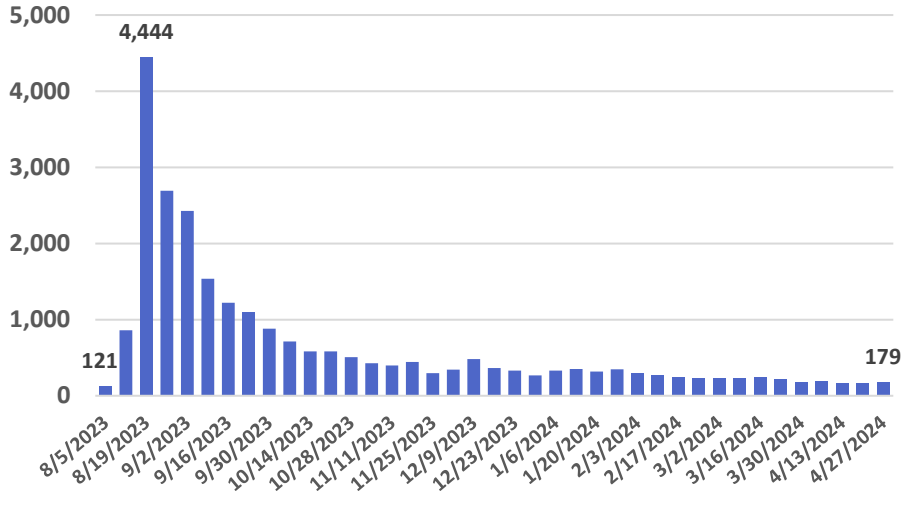

Maui Island Unemployment Claims, 2023-2024

Initial Unemployment Claims