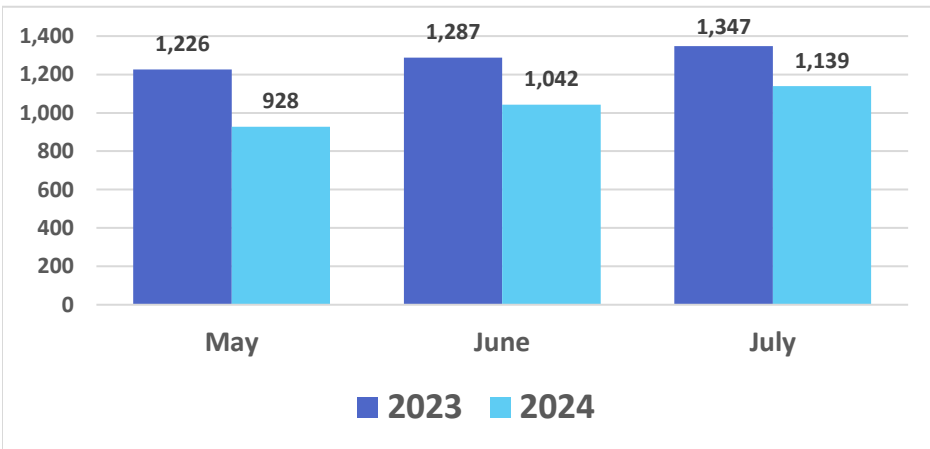

Flight Capacity, Kahului Airport