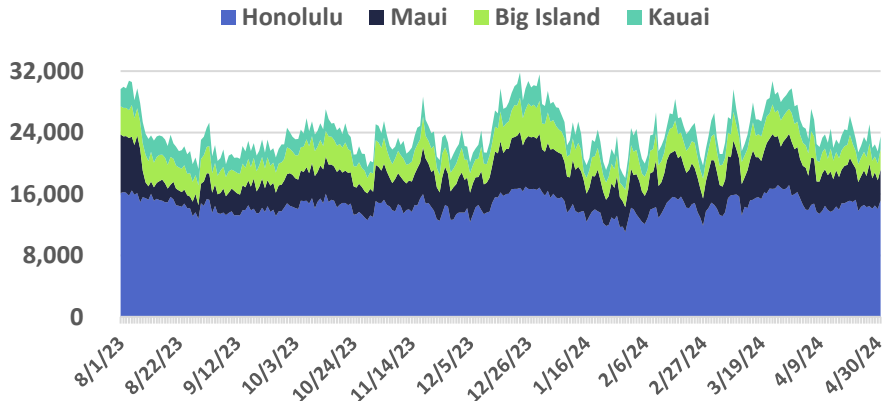

## Air Travel Data

### Domestic Daily Passenger Count, by County

Source: DBEDT Visitor Statistics | Daily Passenger Counts (hawaii.gov)