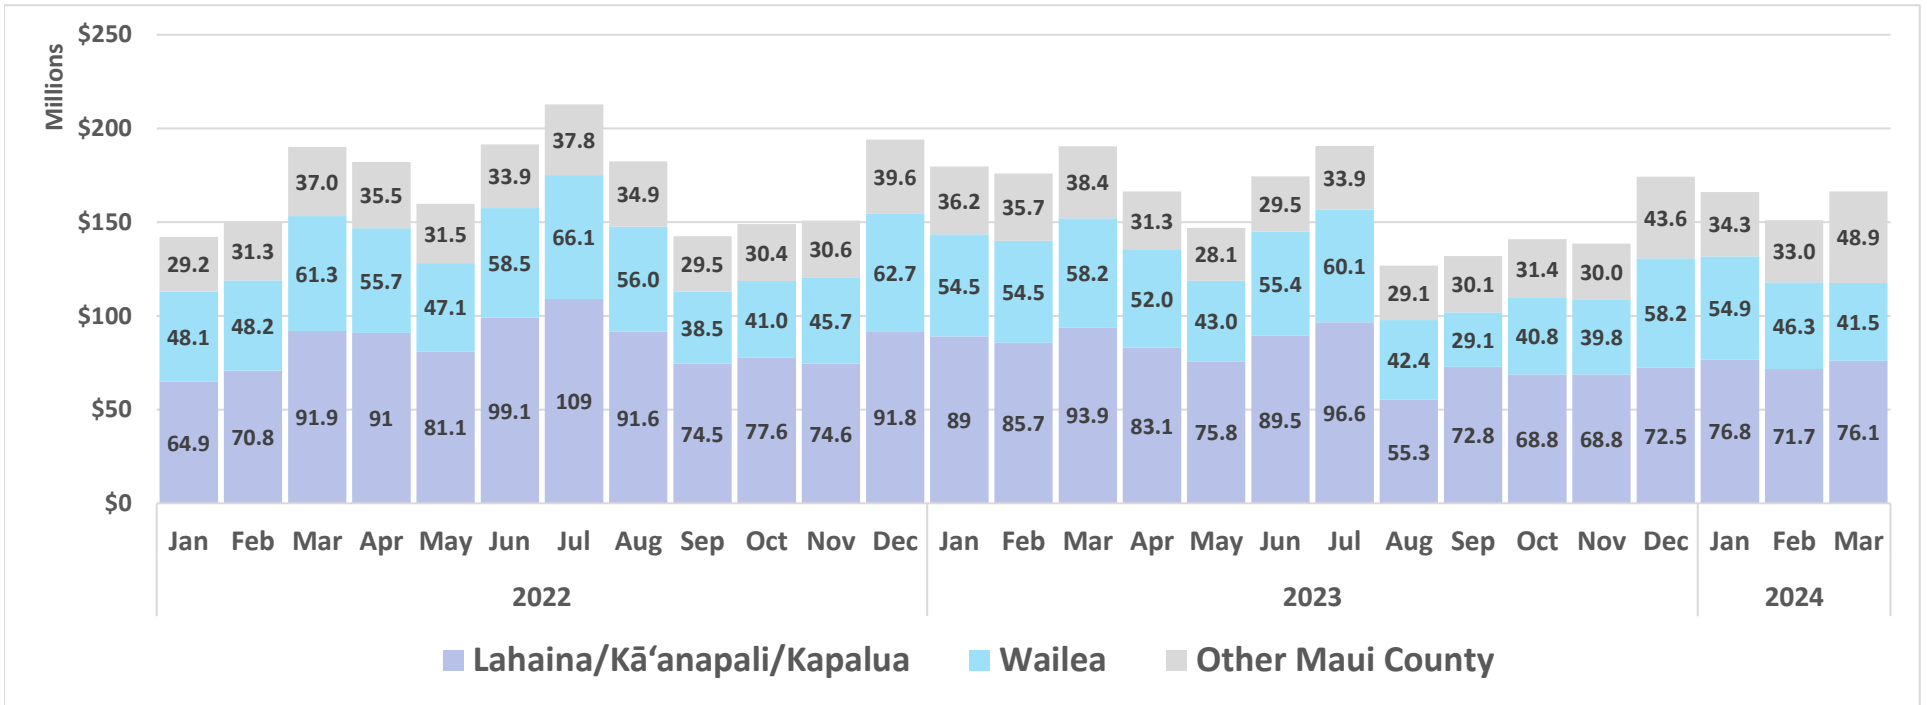

Maui County - Monthly Hotel Revenue by Area