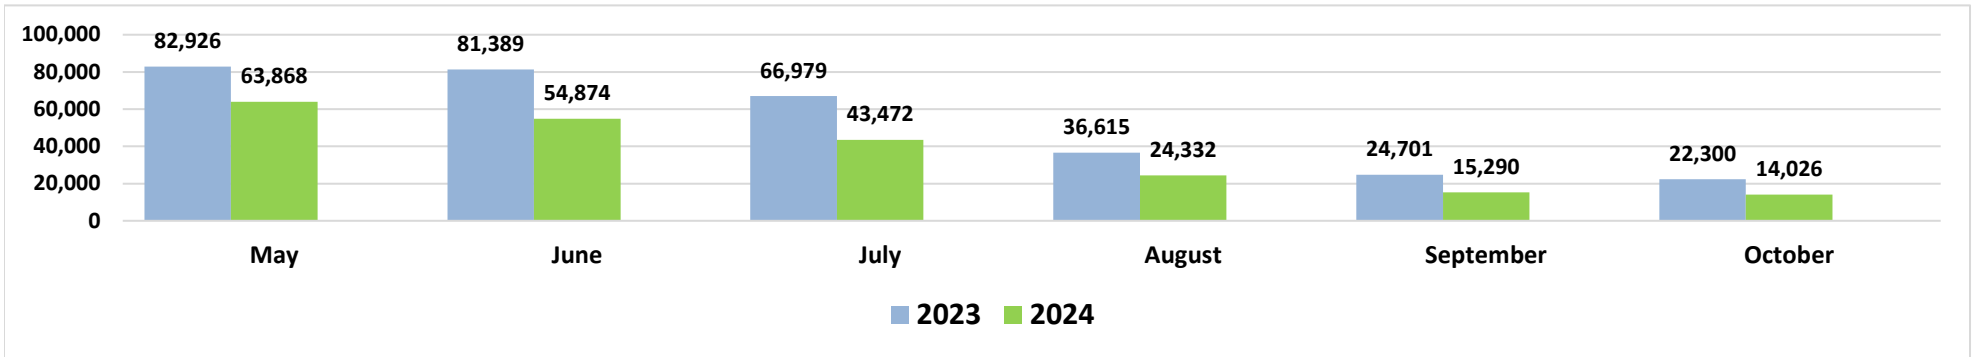

Air Bookings to Maui All Markets

U.S.