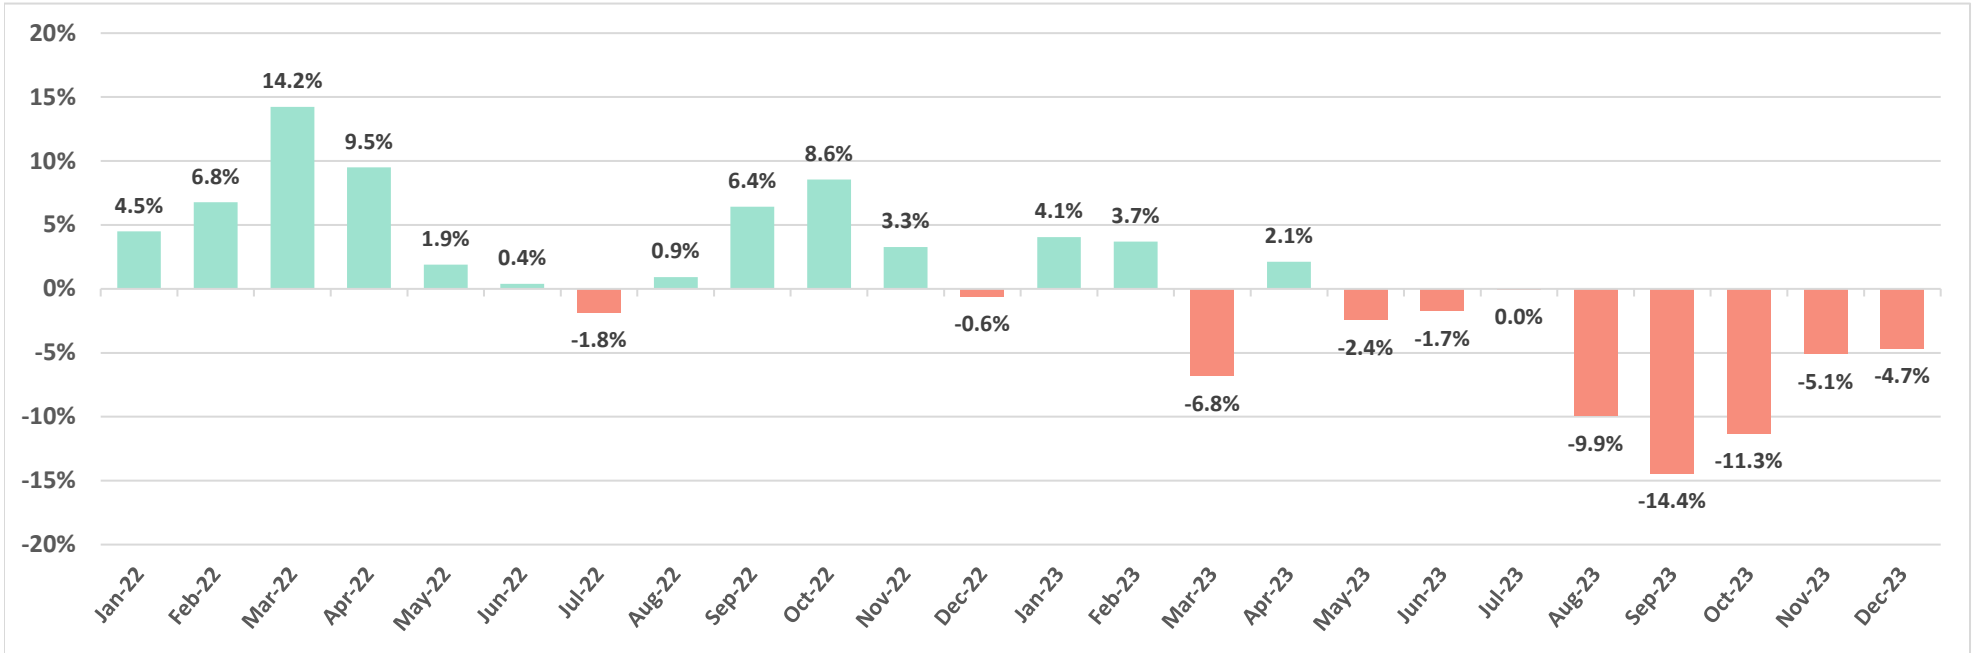

Island of Maui - YoY Change in Electricity Sales (KWH Sold)

Source: [Research & Economic Analysis | Monthly Energy Trends (hawaii.gov)](https://www.hawaii.gov/energy/electricity/monthly-energy-trends/)