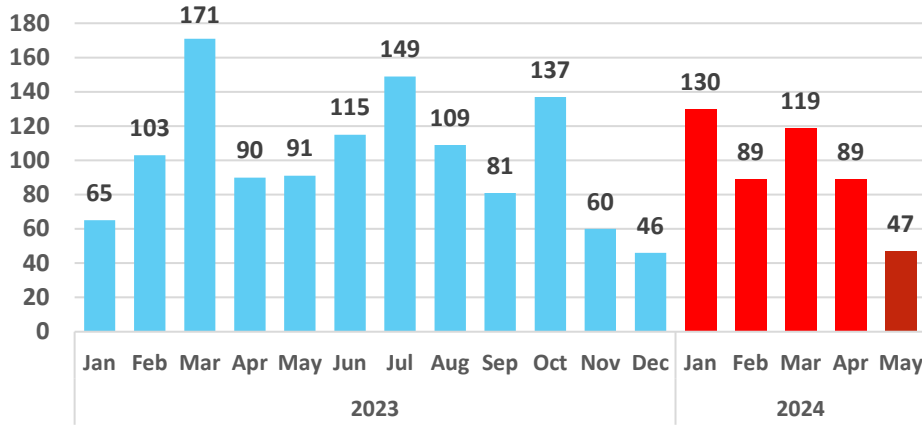

Building Permits for Maui County, 2023 and 2024

Number of Permits Issued to Date