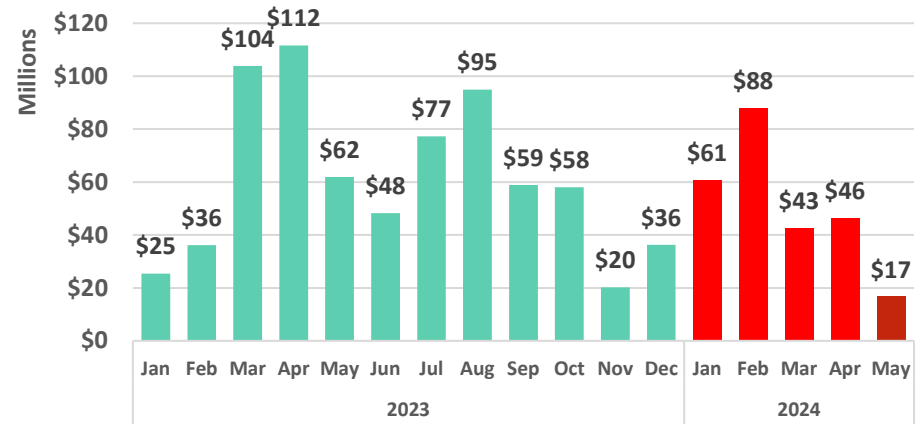

Value of Permits Issued to Date