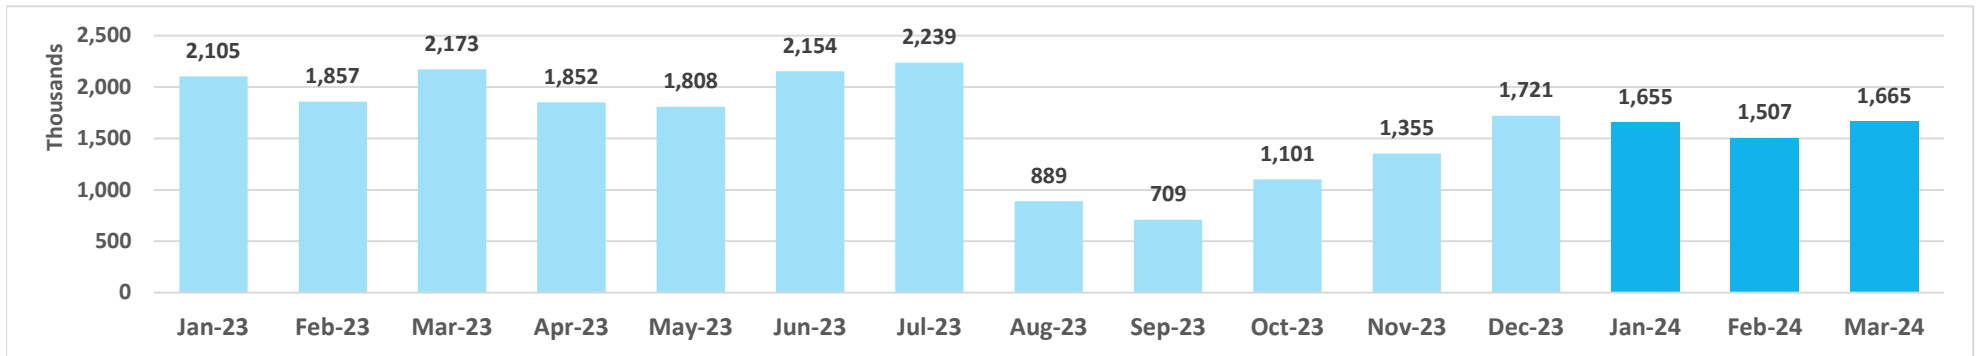

### Canada

Source: DBEDT/READ, Tourism Research Branch analysis of ForwardKeys data

## Island of Maui - 2023-2024 Monthly Visitor Activity

### Visitor spending

### Visitor days