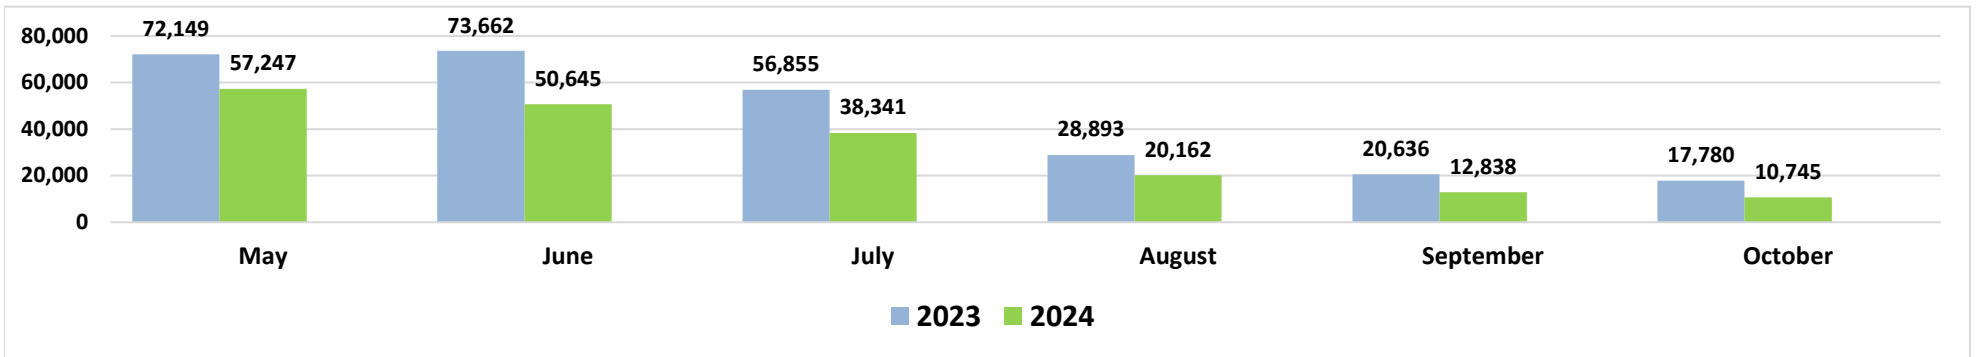

Air Bookings to Maui All Markets

U.S.

Canada

Source: DBEDT/READ, Tourism Research Branch analysis of ForwardKeys data