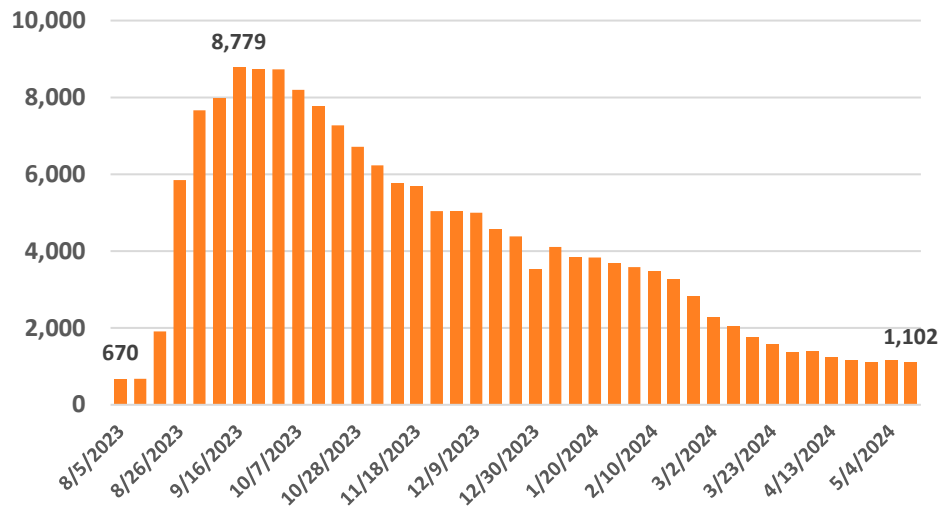

Weeks Claimed