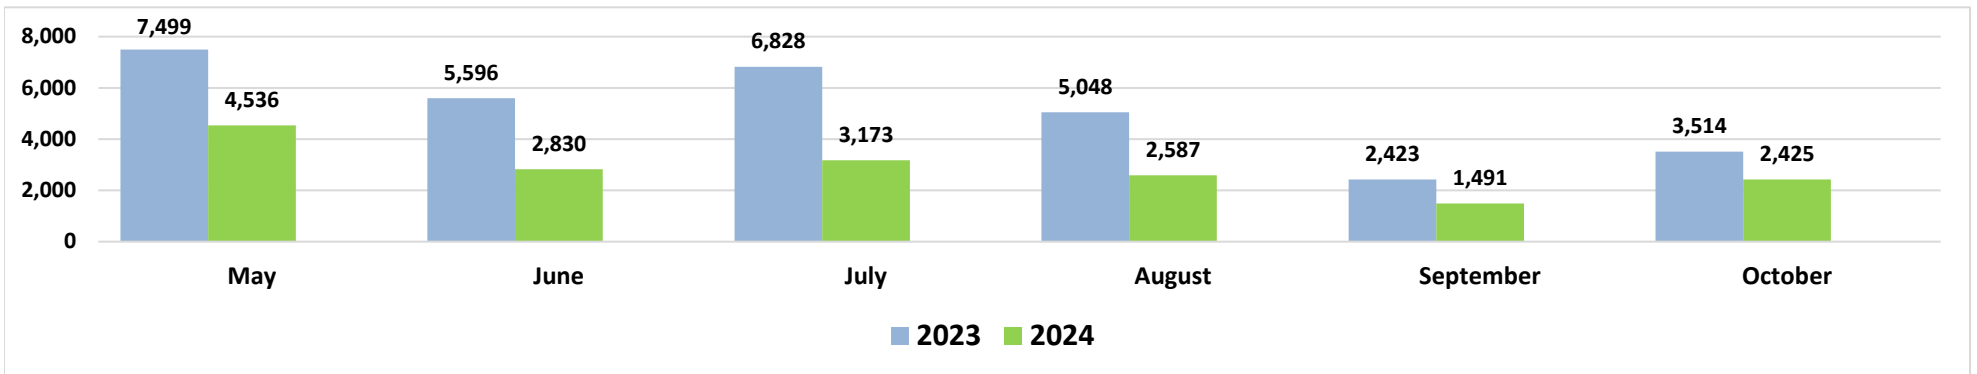

Source: DBEDT/READ, Tourism Research Branch analysis of ForwardKeys data