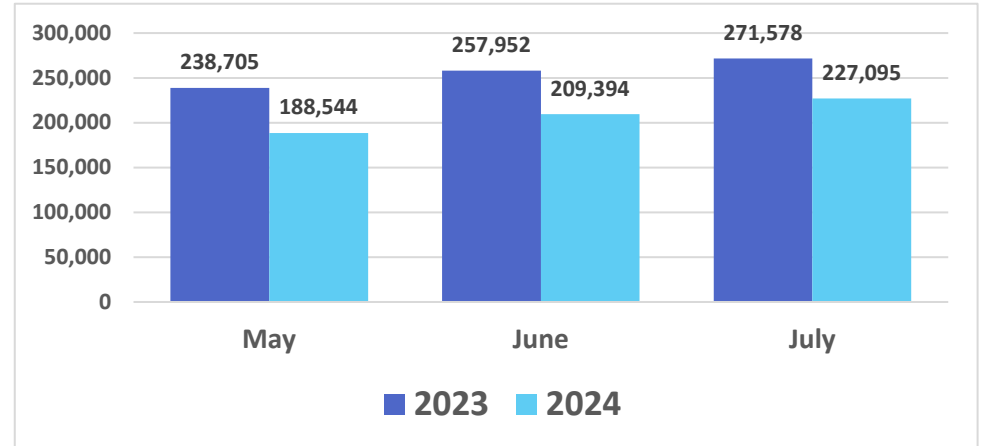

Air Seats Capacity, Kahului Airport