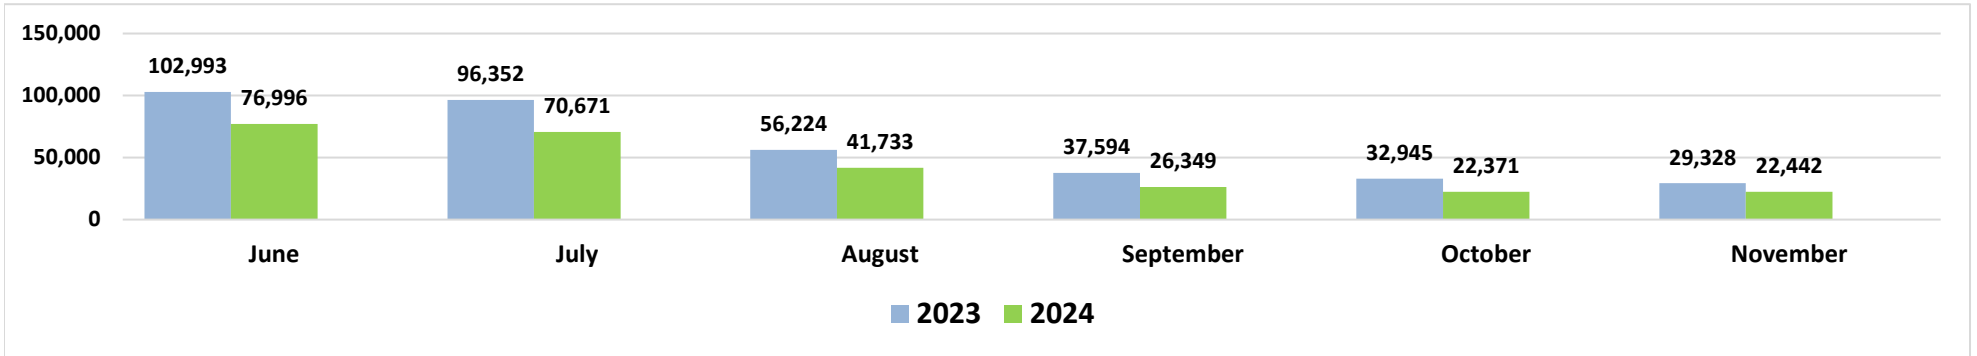

Air Travel Data

Domestic Daily Passenger Count, by County

Source: DBEDT Visitor Statistics | Daily Passenger Counts (hawaii.gov)

Domestic Daily Passenger Count, Maui County

Flight Capacity, Kahului Airport

Source: DBEDT/READ, Tourism Research Branch

Air Seats Capacity, Kahului Airport

Air Bookings to Maui All Markets

U.S.

Canada

Source: DBEDT/READ, Tourism Research Branch analysis of ForwardKeys data

Island of Maui - 2023-2024 Monthly Visitor Activity