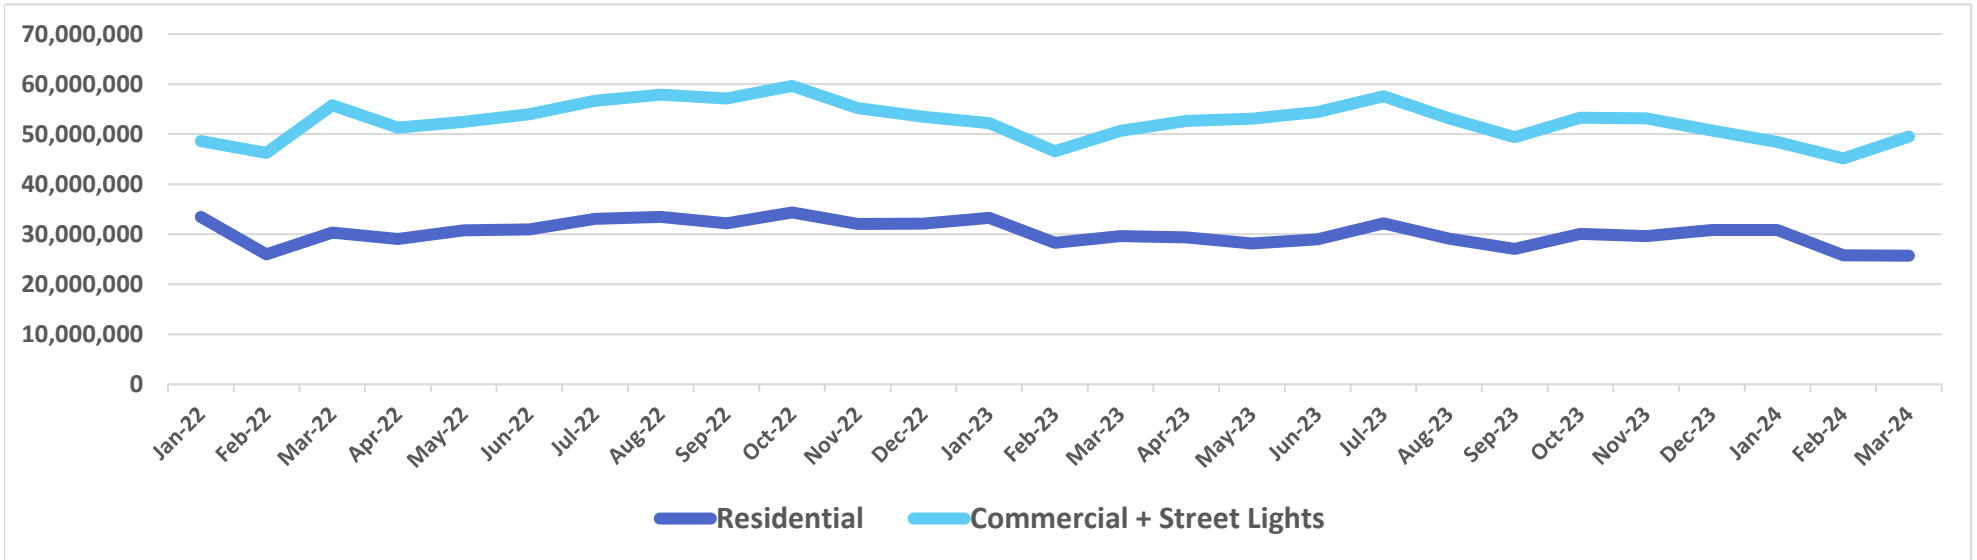

Island of Maui - Electricity Sales (KWH Sold)