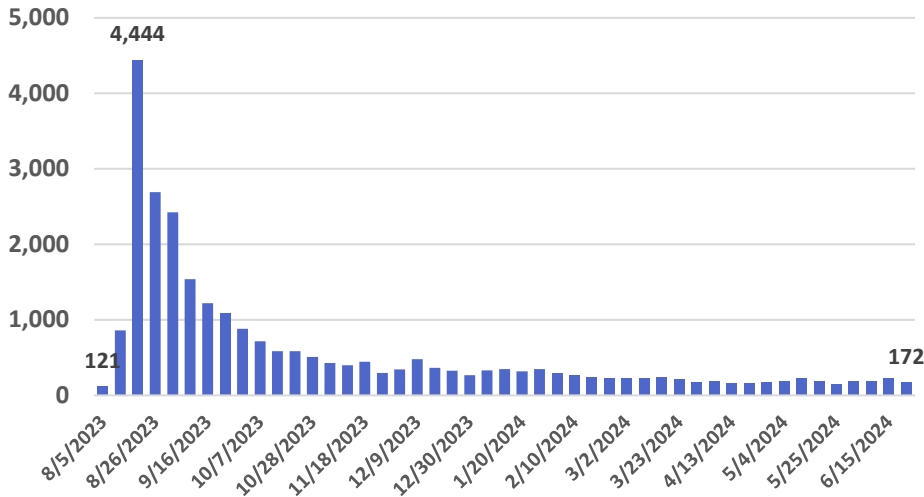

Maui Island Unemployment Claims, 2023-2024

Initial Unemployment Claims