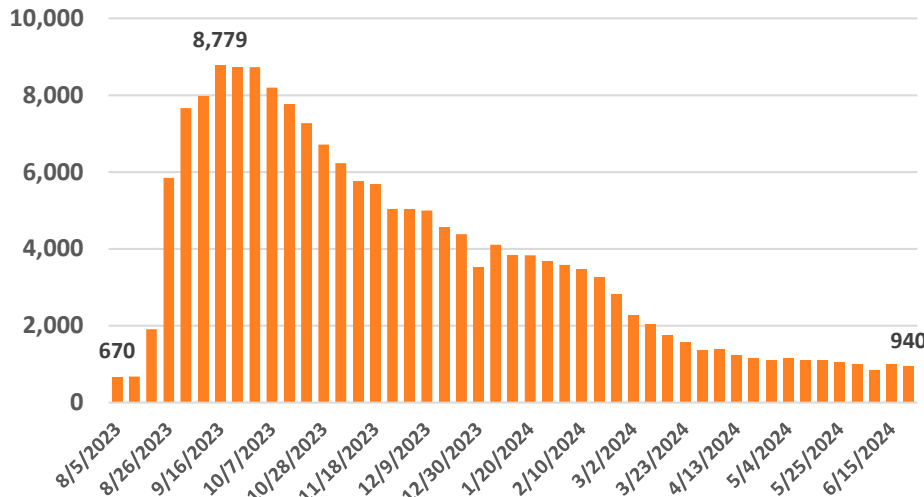

Source: <https://www.hawaiitourismauthority.org/>

Maui Island Unemployment Claims, 2023-2024

Initial Unemployment Claims

Initial Claims as a Percentage of State Total

Weeks Claimed

Weeks Claimed as a Percentage of State Total