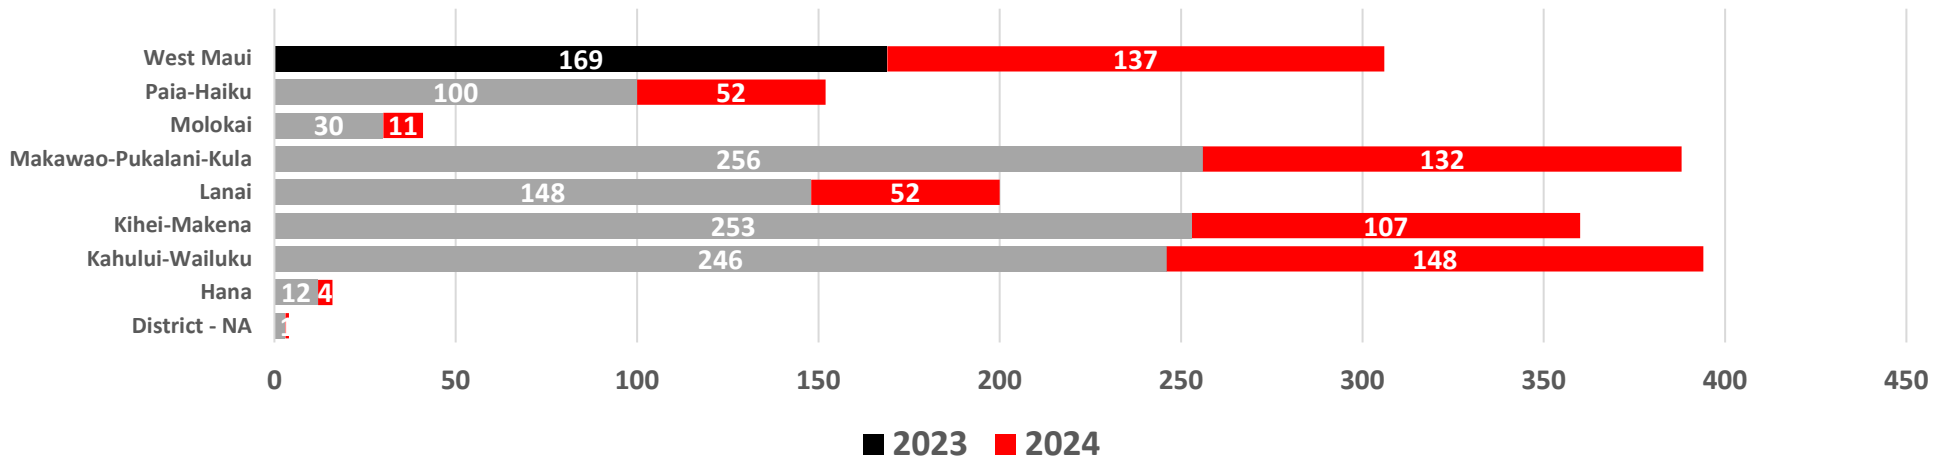

Source: DBEDT/READ | Weekly Unemployment Updates (hawaii.gov)

Building Permits for Maui County, 2023 and 2024

Number of Permits Issued to Date

Value of Permits Issued to Date

Number of Permits Issued in 2023 and 2024, by Location