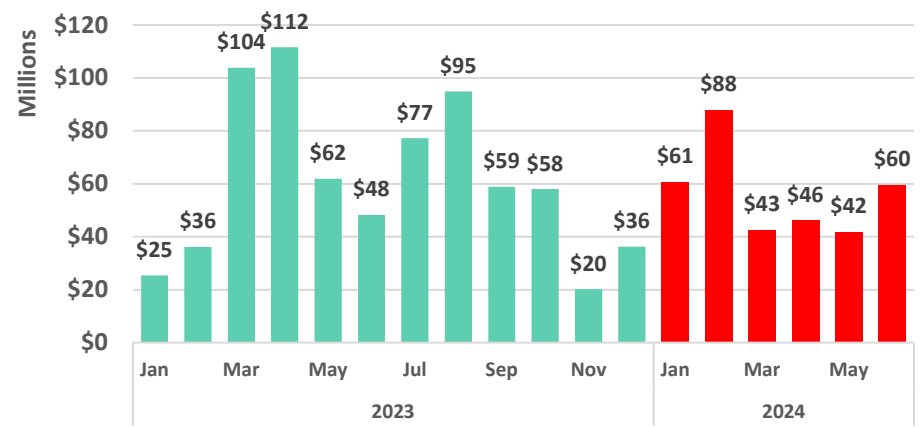

Value of Permits Issued to Date