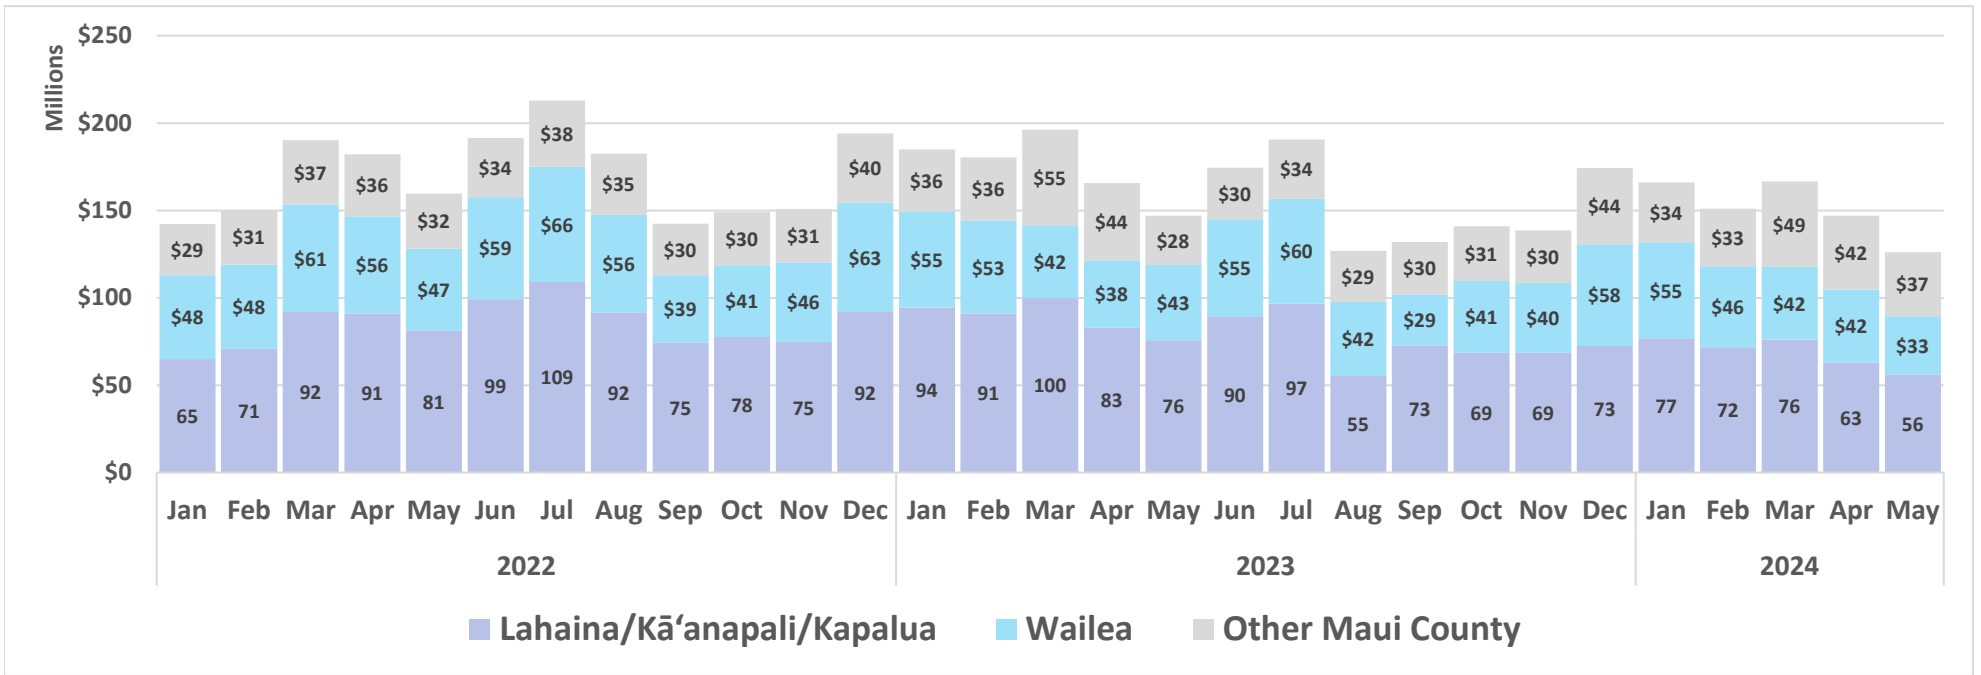

Source: DBEDT/READ, Tourism Research Branch

Air Seats Capacity, Kahului Airport

Air Bookings to Maui All Markets

U.S.

Canada

Source: DBEDT/READ, Tourism Research Branch analysis of ForwardKeys data

Island of Maui - 2023-2024 Monthly Visitor Activity

Visitor spending

Visitor days

Average daily visitor census

Source: <https://dbedt.hawaii.gov/visitor/tourism/>

Maui County - Monthly Hotel Revenue by Area

Year-over-year changes in monthly revenue - 2023-2024

Source: <https://www.hawaiitourismauthority.org/>

Maui Island Unemployment Claims, 2023-2024

Initial Unemployment Claims

Initial Claims as a Percentage of State Total

Weeks Claimed

Weeks Claimed as a Percentage of State Total