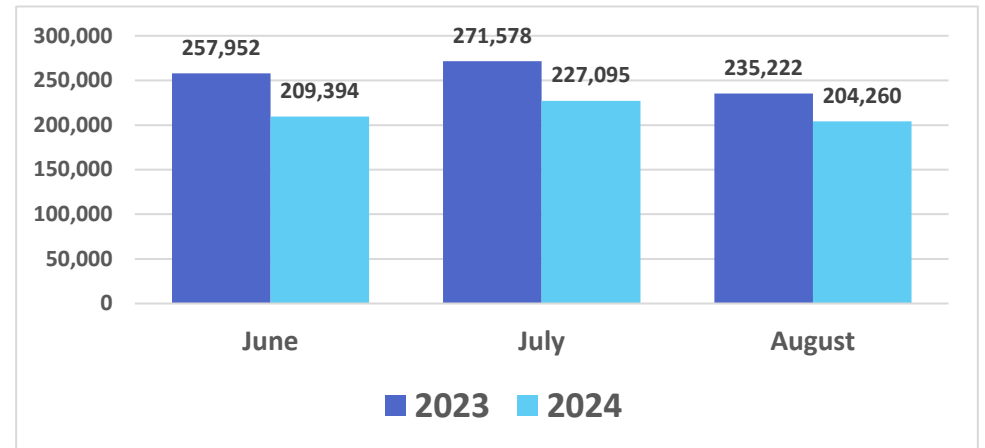

Air Travel Data

Domestic Daily Passenger Count, by County

Source: DBEDT Visitor Statistics | Daily Passenger Counts (hawaii.gov)

Domestic Daily Passenger Count, Maui County

Flight Capacity, Kahului Airport

Source: DBEDT/READ, Tourism Research Branch

Air Seats Capacity, Kahului Airport

Air Bookings to Maui All Markets

U.S.

Canada

Source: DBEDT/READ, Tourism Research Branch analysis of ForwardKeys data

Island of Maui - 2023-2024 Monthly Visitor Activity