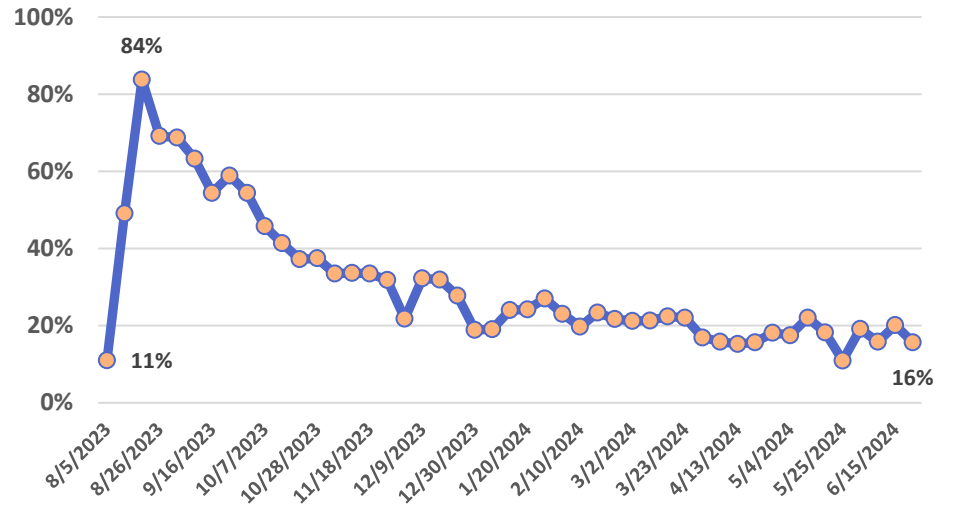

Initial Claims as a Percentage of State Total