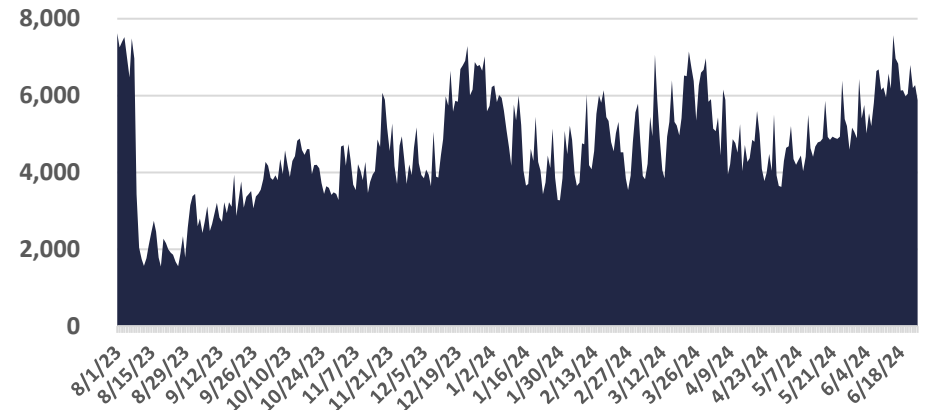

Air Travel Data

Domestic Daily Passenger Count, by County

Source: DBEDT Visitor Statistics | Daily Passenger Counts (hawaii.gov)

Domestic Daily Passenger Count, Maui County

Flight Capacity, Kahului Airport

Source: DBEDT/READ, Tourism Research Branch

Air Seats Capacity, Kahului Airport

Air Bookings to Maui All Markets

U.S.

Canada

Source: DBEDT/READ, Tourism Research Branch analysis of ForwardKeys data

Island of Maui - 2023-2024 Monthly Visitor Activity