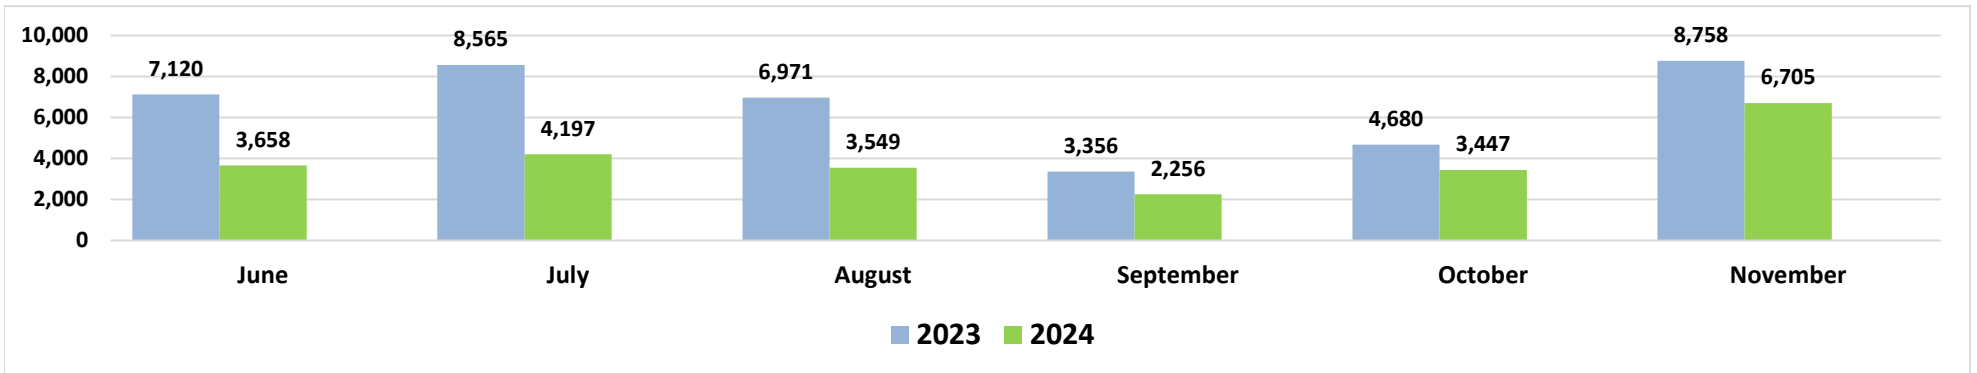

Source: DBEDT/READ, Tourism Research Branch

Air Seats Capacity, Kahului Airport

Air Bookings to Maui All Markets

U.S.

Canada

Source: DBEDT/READ, Tourism Research Branch analysis of ForwardKeys data

Island of Maui - 2023-2024 Monthly Visitor Activity

Visitor spending

Visitor days

Average daily visitor census

Source: <https://dbedt.hawaii.gov/visitor/tourism/>

Maui County - Monthly Hotel Revenue by Area

Year-over-year changes in monthly revenue - 2023-2024