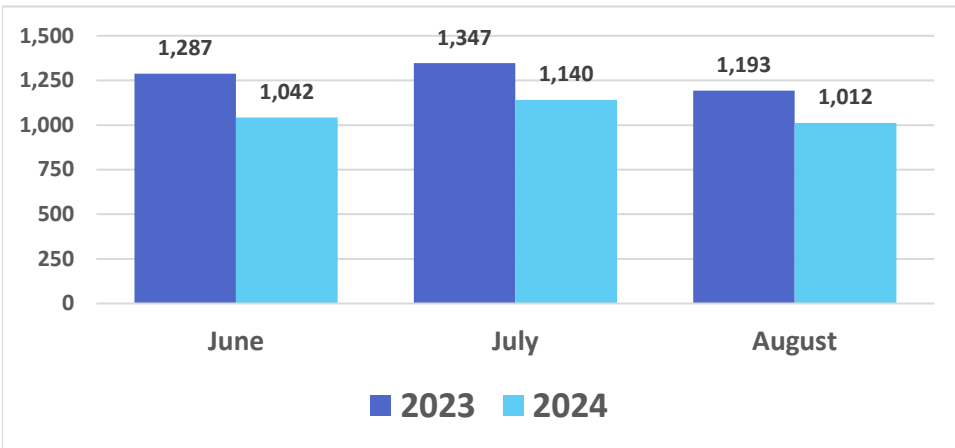

Air Travel Data

Domestic Daily Passenger Count, by County

Source: DBEDT Visitor Statistics | Daily Passenger Counts (hawaii.gov)

Domestic Daily Passenger Count, Maui County

Flight Capacity, Kahului Airport

Source: DBEDT/READ, Tourism Research Branch

Air Seats Capacity, Kahului Airport

Air Bookings to Maui All Markets

U.S.

Canada

Source: DBEDT/READ, Tourism Research Branch analysis of ForwardKeys data

Island of Maui - 2023-2024 Monthly Visitor Activity