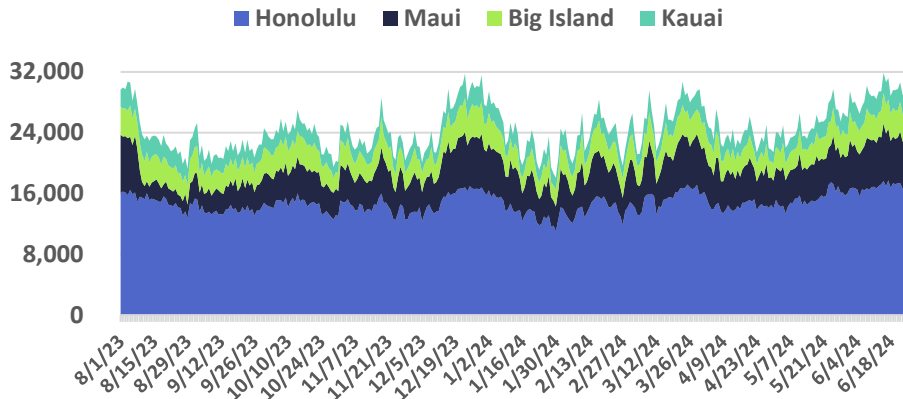

Air Travel Data

Domestic Daily Passenger Count, by County

Source: DBEDT Visitor Statistics | Daily Passenger Counts (hawaii.gov)

Domestic Daily Passenger Count, Maui County

Flight Capacity, Kahului Airport

Source: DBEDT/READ, Tourism Research Branch

Air Seats Capacity, Kahului Airport

Air Bookings to Maui All Markets

U.S.

Canada

Source: DBEDT/READ, Tourism Research Branch analysis of ForwardKeys data

Island of Maui - 2023-2024 Monthly Visitor Activity