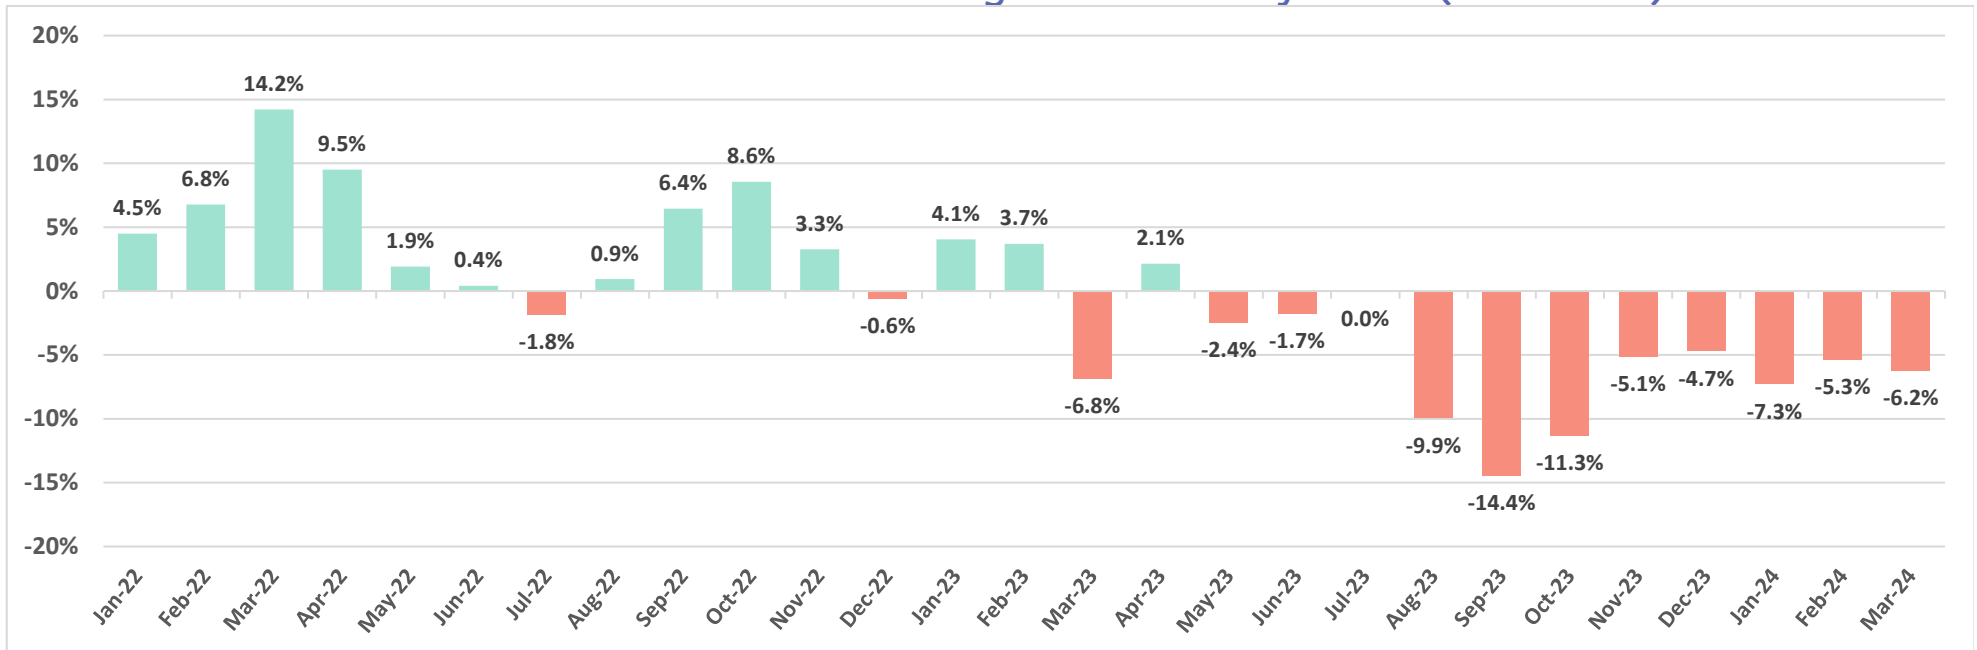

Island of Maui - YoY Change in Electricity Sales (KWH Sold)

Source: [Research & Economic Analysis | Monthly Energy Trends (hawaii.gov)](#)