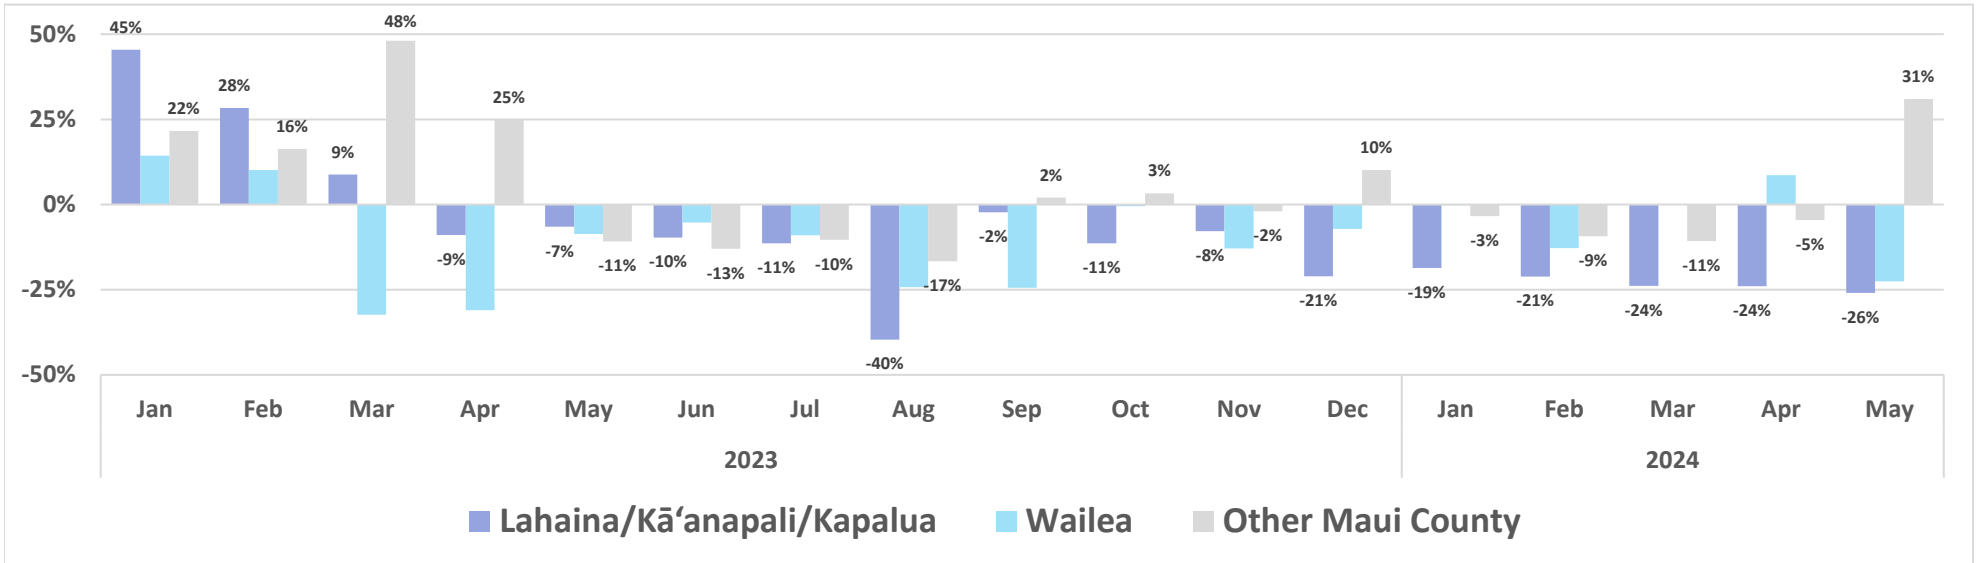

Source: DBEDT/READ, Tourism Research Branch

Air Seats Capacity, Kahului Airport

Air Bookings to Maui All Markets

U.S.

Canada

Source: DBEDT/READ, Tourism Research Branch analysis of ForwardKeys data

Island of Maui - 2023-2024 Monthly Visitor Activity

Visitor spending

Visitor days

Average daily visitor census

Source: <https://dbedt.hawaii.gov/visitor/tourism/>

Maui County - Monthly Hotel Revenue by Area

Year-over-year changes in monthly revenue - 2023-2024

Source: <https://www.hawaiitourismauthority.org/>

Maui Island Unemployment Claims, 2023-2024

Initial Unemployment Claims

Initial Claims as a Percentage of State Total

Weeks Claimed

Weeks Claimed as a Percentage of State Total