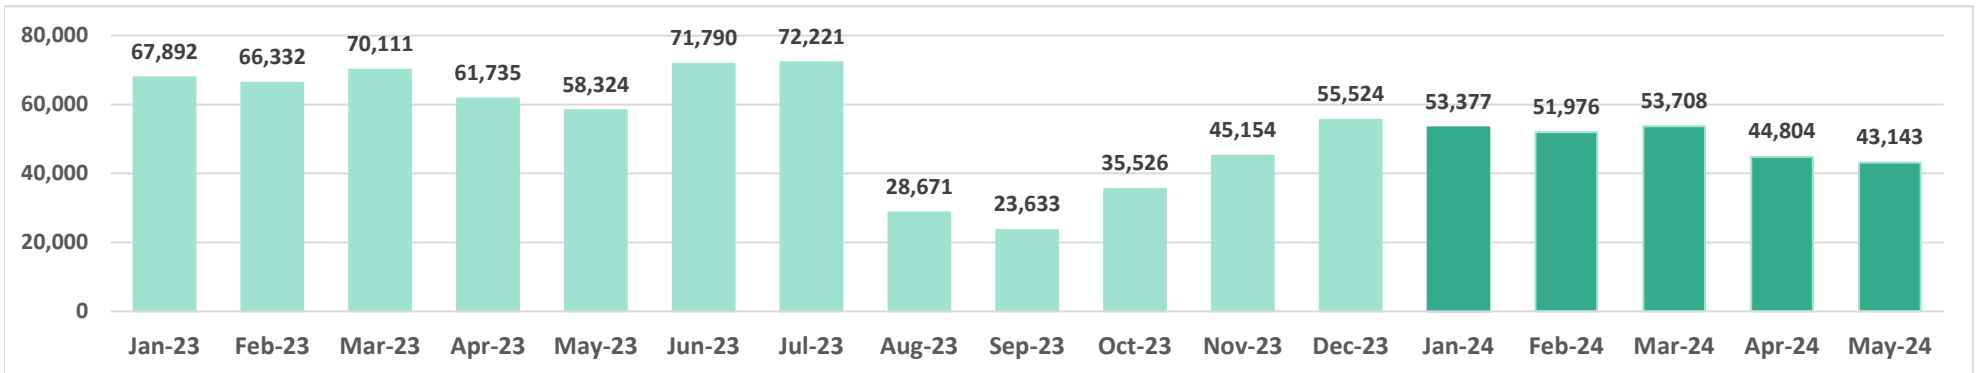

Source: DBEDT/READ, Tourism Research Branch

Air Seats Capacity, Kahului Airport

Air Bookings to Maui All Markets

U.S.

Canada

Source: DBEDT/READ, Tourism Research Branch analysis of ForwardKeys data

Island of Maui - 2023-2024 Monthly Visitor Activity

Visitor spending

Visitor days

Average daily visitor census

Source: <https://dbedt.hawaii.gov/visitor/tourism/>

Maui County - Monthly Hotel Revenue by Area

Year-over-year changes in monthly revenue - 2023-2024