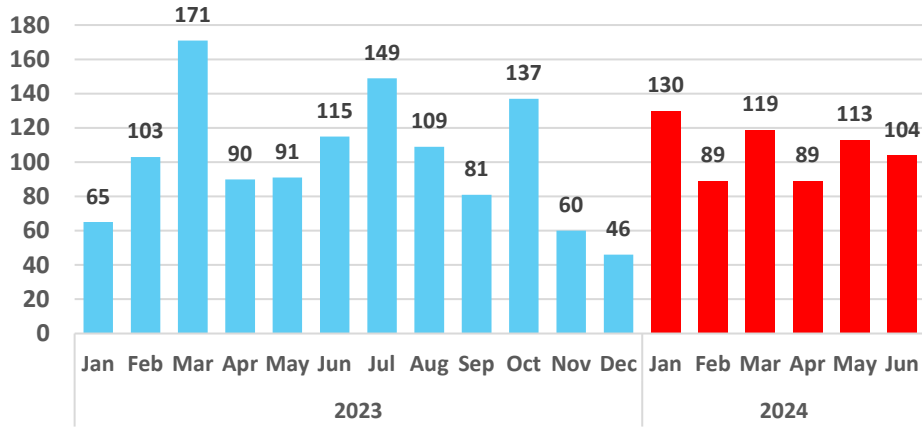

Building Permits for Maui County, 2023 and 2024

Number of Permits Issued to Date