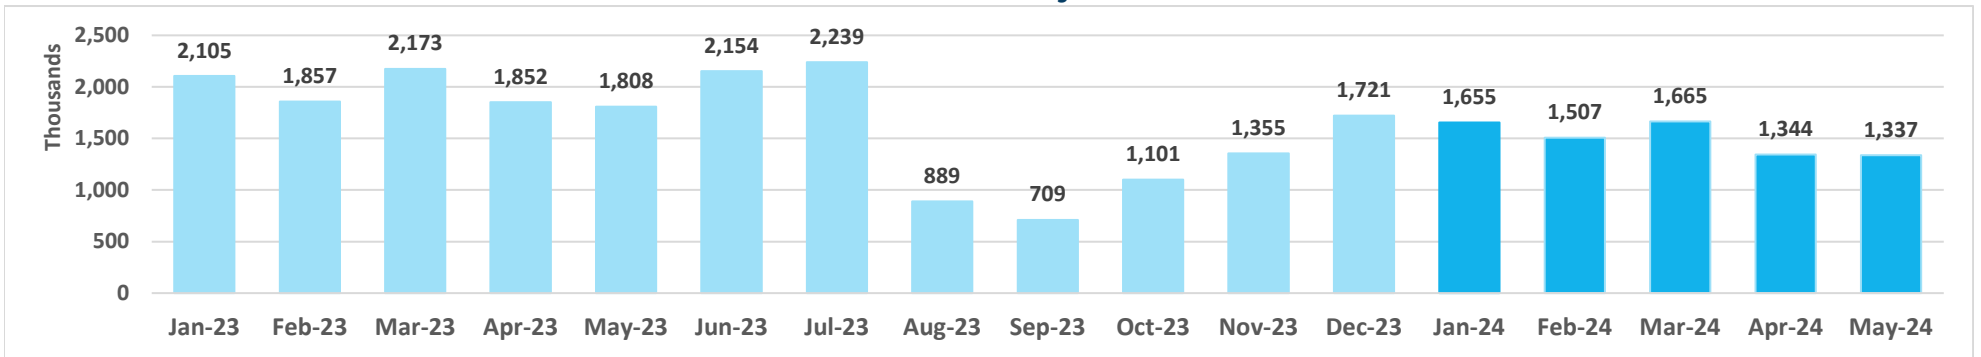

Source: DBEDT/READ, Tourism Research Branch

Air Seats Capacity, Kahului Airport

Air Bookings to Maui All Markets

U.S.

Canada

Source: DBEDT/READ, Tourism Research Branch analysis of ForwardKeys data

Island of Maui - 2023-2024 Monthly Visitor Activity

Visitor spending

Visitor days

Average daily visitor census

Source: <https://dbedt.hawaii.gov/visitor/tourism/>

Maui County - Monthly Hotel Revenue by Area

Year-over-year changes in monthly revenue - 2023-2024