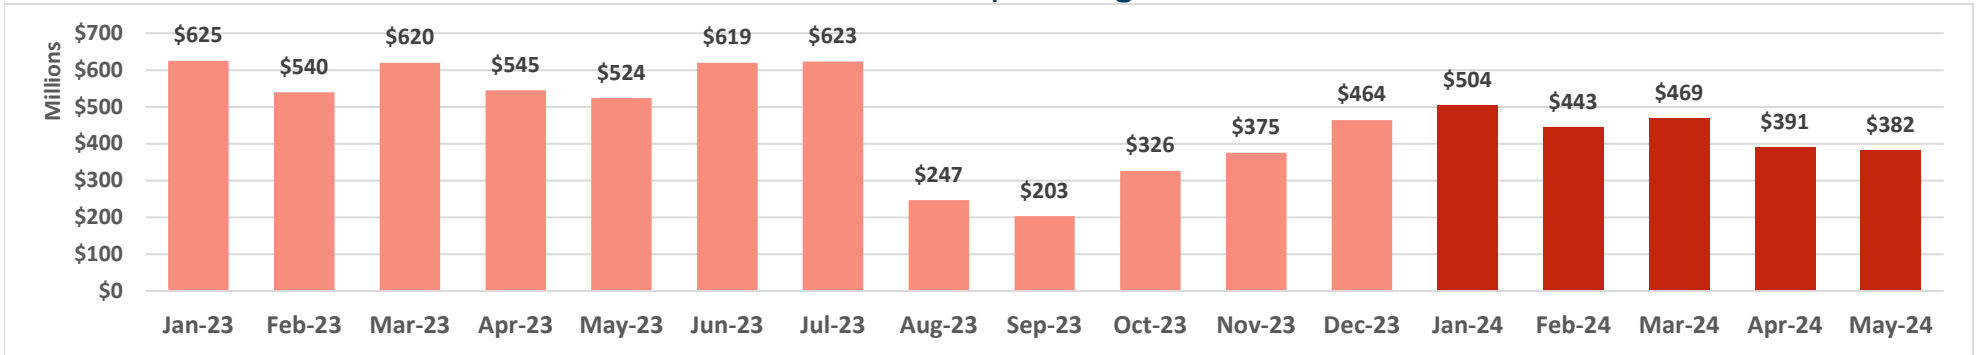

Source: DBEDT/READ, Tourism Research Branch

Air Seats Capacity, Kahului Airport

Air Bookings to Maui All Markets

U.S.

Canada

Source: DBEDT/READ, Tourism Research Branch analysis of ForwardKeys data

Island of Maui - 2023-2024 Monthly Visitor Activity

Visitor spending

Visitor days

Average daily visitor census

Source: <https://dbedt.hawaii.gov/visitor/tourism/>

Maui County - Monthly Hotel Revenue by Area

Year-over-year changes in monthly revenue - 2023-2024