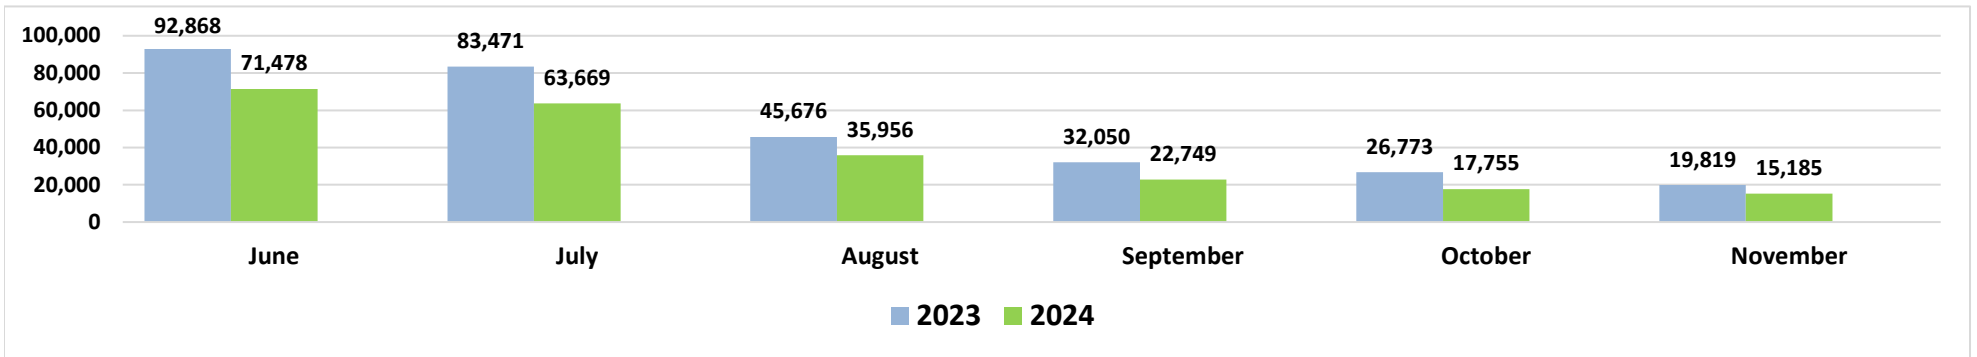

Source: DBEDT/READ, Tourism Research Branch

Air Seats Capacity, Kahului Airport

Air Bookings to Maui All Markets

U.S.

Canada

Source: DBEDT/READ, Tourism Research Branch analysis of ForwardKeys data

Island of Maui - 2023-2024 Monthly Visitor Activity

Visitor spending

Visitor days

Average daily visitor census

Source: <https://dbedt.hawaii.gov/visitor/tourism/>

Maui County - Monthly Hotel Revenue by Area

Year-over-year changes in monthly revenue - 2023-2024