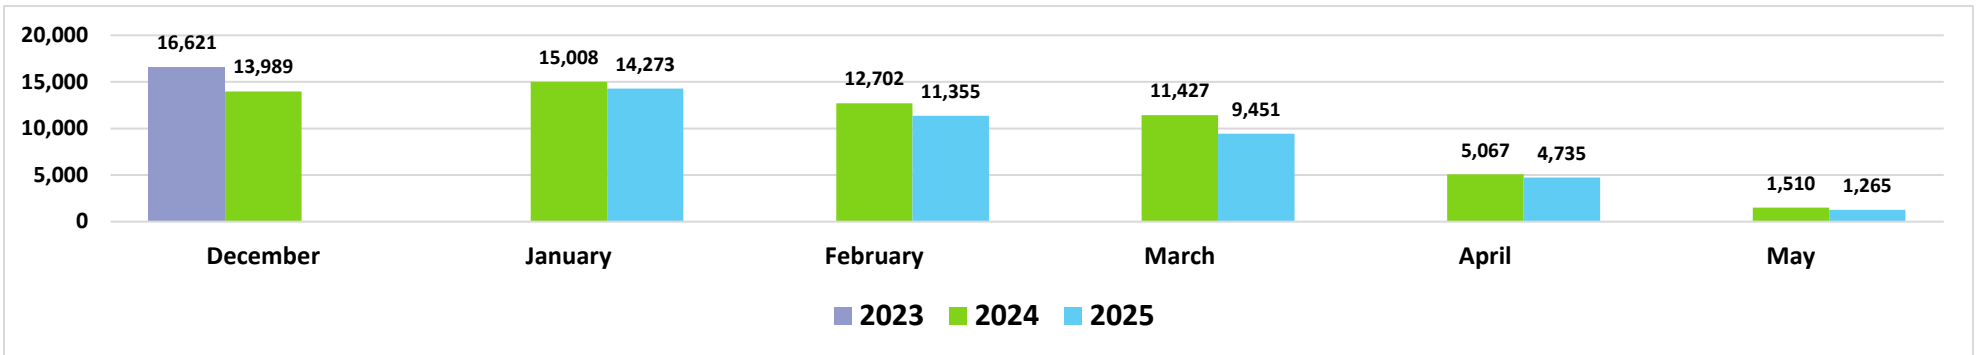

Source: DBEDT/READ, Tourism Research Branch

Air Seats Capacity, Kahului Airport

Air Bookings to Maui All Markets

U.S.

Canada

Source: DBEDT/READ, Tourism Research Branch analysis of ForwardKeys data

Island of Maui - 2023-2024 Monthly Visitor Activity

Visitor spending

Visitor days

Average daily visitor census

Source: <https://dbedt.hawaii.gov/visitor/tourism/>

Maui County - Monthly Hotel Revenue by Area

Year-over-year changes in monthly revenue - 2023-2024