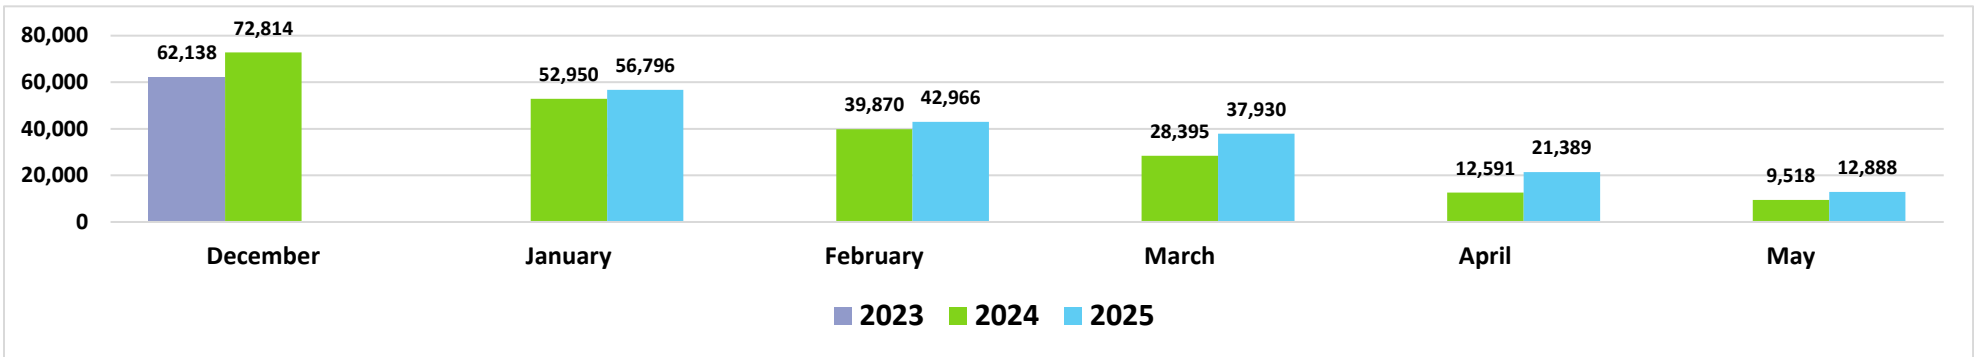

Source: DBEDT/READ, Tourism Research Branch

Air Seats Capacity, Kahului Airport

Air Bookings to Maui All Markets

U.S.

Canada

Source: DBEDT/READ, Tourism Research Branch analysis of ForwardKeys data

Island of Maui - 2023-2024 Monthly Visitor Activity

Visitor spending

Visitor days

Average daily visitor census

Source: <https://dbedt.hawaii.gov/visitor/tourism/>

Maui County - Monthly Hotel Revenue by Area

Year-over-year changes in monthly revenue - 2023-2024