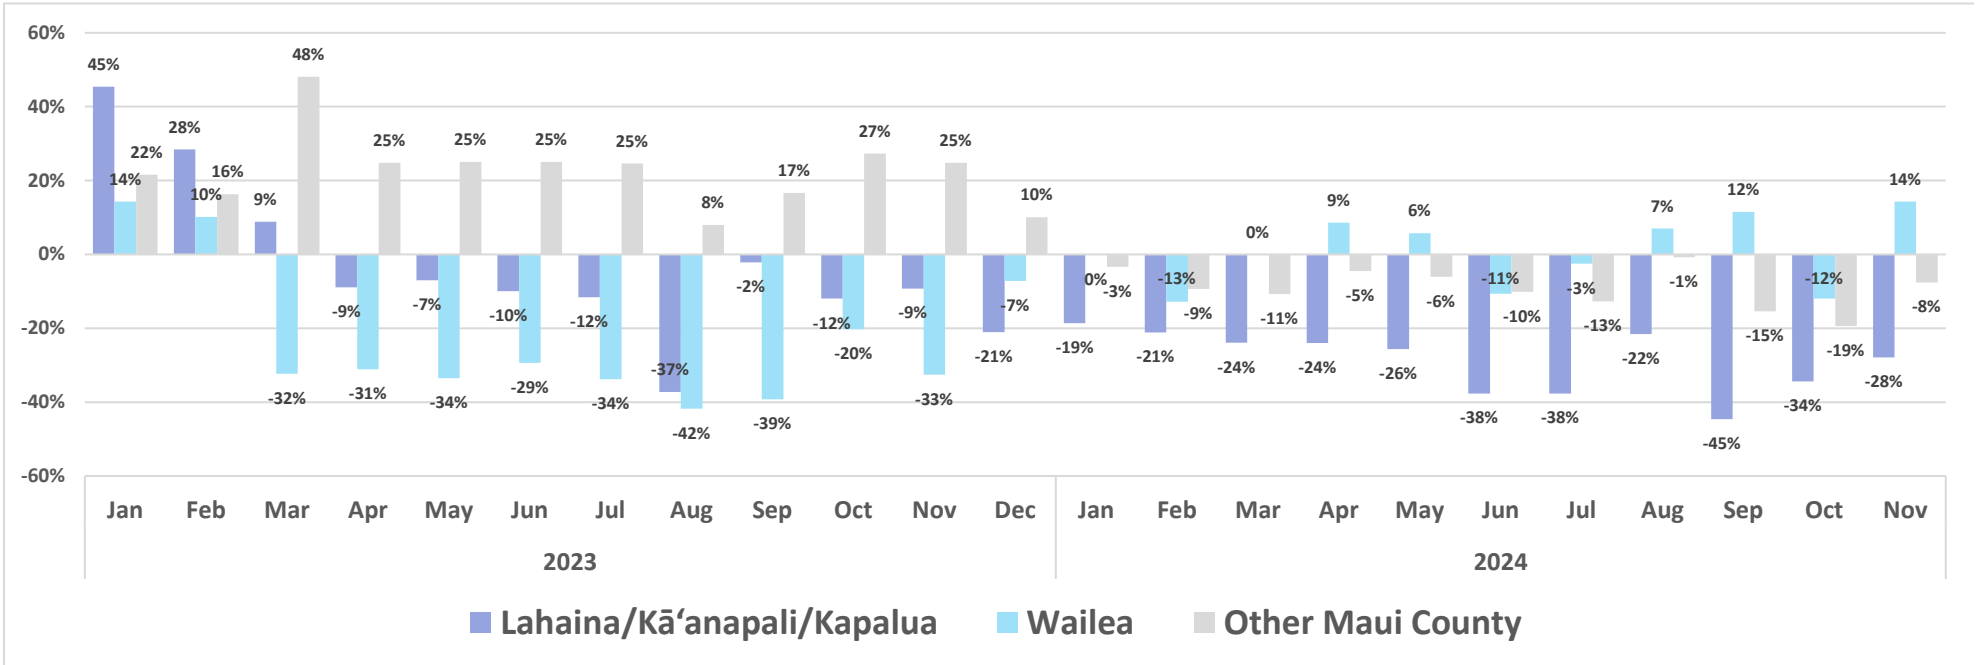

Source: DBEDT/READ, Tourism Research Branch

Air Seats Capacity, Kahului Airport

Air Bookings to Maui All Markets

U.S.

Canada

Source: DBEDT/READ, Tourism Research Branch analysis of ForwardKeys data

Island of Maui - 2023-2024 Monthly Visitor Activity

Visitor spending

Visitor days

Average daily visitor census

Source: <https://dbedt.hawaii.gov/visitor/tourism/>

Maui County - Monthly Hotel Revenue by Area

Year-over-year changes in monthly revenue - 2023-2024

Maui Island Unemployment Claims, 2023-2024

Initial Unemployment Claims

Initial Claims as a Percentage of State Total

Weeks Claimed

Weeks Claimed as a Percentage of State Total

Source: DBEDT/READ | Weekly Unemployment Updates (hawaii.gov)