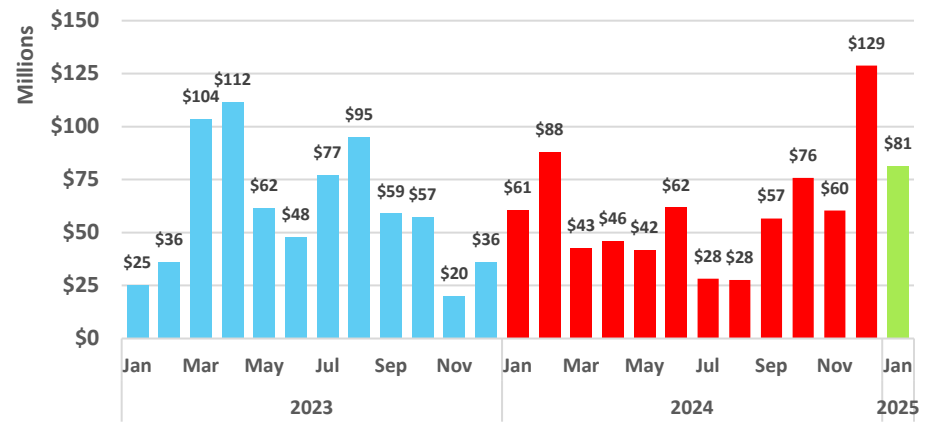

Visitor spending

Visitor days

Average daily visitor census

Source: <https://dbedt.hawaii.gov/visitor/tourism/>

Maui County - Monthly Hotel Revenue by Area

Year-over-year changes in monthly revenue - 2023-2024

Maui Island Unemployment Claims, 2023-2024

Initial Unemployment Claims

Initial Claims as a Percentage of State Total

Weeks Claimed

Weeks Claimed as a Percentage of State Total

Source: DBEDT/READ | Weekly Unemployment Updates (hawaii.gov)

Building Permits for Maui County, 2023 and 2024

Number of Permits Issued by Month

Value of Permits Issued by Month

Number of Permits Issued since 2023, by Location

2025 data covers permits issued through January 15.