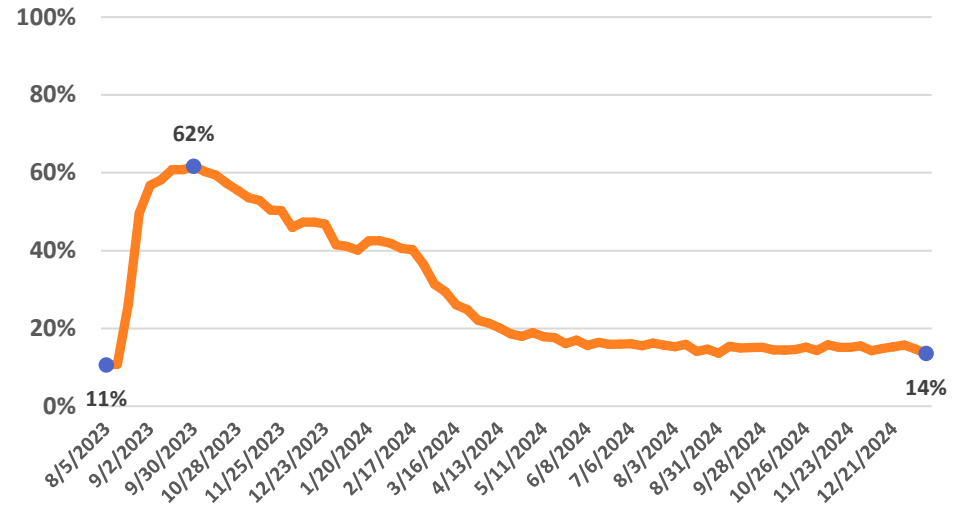

Maui Island Unemployment Claims, 2023-2024

Initial Unemployment Claims

Initial Claims as a Percentage of State Total

Weeks Claimed

Weeks Claimed as a Percentage of State Total

Source: DBEDT/READ | Weekly Unemployment Updates (hawaii.gov)