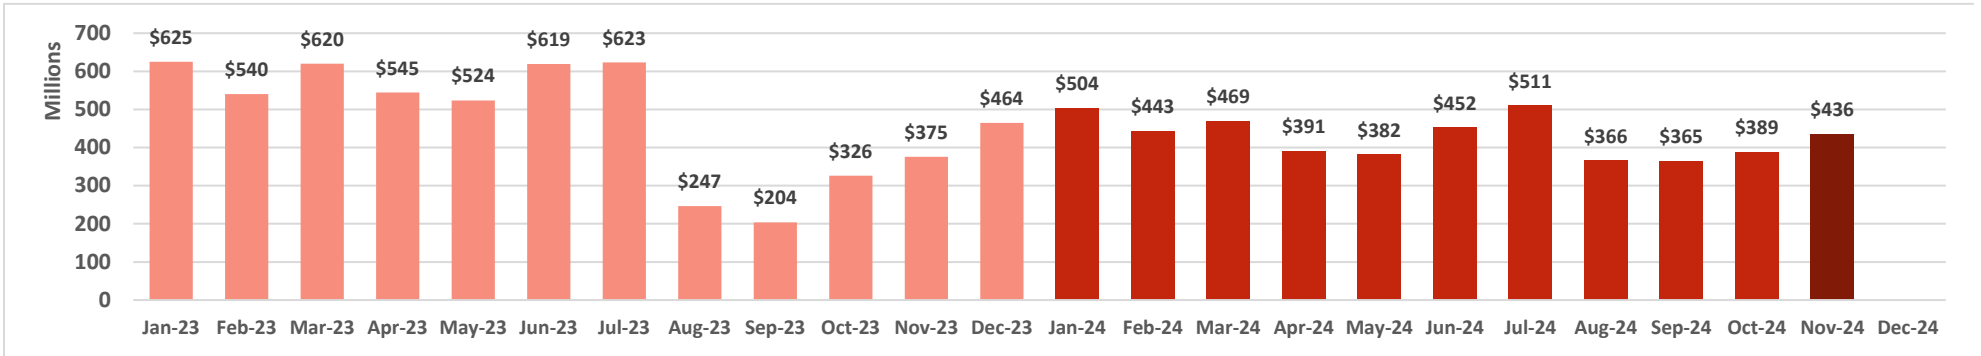

Source: DBEDT/READ, Tourism Research Branch

Air Seats Capacity, Kahului Airport

Air Bookings to Maui All Markets

U.S.

Canada

Source: DBEDT/READ, Tourism Research Branch analysis of ForwardKeys data

Island of Maui - 2023-2024 Monthly Visitor Activity

Visitor spending

Visitor days

Average daily visitor census

Source: <https://dbedt.hawaii.gov/visitor/tourism/>

Maui County - Monthly Hotel Revenue by Area

Year-over-year changes in monthly revenue - 2023-2024