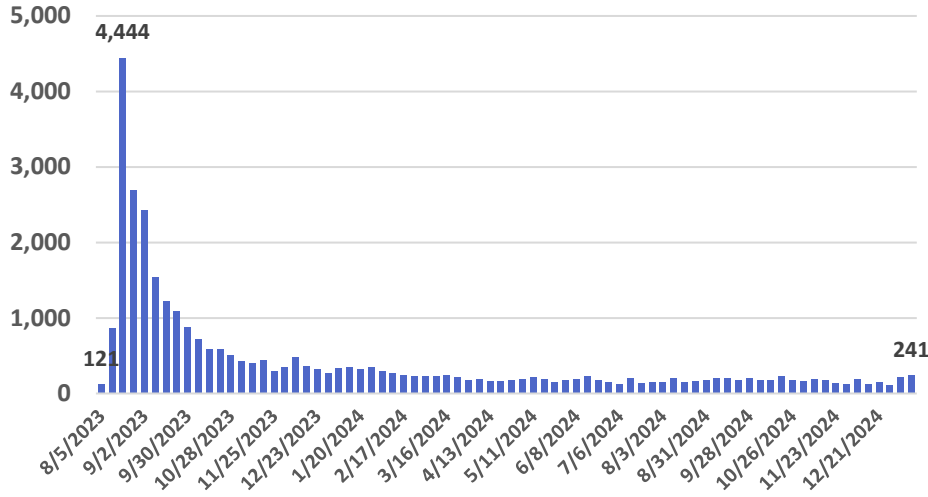

Source: DBEDT/READ, Tourism Research Branch

Air Seats Capacity, Kahului Airport

Air Bookings to Maui All Markets

U.S.

Canada

Source: DBEDT/READ, Tourism Research Branch analysis of ForwardKeys data

Island of Maui - 2023-2024 Monthly Visitor Activity

Visitor spending

Visitor days

Average daily visitor census

Source: <https://dbedt.hawaii.gov/visitor/tourism/>

Maui County - Monthly Hotel Revenue by Area

Year-over-year changes in monthly revenue - 2023-2024

Maui Island Unemployment Claims, 2023-2024

Initial Unemployment Claims

Initial Claims as a Percentage of State Total

Weeks Claimed

Weeks Claimed as a Percentage of State Total

Source: DBEDT/READ | Weekly Unemployment Updates (hawaii.gov)