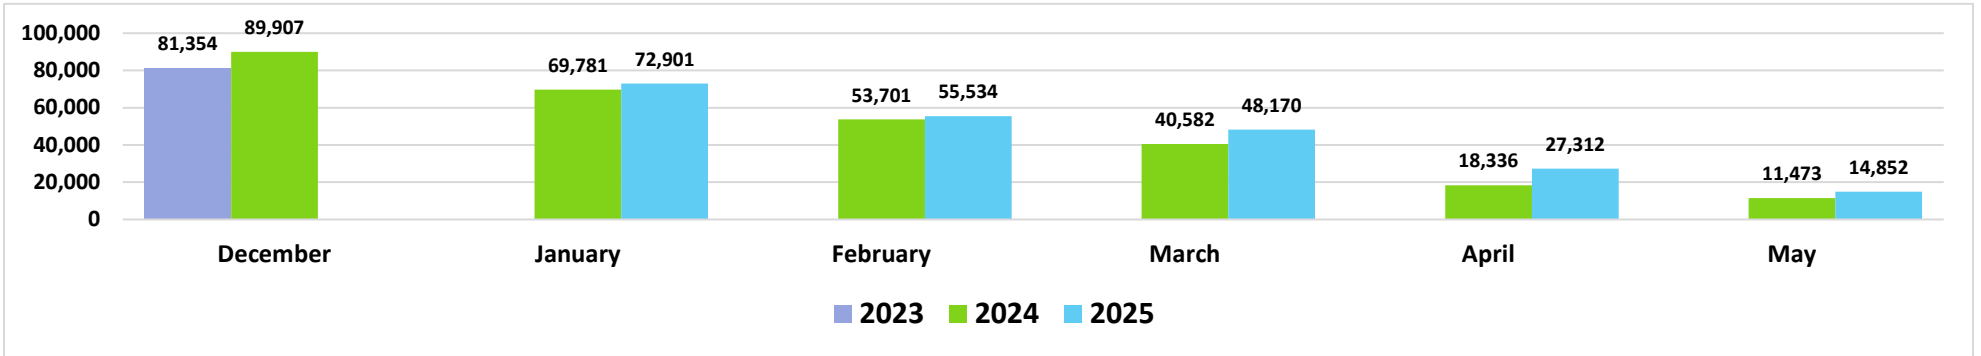

Air Travel Data

Domestic Daily Passenger Count, by County

Source: DBEDT Visitor Statistics | Daily Passenger Counts (hawaii.gov)

Domestic Daily Passenger Count, Maui County

Flight Capacity, Kahului Airport

Source: DBEDT/READ, Tourism Research Branch

Air Seats Capacity, Kahului Airport

Air Bookings to Maui All Markets

U.S.

Canada

Source: DBEDT/READ, Tourism Research Branch analysis of ForwardKeys data

Island of Maui - 2023-2024 Monthly Visitor Activity