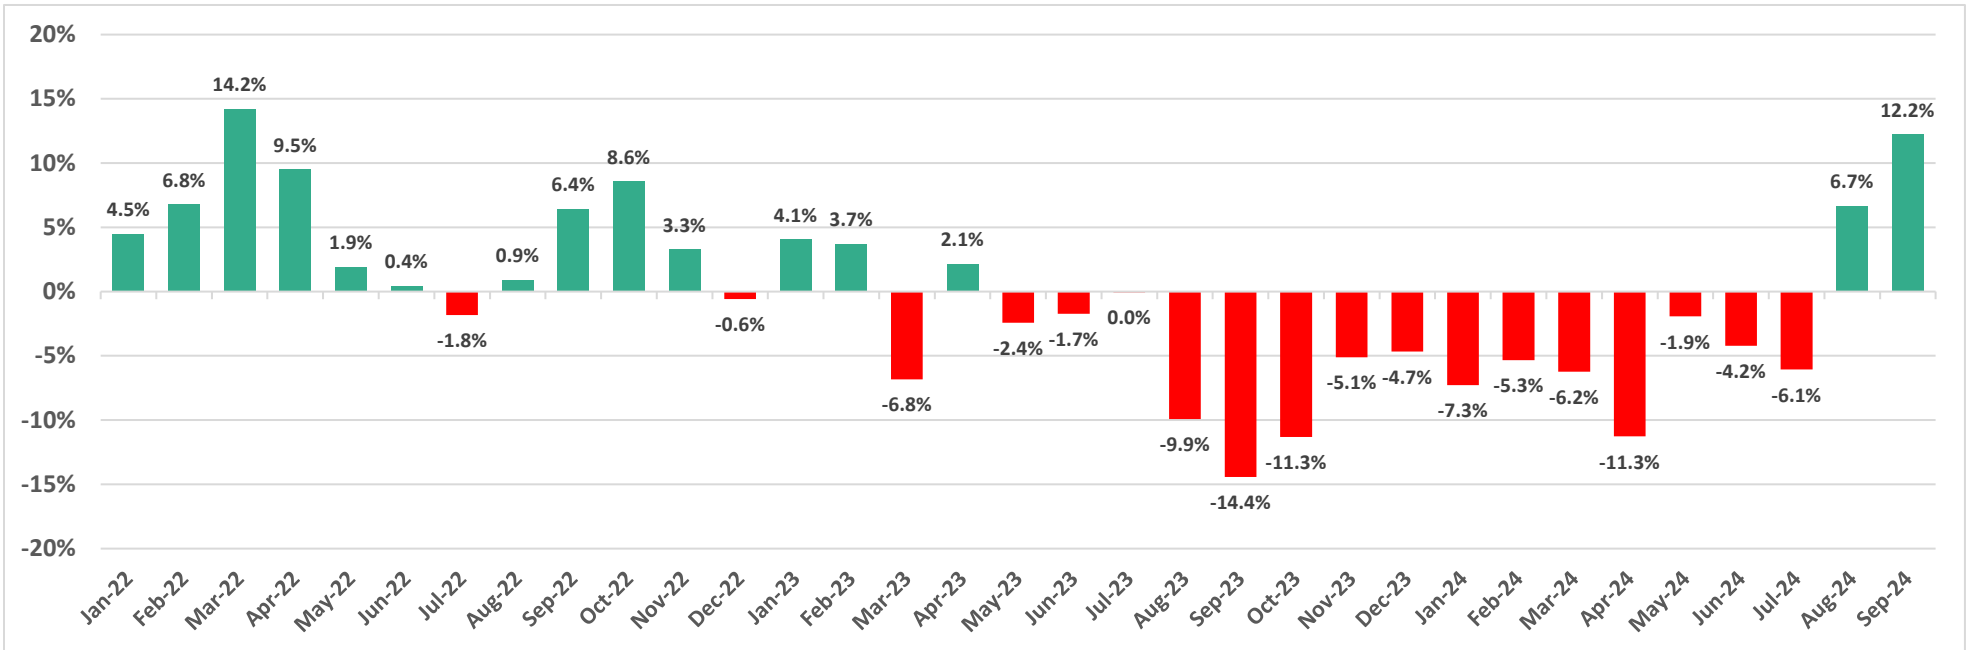

Island of Maui - YoY Change in Electricity Sales (KWH Sold)

Source: [Research & Economic Analysis | Monthly Energy Trends (hawaii.gov)](#)