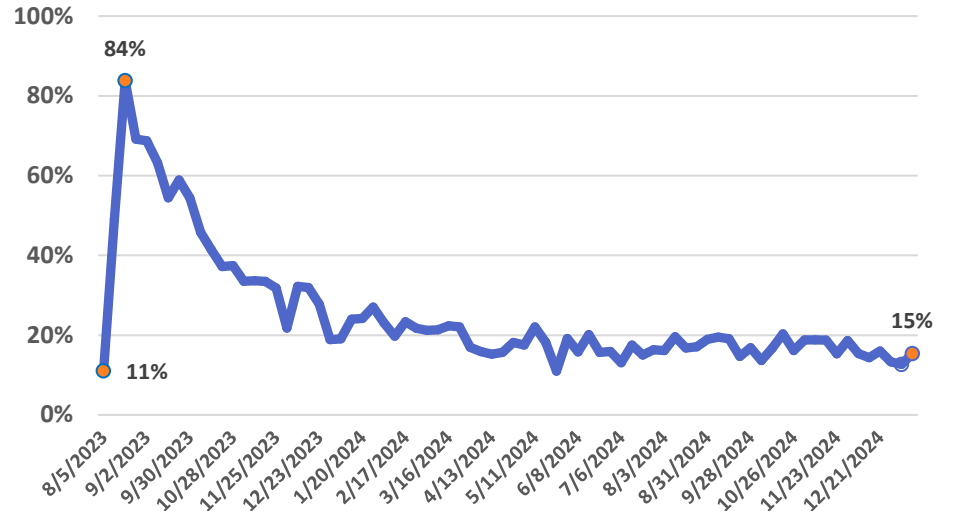

Initial Claims as a Percentage of State Total