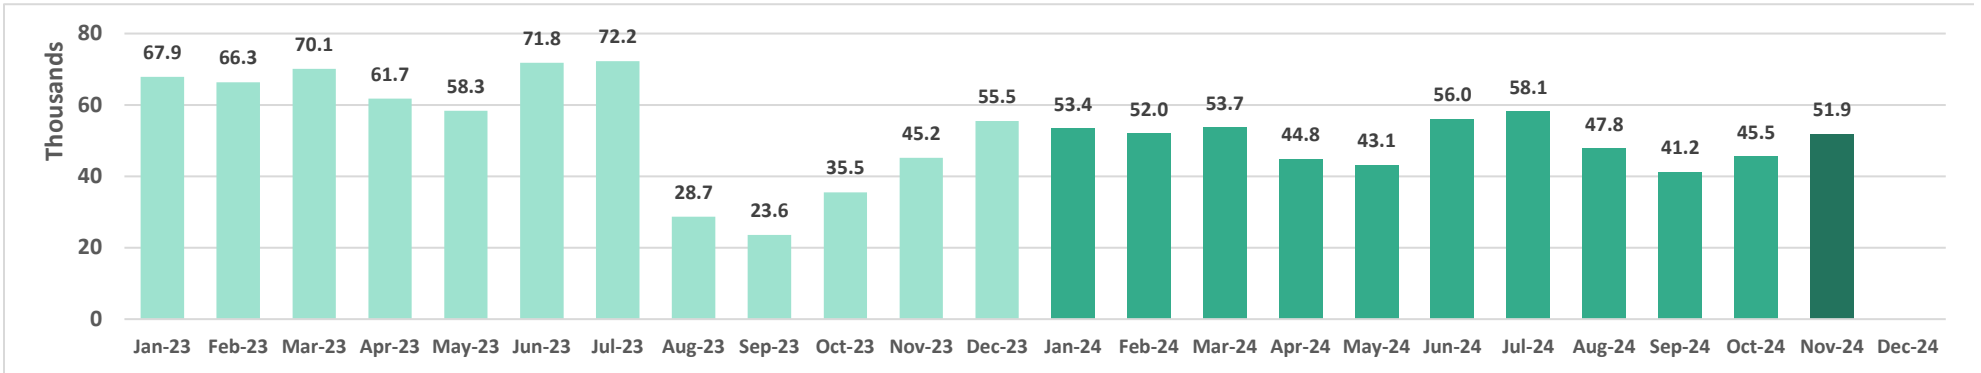

Source: DBEDT/READ, Tourism Research Branch

Air Seats Capacity, Kahului Airport

Air Bookings to Maui All Markets

U.S.

Canada

Source: DBEDT/READ, Tourism Research Branch analysis of ForwardKeys data

Island of Maui - 2023-2024 Monthly Visitor Activity

Visitor spending

Visitor days

Average daily visitor census

Source: <https://dbedt.hawaii.gov/visitor/tourism/>

Maui County - Monthly Hotel Revenue by Area

Year-over-year changes in monthly revenue - 2023-2024