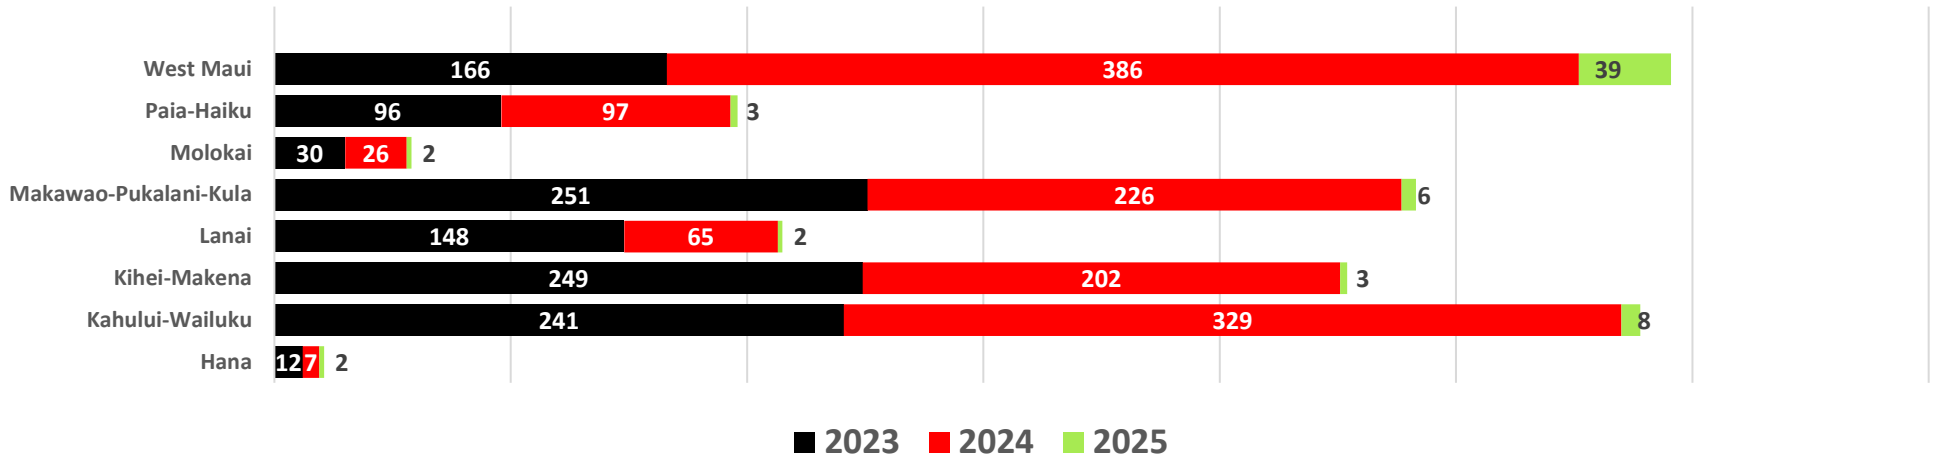

Building Permits for Maui County, 2023 and 2024

Number of Permits Issued by Month

Value of Permits Issued by Month

Number of Permits Issued since 2023, by Location

2025 data covers permits issued through January 15.