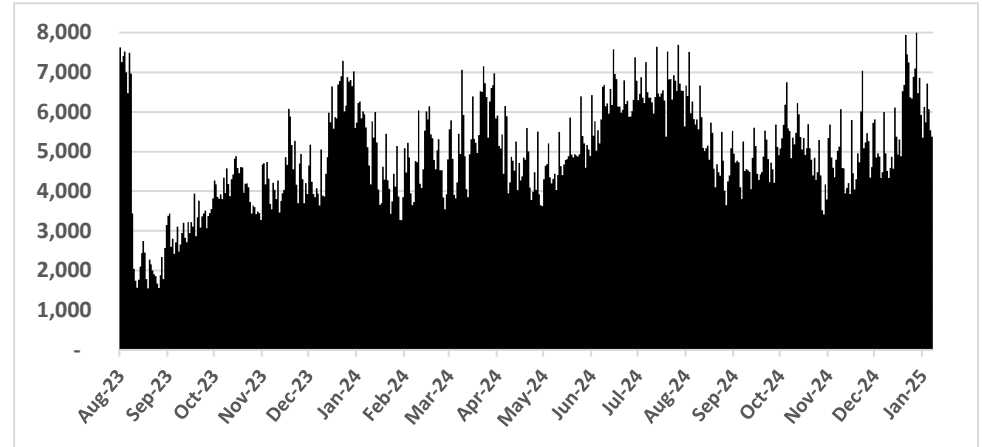

Air Travel Data

Domestic Daily Passenger Count, by County

Source: DBEDT Visitor Statistics | Daily Passenger Counts (hawaii.gov)

Domestic Daily Passenger Count, Maui County

Flight Capacity, Kahului Airport

Source: DBEDT/READ, Tourism Research Branch

Air Seats Capacity, Kahului Airport

Air Bookings to Maui All Markets

U.S.

Canada

Source: DBEDT/READ, Tourism Research Branch analysis of ForwardKeys data

Island of Maui - 2023-2024 Monthly Visitor Activity