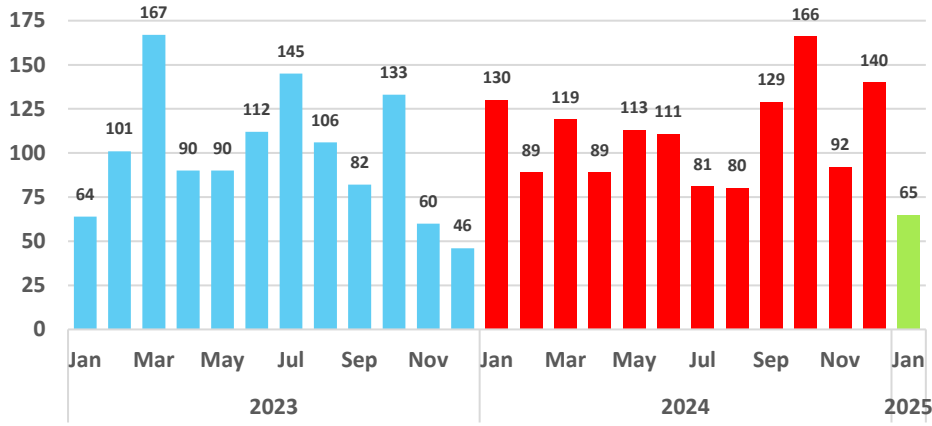

Visitor spending

Visitor days

Average daily visitor census

Source: <https://dbedt.hawaii.gov/visitor/tourism/>

Maui County - Monthly Hotel Revenue by Area

Year-over-year changes in monthly revenue - 2023-2024

Maui Island Unemployment Claims, 2023-2024

Initial Unemployment Claims

Initial Claims as a Percentage of State Total

Weeks Claimed

Weeks Claimed as a Percentage of State Total

Source: DBEDT/READ | Weekly Unemployment Updates (hawaii.gov)

Building Permits for Maui County, 2023 and 2024

Number of Permits Issued by Month

Value of Permits Issued by Month

Number of Permits Issued since 2023, by Location

2025 data covers permits issued through January 15.