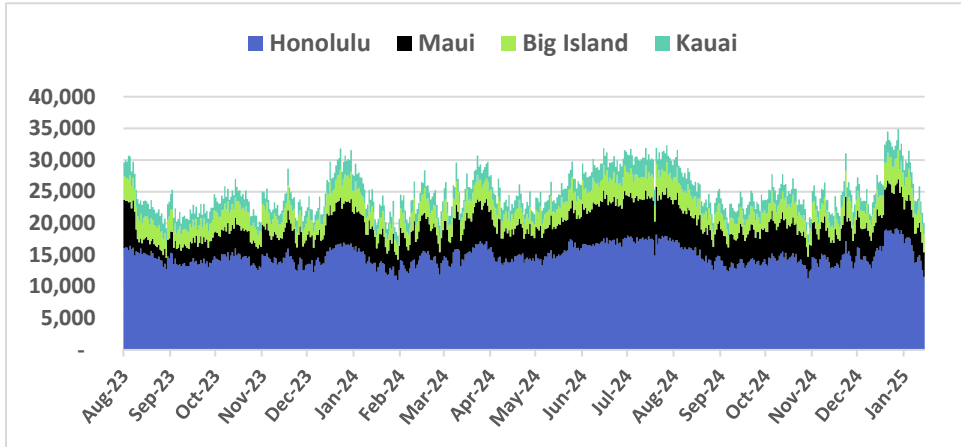

Air Travel Data

Domestic Daily Passenger Count, by County

Source: DBEDT Visitor Statistics | Daily Passenger Counts (hawaii.gov)

Domestic Daily Passenger Count, Maui County

Flight Capacity, Kahului Airport

Source: DBEDT/READ, Tourism Research Branch

Air Seats Capacity, Kahului Airport

Air Bookings to Maui All Markets

U.S.

Canada

Source: DBEDT/READ, Tourism Research Branch analysis of ForwardKeys data

Island of Maui - 2023-2024 Monthly Visitor Activity