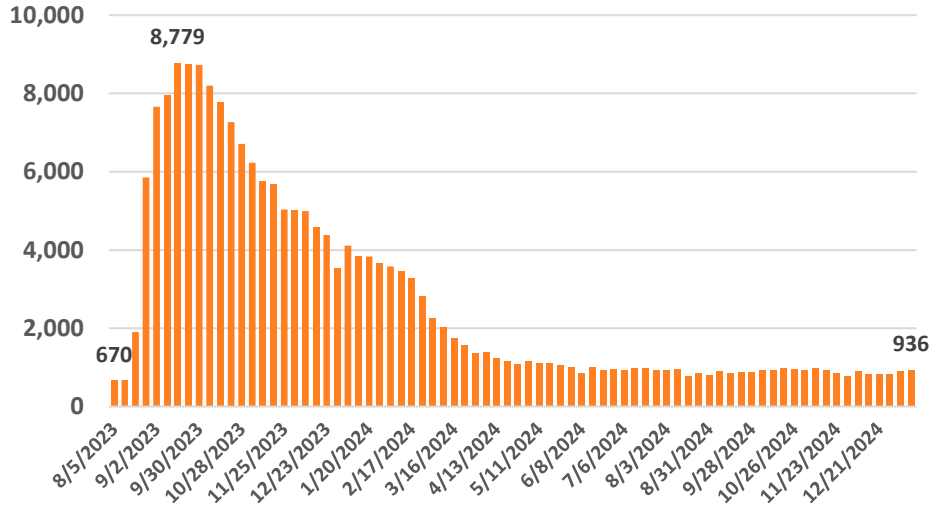

Maui Island Unemployment Claims, 2023-2024

Initial Unemployment Claims

Initial Claims as a Percentage of State Total

Weeks Claimed

Weeks Claimed as a Percentage of State Total

Source: DBEDT/READ | Weekly Unemployment Updates (hawaii.gov)