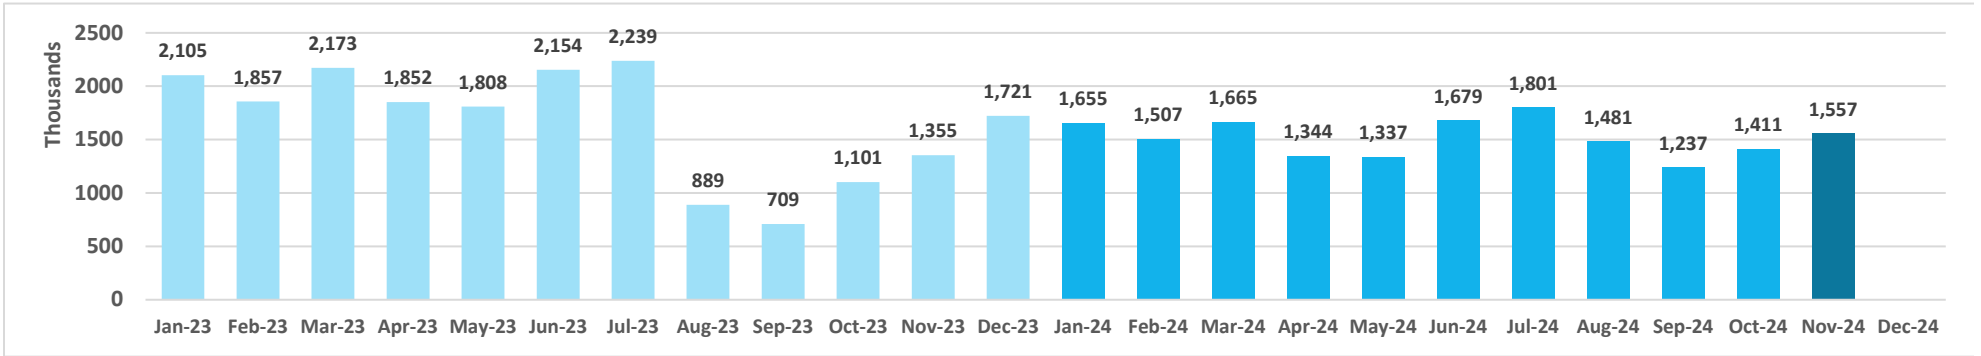

Source: DBEDT/READ, Tourism Research Branch

Air Seats Capacity, Kahului Airport

Air Bookings to Maui All Markets

U.S.

Canada

Source: DBEDT/READ, Tourism Research Branch analysis of ForwardKeys data

Island of Maui - 2023-2024 Monthly Visitor Activity

Visitor spending

Visitor days

Average daily visitor census

Source: <https://dbedt.hawaii.gov/visitor/tourism/>

Maui County - Monthly Hotel Revenue by Area

Year-over-year changes in monthly revenue - 2023-2024