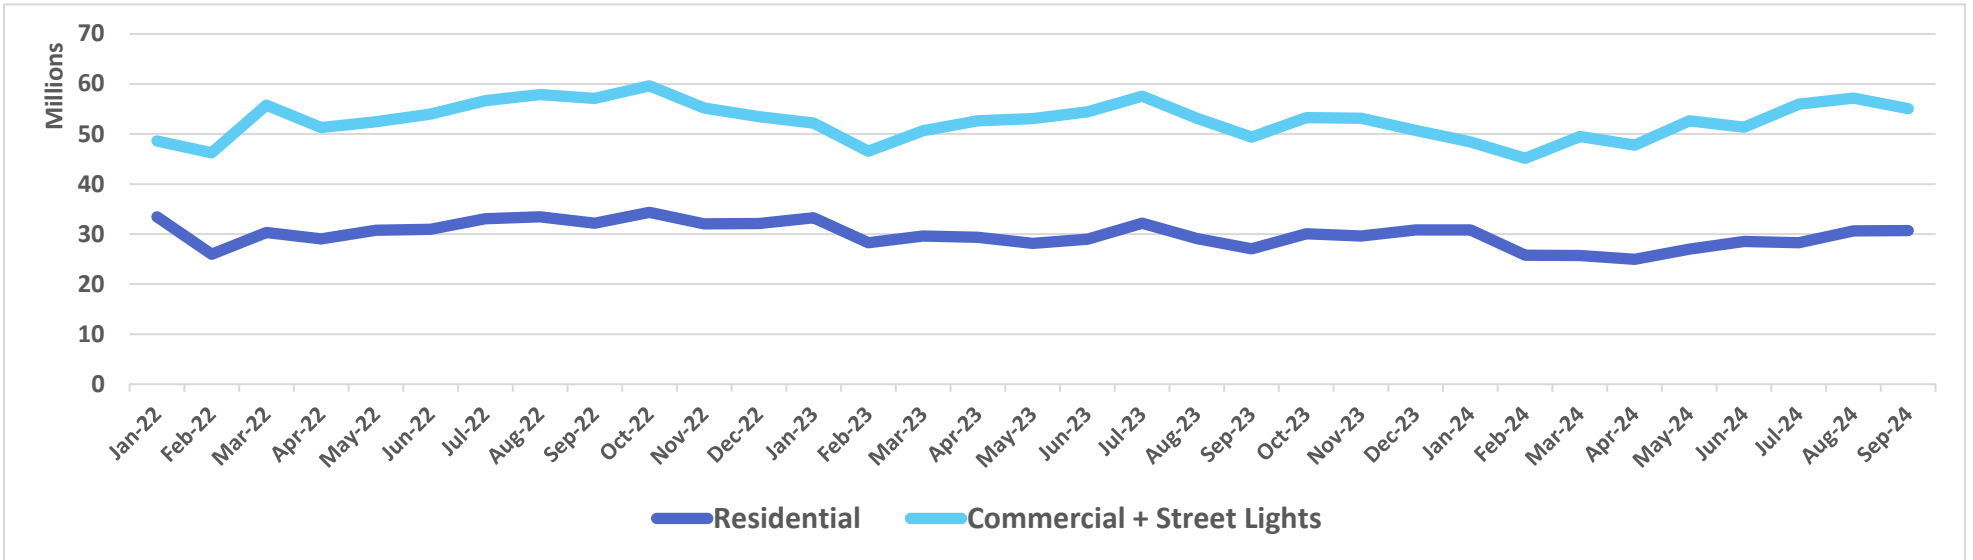

Island of Maui - Electricity Sales (KWH Sold)