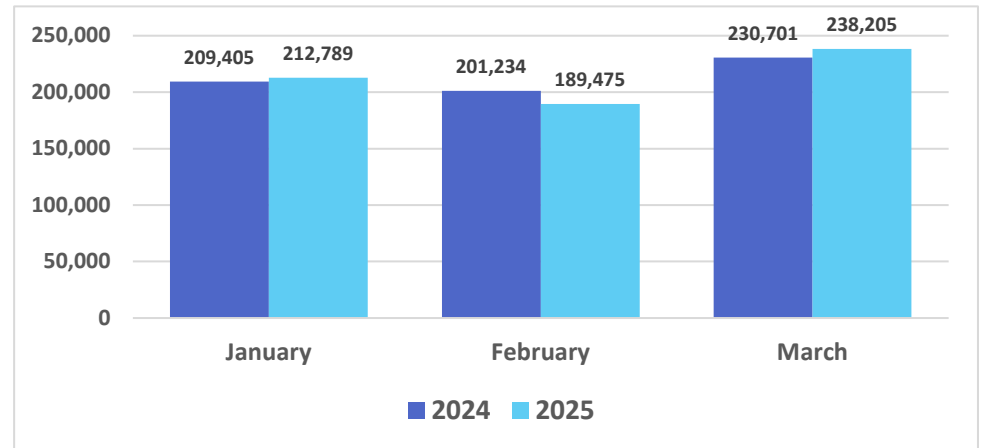

Air Travel Data

Domestic Daily Passenger Count, by County

Source: DBEDT Visitor Statistics | Daily Passenger Counts (hawaii.gov)

Domestic Daily Passenger Count, Maui County

Flight Capacity, Kahului Airport

Source: DBEDT/READ, Tourism Research Branch

Air Seats Capacity, Kahului Airport

Air Bookings to Maui All Markets

U.S.

Canada

Source: DBEDT/READ, Tourism Research Branch analysis of ForwardKeys data

Island of Maui - 2023-2024 Monthly Visitor Activity