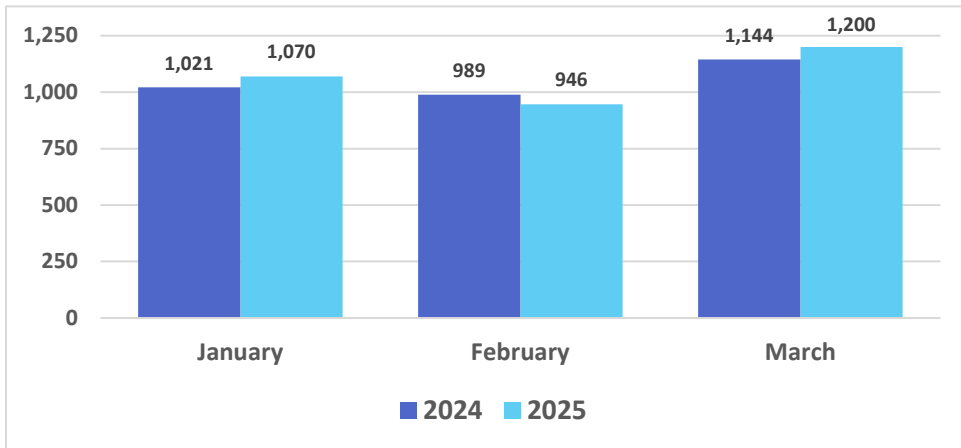

Air Travel Data

Domestic Daily Passenger Count, by County

Source: DBEDT Visitor Statistics | Daily Passenger Counts (hawaii.gov)

Domestic Daily Passenger Count, Maui County

Flight Capacity, Kahului Airport

Source: DBEDT/READ, Tourism Research Branch

Air Seats Capacity, Kahului Airport

Air Bookings to Maui All Markets

U.S.

Canada

Source: DBEDT/READ, Tourism Research Branch analysis of ForwardKeys data

Island of Maui - 2023-2024 Monthly Visitor Activity