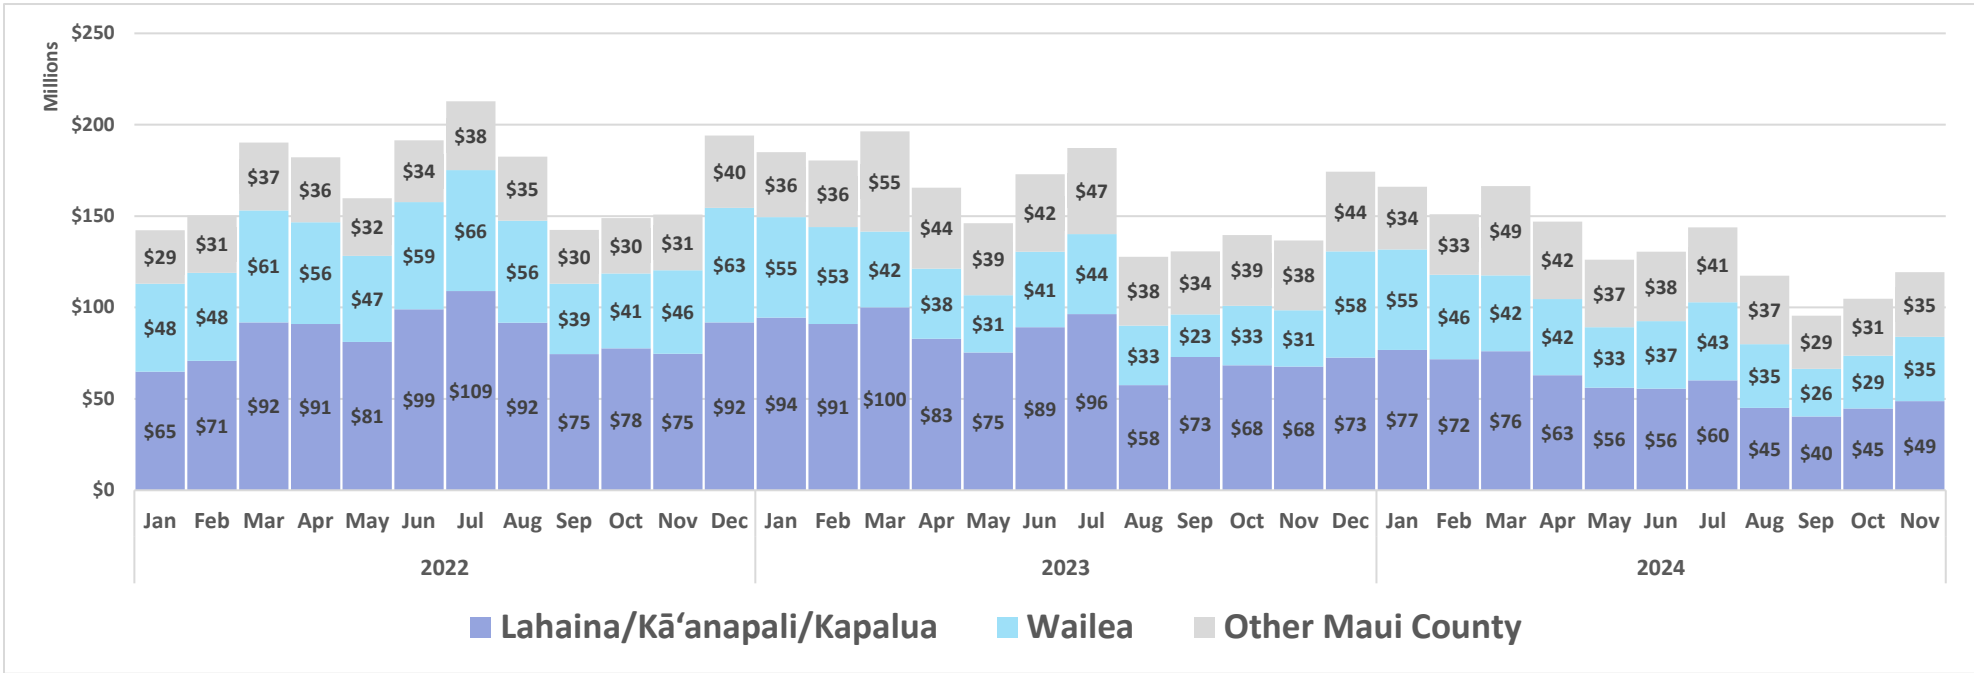

Source: DBEDT/READ, Tourism Research Branch

Air Seats Capacity, Kahului Airport

Air Bookings to Maui All Markets

U.S.

Canada

Source: DBEDT/READ, Tourism Research Branch analysis of ForwardKeys data

Island of Maui - 2023-2024 Monthly Visitor Activity

Visitor spending

Visitor days

Average daily visitor census

Source: <https://dbedt.hawaii.gov/visitor/tourism/>

Maui County - Monthly Hotel Revenue by Area

Year-over-year changes in monthly revenue - 2023-2024

Maui Island Unemployment Claims, 2023-2024

Initial Unemployment Claims

Initial Claims as a Percentage of State Total

Weeks Claimed

Weeks Claimed as a Percentage of State Total

Source: DBEDT/READ | Weekly Unemployment Updates (hawaii.gov)