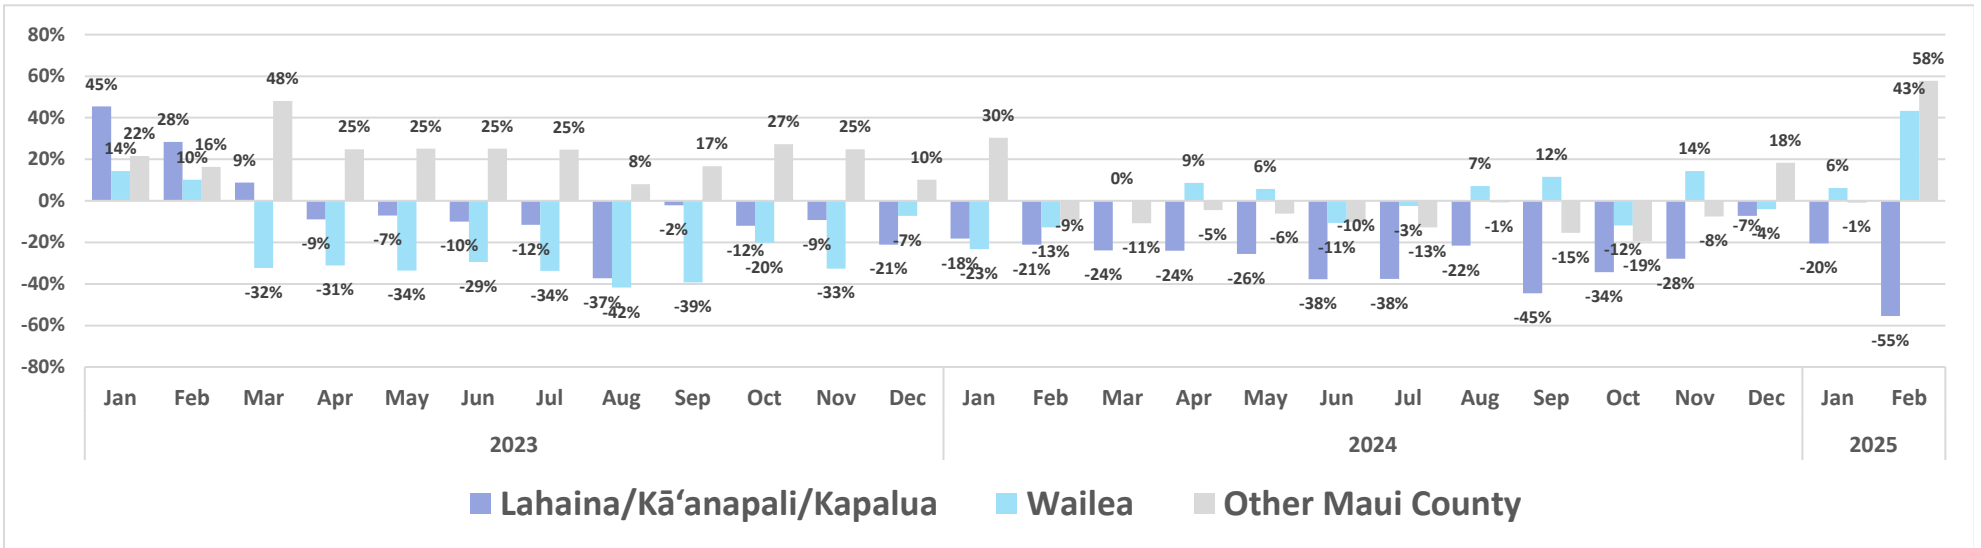

Island of Maui - 2023-2025 Monthly Visitor Activity

Visitor spending

Visitor days

Average daily visitor census

Source: DBEDT/READ | Tourism Research Branch

Maui County - Monthly Hotel Revenue by Area

Year-over-year changes in monthly revenue 2023-2025

Source: Hawai'i Tourism Authority

Maui Island Unemployment Claims, 2023-2025

Initial Unemployment Claims

Initial Claims as a Percentage of State Total

Weeks Claimed

Weeks Claimed as a Percentage of State Total