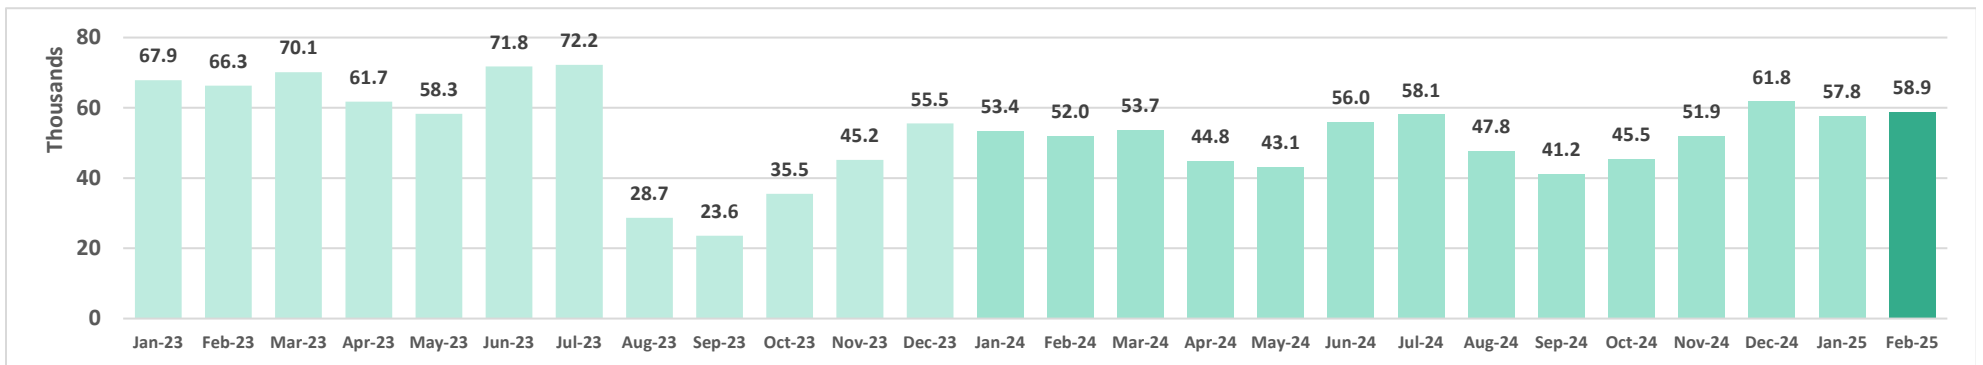

Island of Maui - 2023-2025 Monthly Visitor Activity

Visitor spending

Visitor days

Average daily visitor census

Source: DBEDT/READ | Tourism Research Branch

Maui County - Monthly Hotel Revenue by Area

Year-over-year changes in monthly revenue 2023-2025

Source: Hawai'i Tourism Authority

Maui Island Unemployment Claims, 2023-2025

Initial Unemployment Claims

Initial Claims as a Percentage of State Total

Weeks Claimed

Weeks Claimed as a Percentage of State Total