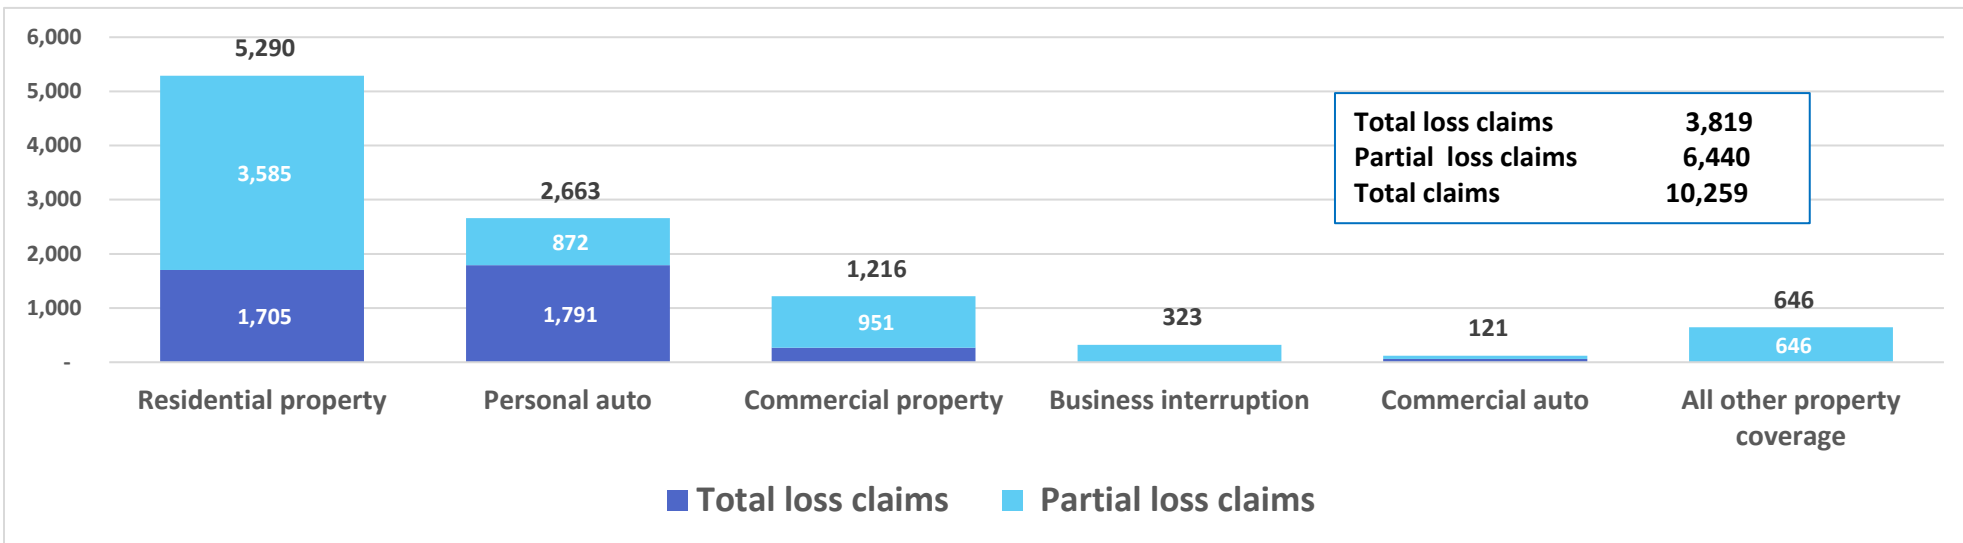

Number of claims for Total, Partial losses

Source: [DCCA Insurance | Wind and Wildfire Damage Data Call](#)

Data collected from 200+ insurers.