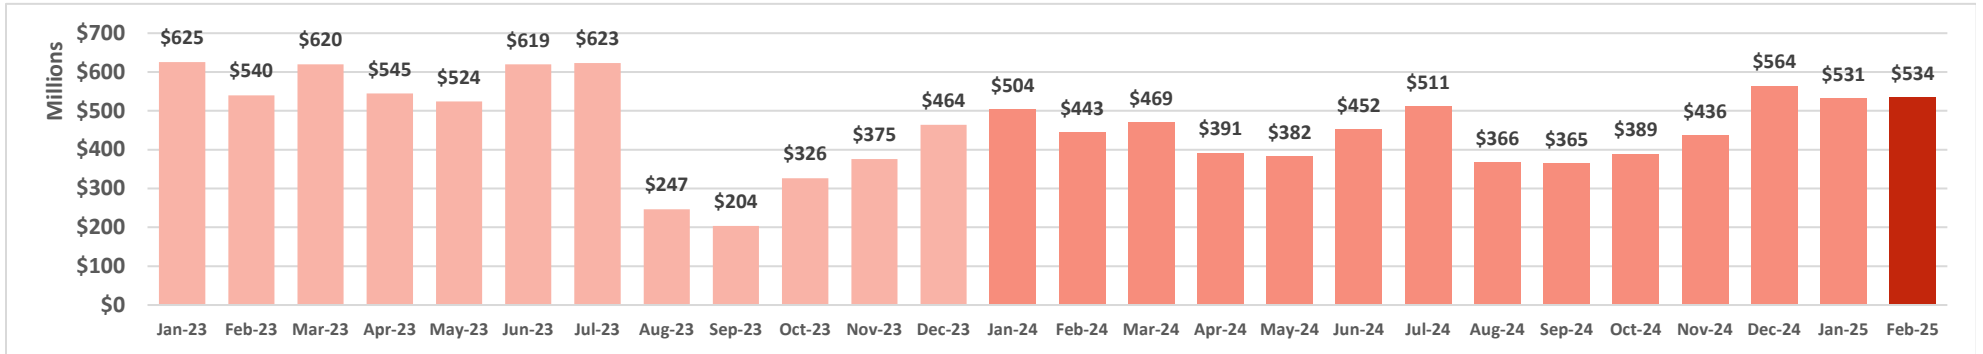

Flight Capacity, Kahului Airport

Air Seats Capacity, Kahului Airport

Source: DBEDT/READ | Tourism Research Branch

Maui Arrivals by Air, Hotel Occupancy Rates

Visitor Arrivals to Island of Maui

Occupancy

Source: DBEDT/READ

Island of Maui - 2023-2025 Monthly Visitor Activity

Visitor spending

Visitor days

Average daily visitor census

Source: DBEDT/READ | Tourism Research Branch

Maui County - Monthly Hotel Revenue by Area

Year-over-year changes in monthly revenue 2023-2025