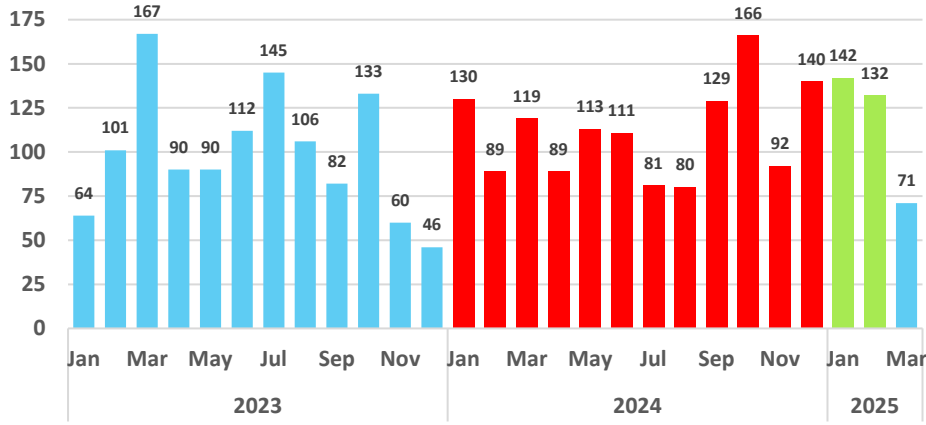

Building Permits for Maui County, 2023-2025

Number of Permits Issued by Month