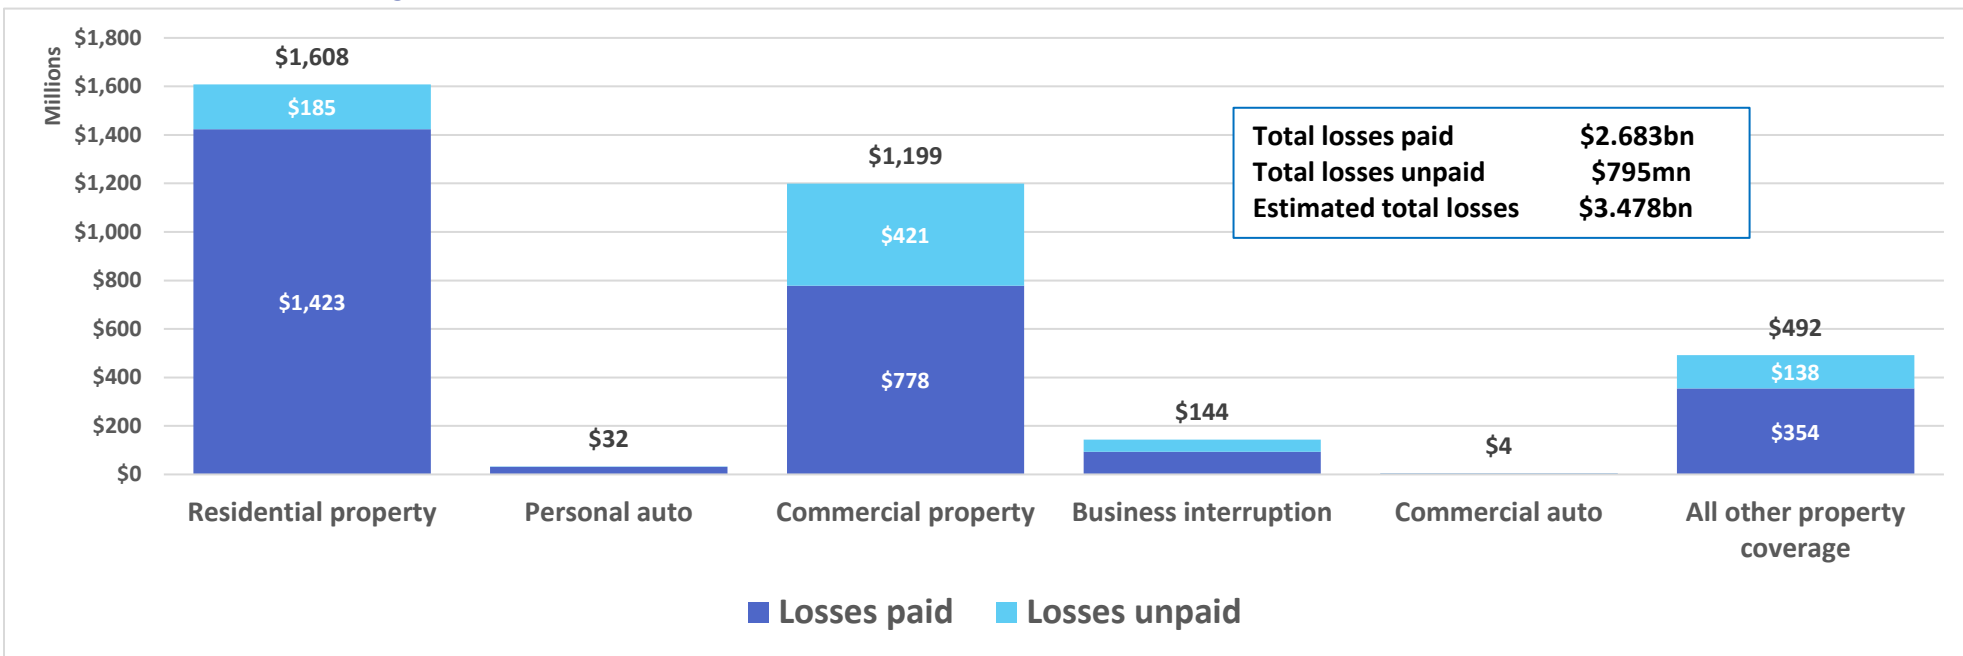

Maui County wildfires - value of losses paid and unpaid as of December 31, 2024