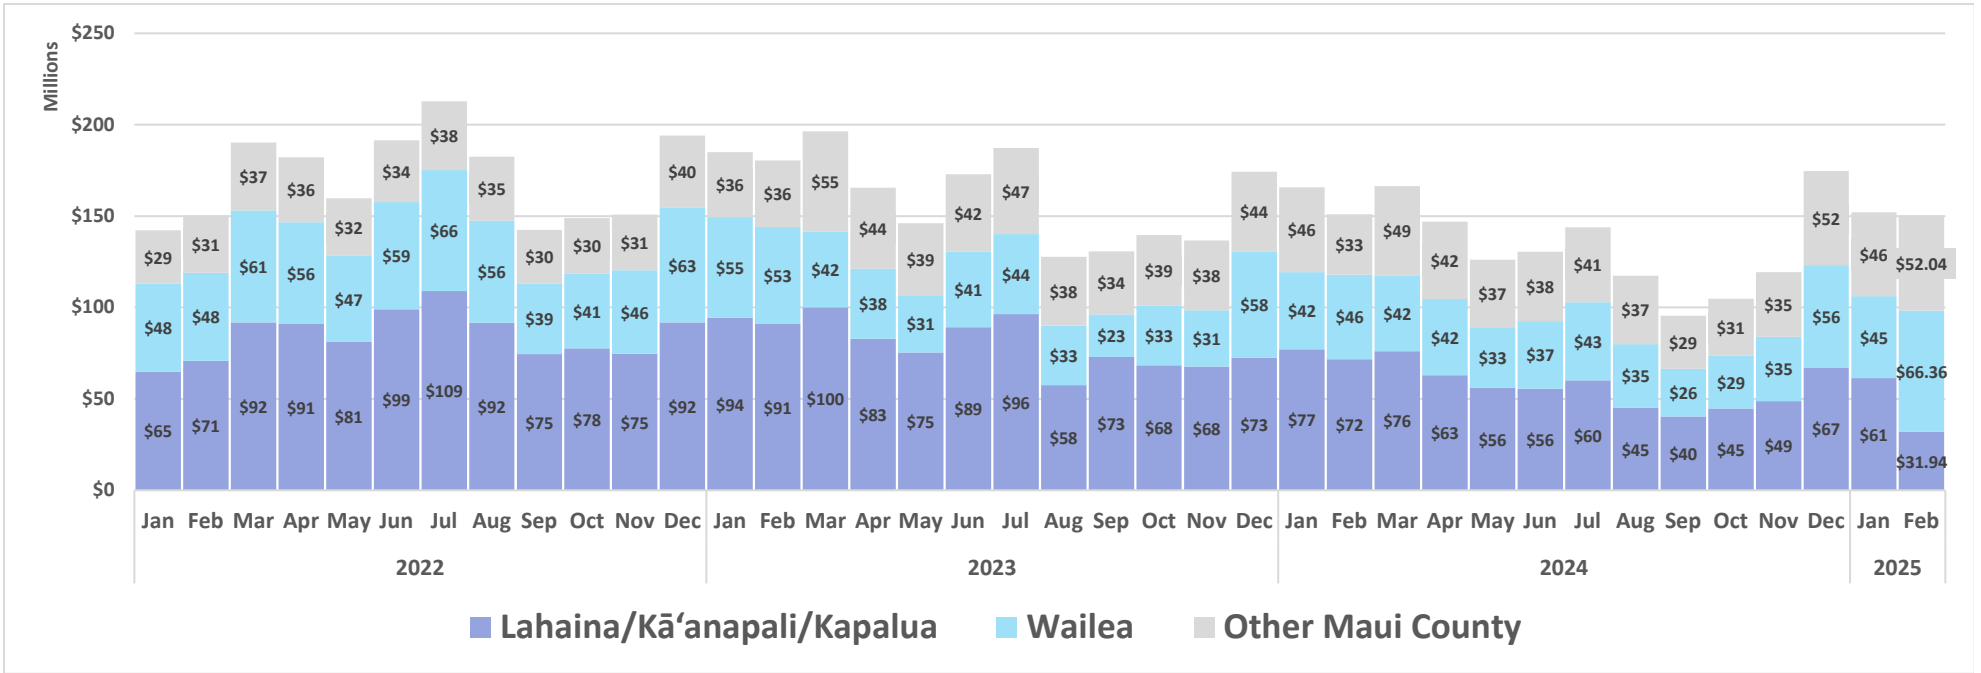

Island of Maui - 2023-2025 Monthly Visitor Activity

Visitor spending

Visitor days

Average daily visitor census

Source: DBEDT/READ | Tourism Research Branch

Maui County - Monthly Hotel Revenue by Area

Year-over-year changes in monthly revenue 2023-2025

Source: Hawai'i Tourism Authority

Maui Island Unemployment Claims, 2023-2025

Initial Unemployment Claims

Initial Claims as a Percentage of State Total

Weeks Claimed

Weeks Claimed as a Percentage of State Total