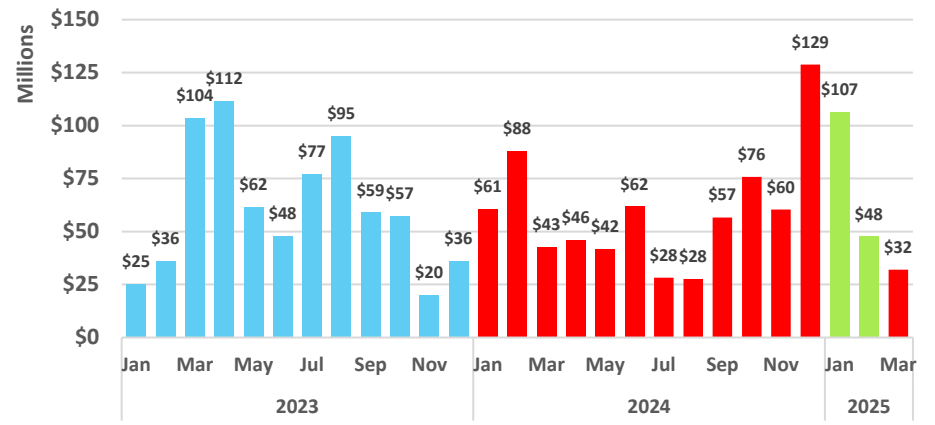

Value of Permits Issued by Month