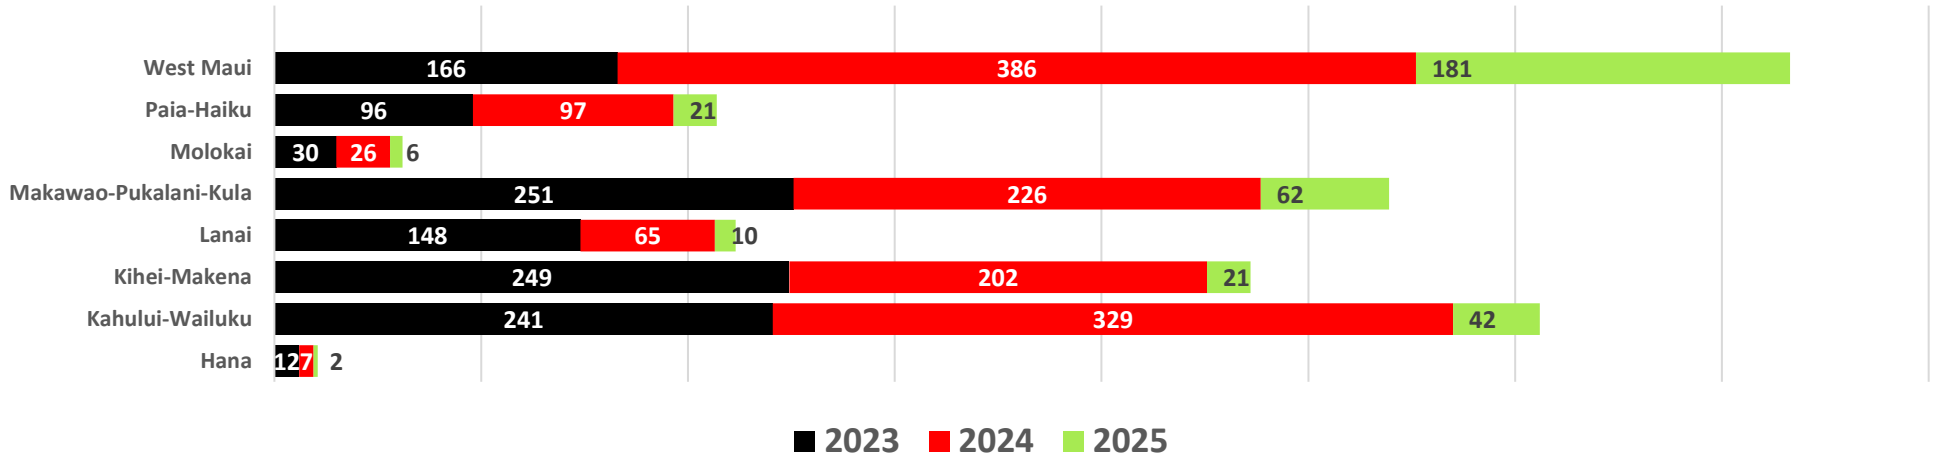

Source: DBEDT/READ | Weekly Unemployment Updates (hawaii.gov)

Building Permits for Maui County, 2023-2025

Number of Permits Issued by Month

Value of Permits Issued by Month

Number of Permits Issued since 2023, by Location