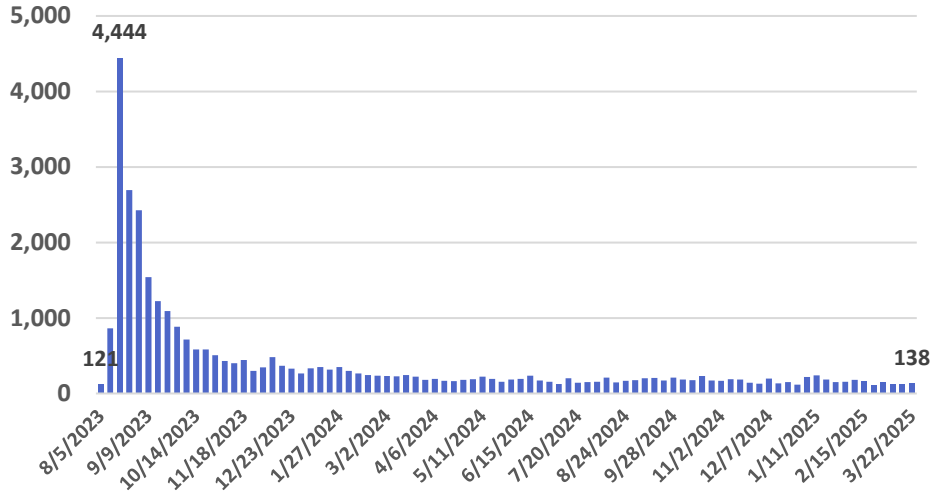

Maui Island Unemployment Claims, 2023-2025

Initial Unemployment Claims