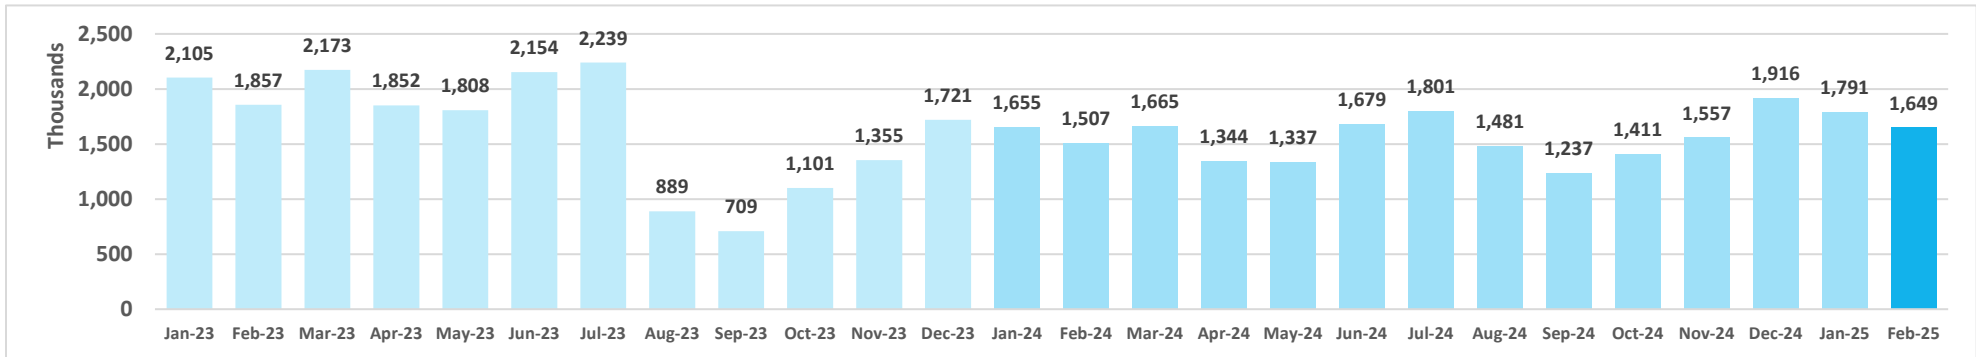

Flight Capacity, Kahului Airport

Air Seats Capacity, Kahului Airport

Source: DBEDT/READ | Tourism Research Branch

Maui Arrivals by Air, Hotel Occupancy Rates

Visitor Arrivals to Island of Maui

Occupancy

Source: DBEDT/READ

Island of Maui - 2023-2025 Monthly Visitor Activity

Visitor spending

Visitor days

Average daily visitor census

Source: DBEDT/READ | Tourism Research Branch

Maui County - Monthly Hotel Revenue by Area

Year-over-year changes in monthly revenue 2023-2025