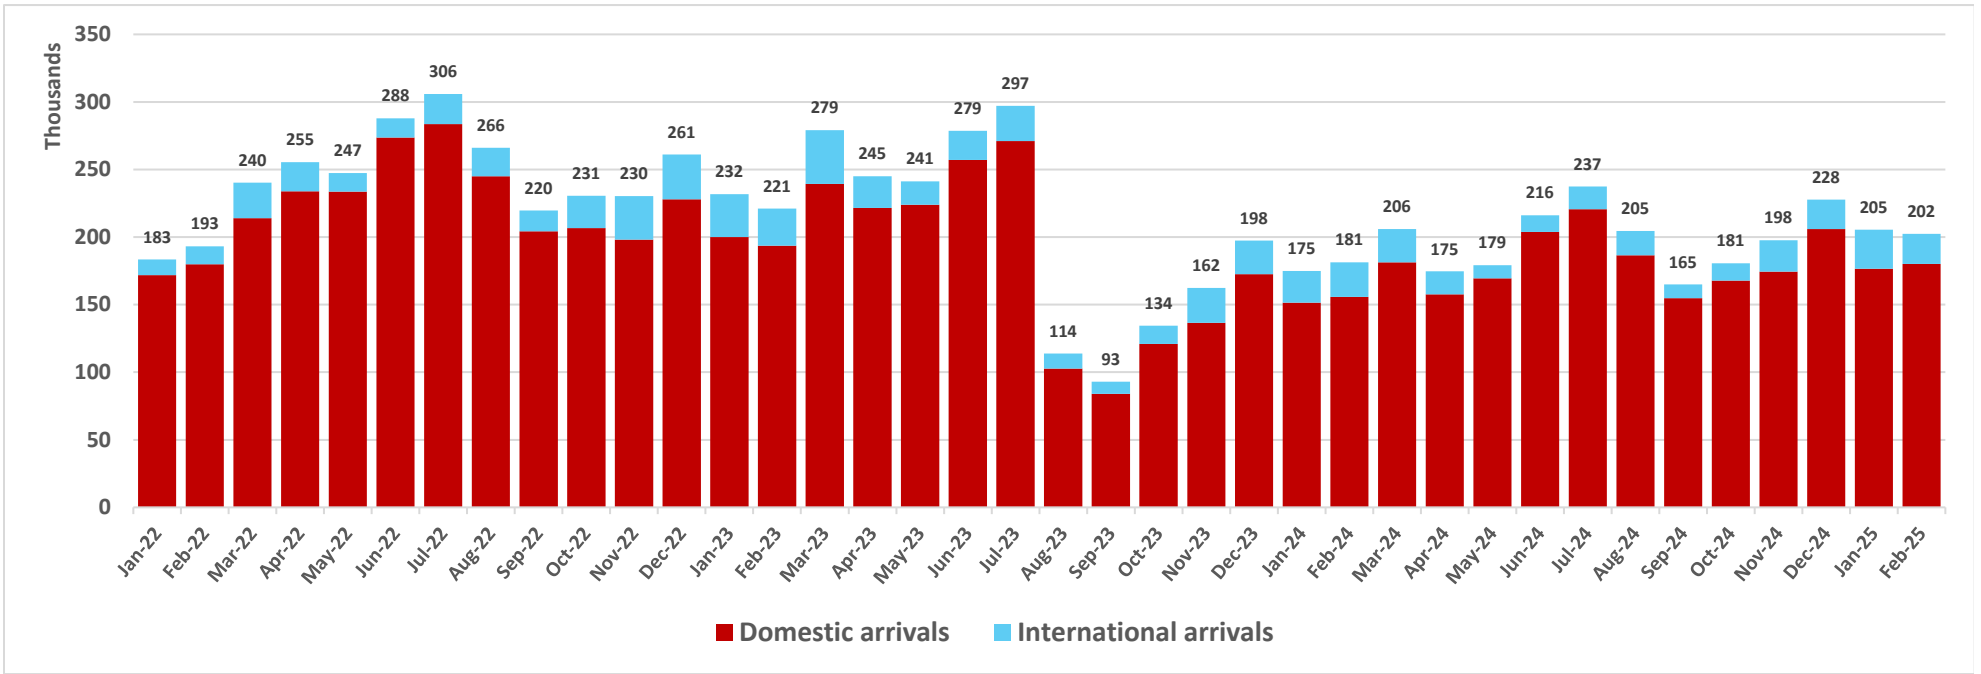

Flight Capacity, Kahului Airport

Air Seats Capacity, Kahului Airport

Source: DBEDT/READ | Tourism Research Branch

Maui Arrivals by Air, Hotel Occupancy Rates

Visitor Arrivals to Island of Maui

Occupancy

Source: DBEDT/READ

Island of Maui - 2023-2025 Monthly Visitor Activity

Visitor spending

Visitor days

Average daily visitor census

Source: DBEDT/READ | Tourism Research Branch

Maui County - Monthly Hotel Revenue by Area

Year-over-year changes in monthly revenue 2023-2025