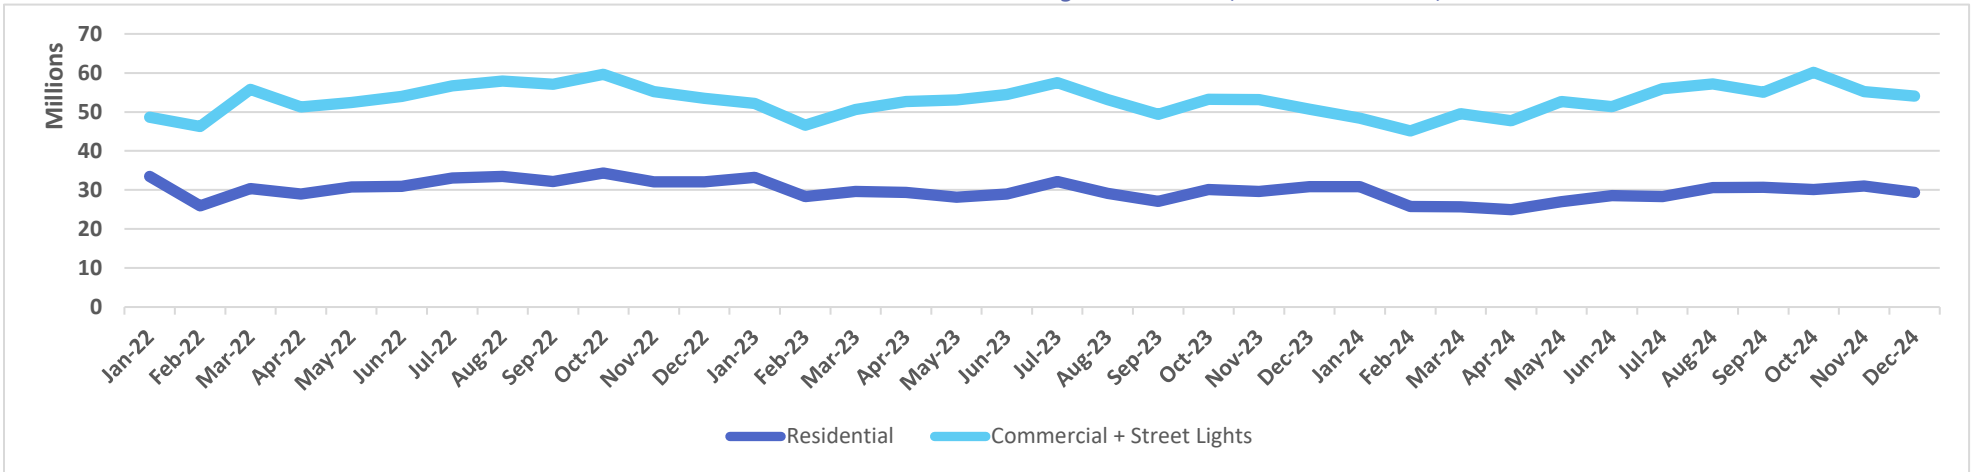

Island of Maui - Electricity Sales (KWH Sold)