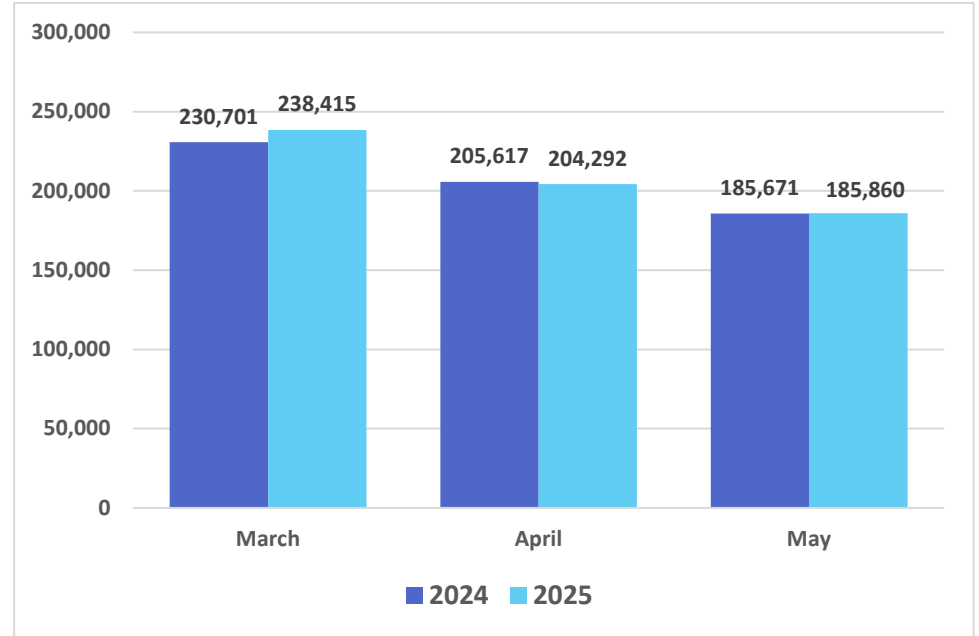

Flight Capacity, Kahului Airport

Air Seats Capacity, Kahului Airport

Source: DBEDT/READ | Tourism Research Branch

Maui Arrivals by Air, Hotel Occupancy Rates

Visitor Arrivals to Island of Maui

Occupancy

Source: DBEDT/READ

Island of Maui - 2023-2025 Monthly Visitor Activity

Visitor spending

Visitor days

Average daily visitor census

Source: DBEDT/READ | Tourism Research Branch

Maui County - Monthly Hotel Revenue by Area

Year-over-year changes in monthly revenue 2023-2025