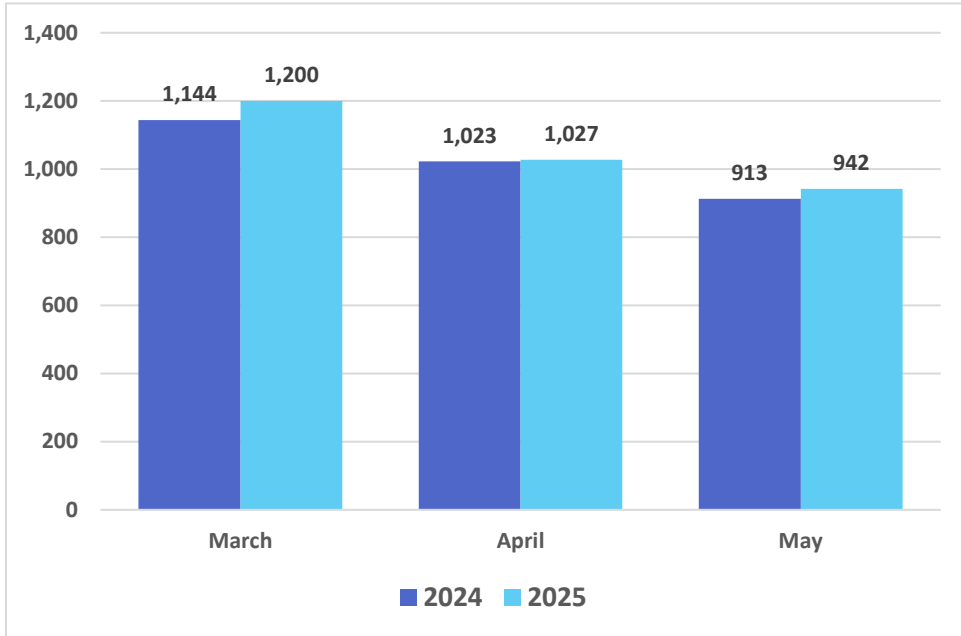

Flight Capacity, Kahului Airport

Air Seats Capacity, Kahului Airport

Source: DBEDT/READ | Tourism Research Branch

Maui Arrivals by Air, Hotel Occupancy Rates

Visitor Arrivals to Island of Maui

Occupancy

Source: DBEDT/READ

Island of Maui - 2023-2025 Monthly Visitor Activity

Visitor spending

Visitor days

Average daily visitor census

Source: DBEDT/READ | Tourism Research Branch

Maui County - Monthly Hotel Revenue by Area

Year-over-year changes in monthly revenue 2023-2025