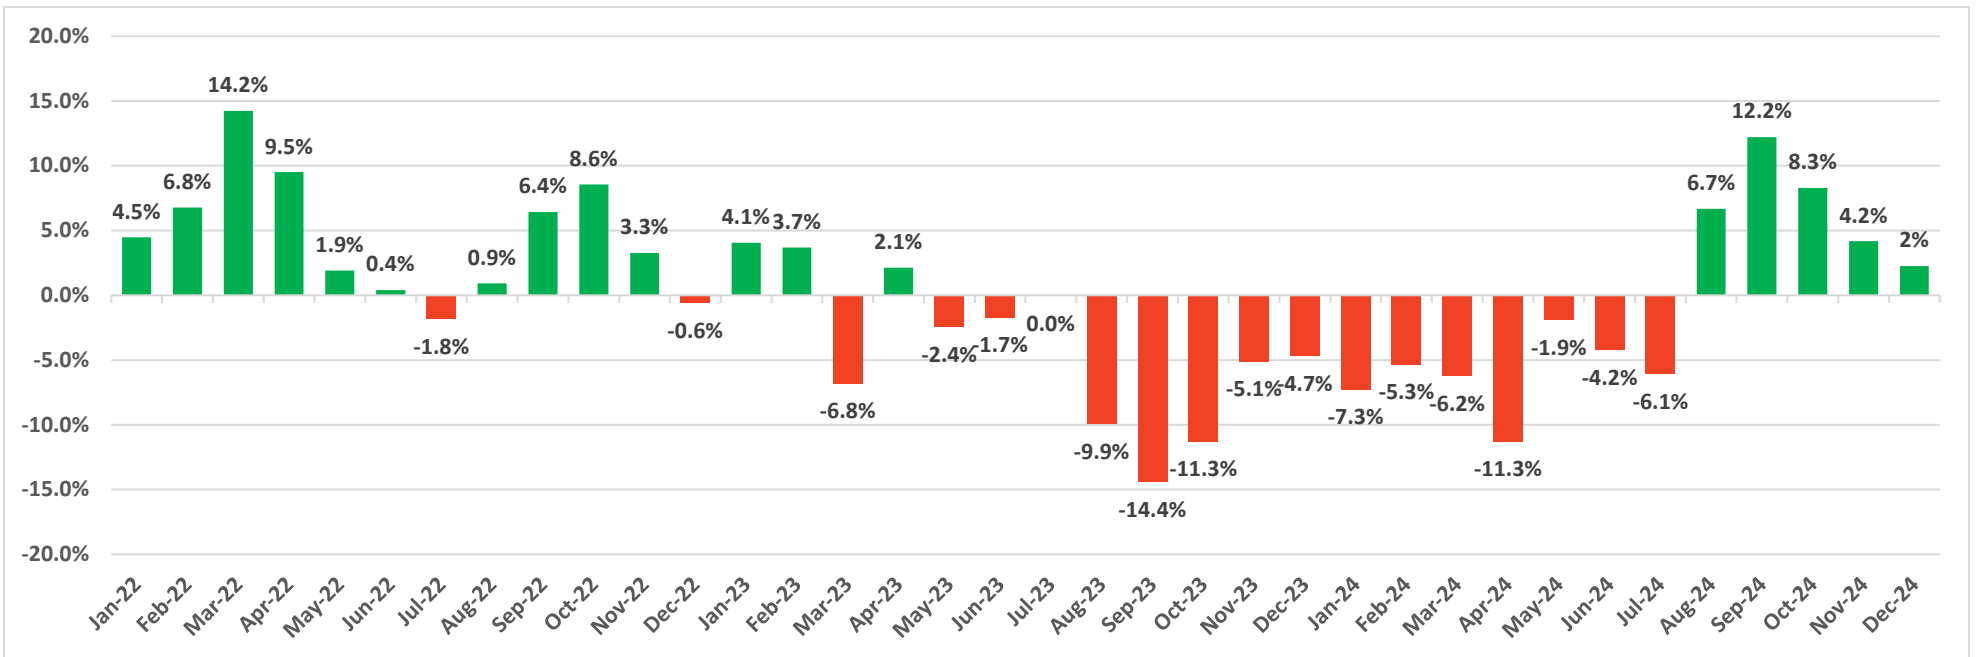

Island of Maui - YoY Change in Electricity Sales (KWH Sold)

Source: [DBEDT/READ | Monthly Energy Trends (hawaii.gov)](https://www.hawaii.gov/dbedt/energy-trends/)