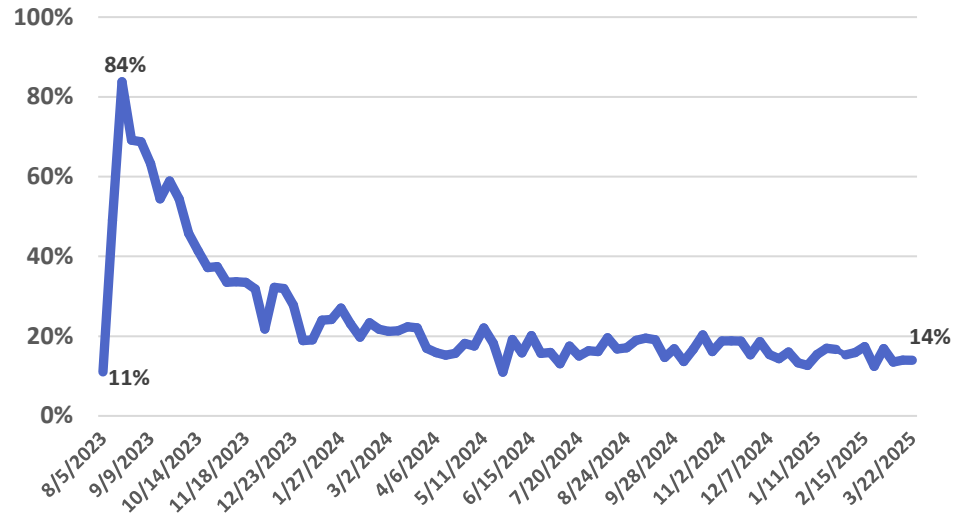

Initial Claims as a Percentage of State Total