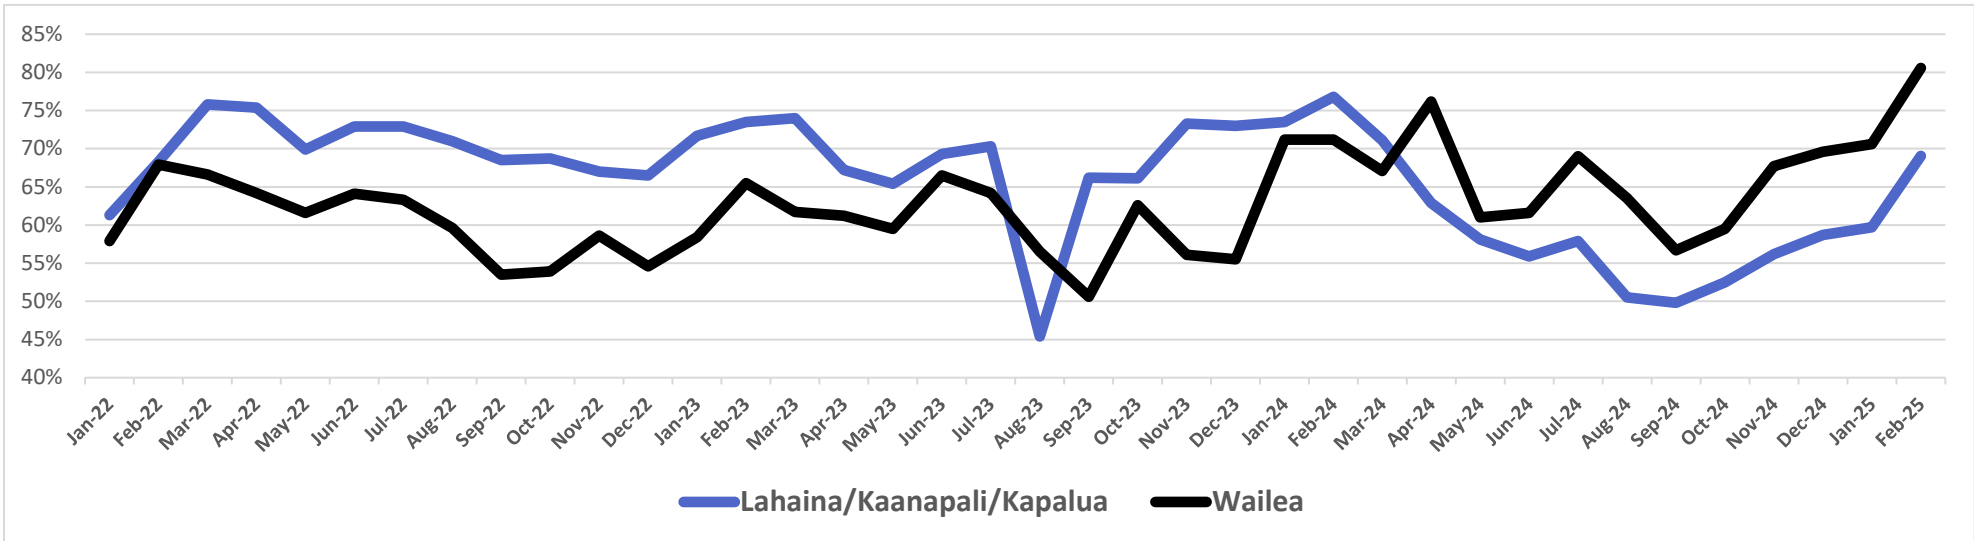

Flight Capacity, Kahului Airport

Air Seats Capacity, Kahului Airport

Source: DBEDT/READ | Tourism Research Branch

Maui Arrivals by Air, Hotel Occupancy Rates

Visitor Arrivals to Island of Maui

Occupancy

Source: DBEDT/READ

Island of Maui - 2023-2025 Monthly Visitor Activity

Visitor spending

Visitor days

Average daily visitor census

Source: DBEDT/READ | Tourism Research Branch

Maui County - Monthly Hotel Revenue by Area

Year-over-year changes in monthly revenue 2023-2025