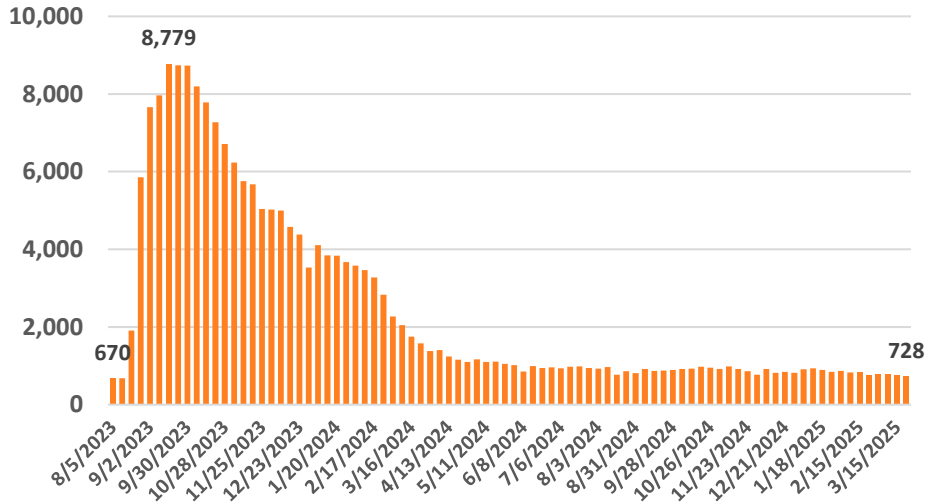

Source: Hawai'i Tourism Authority

Maui Island Unemployment Claims, 2023-2025

Initial Unemployment Claims

Initial Claims as a Percentage of State Total

Weeks Claimed

Weeks Claimed as a Percentage of State Total