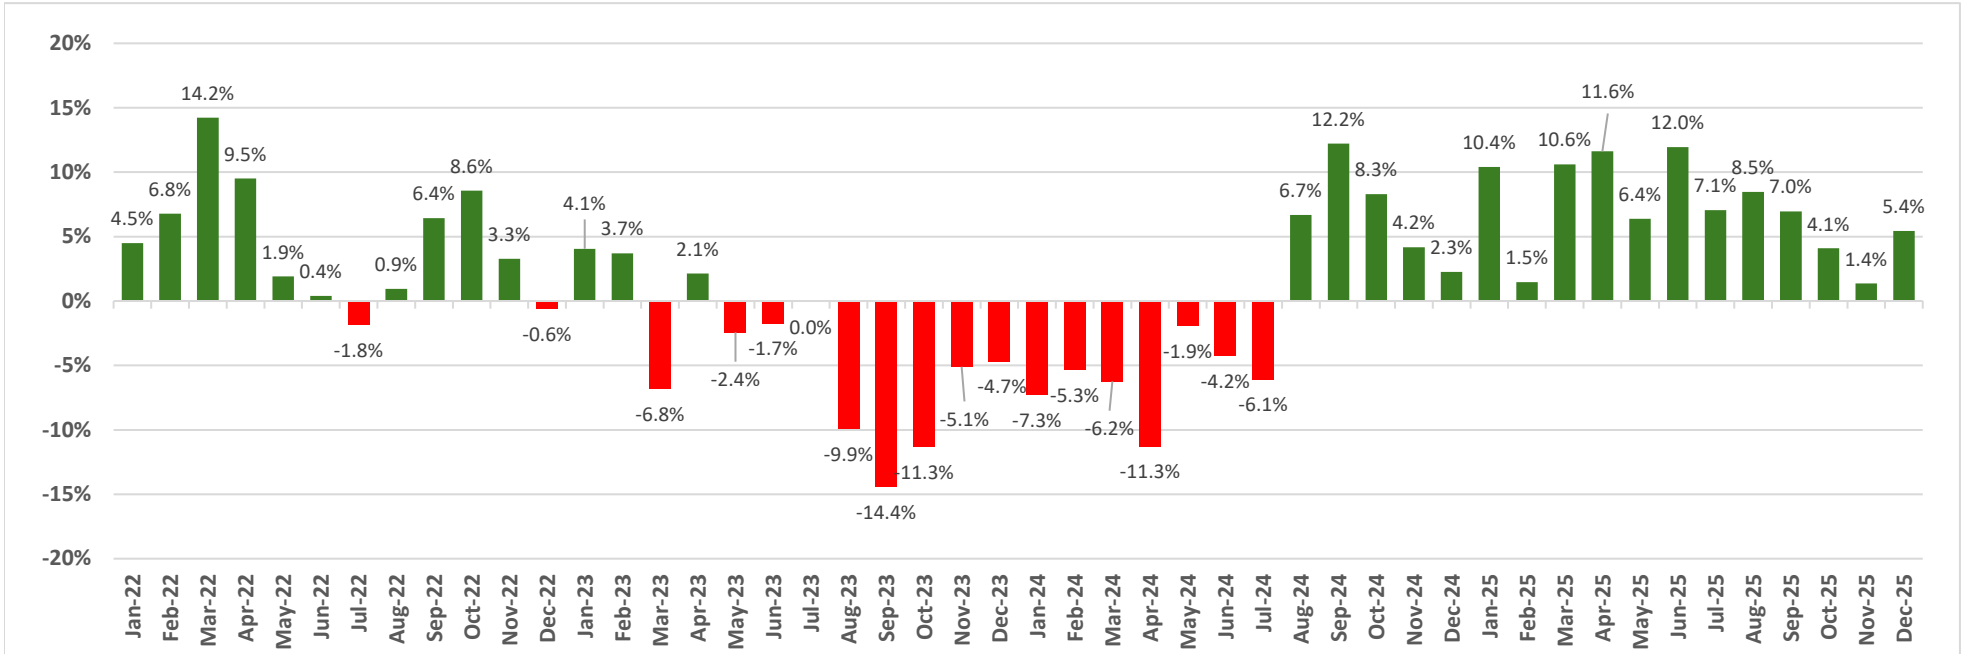

Island of Maui - YoY Change in Electricity Sales (KWH Sold)

Source: DBEDT/READ | Monthly Energy Trends (hawaii.gov)