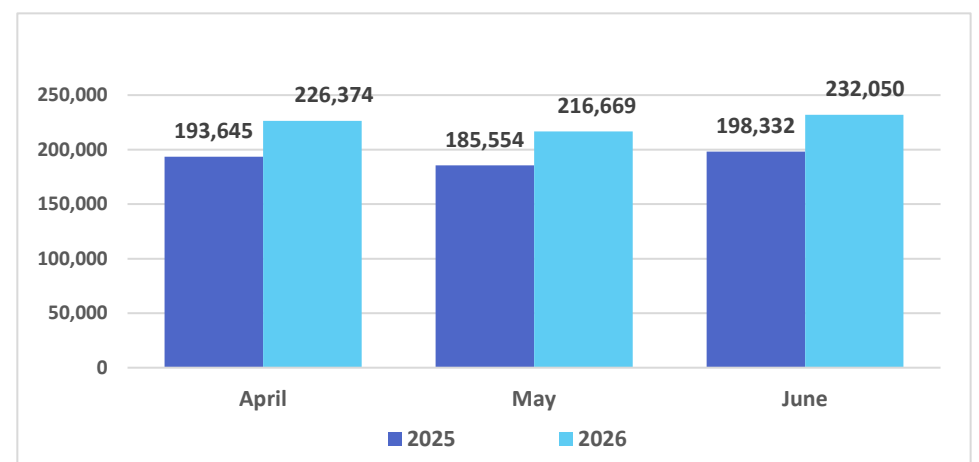

Air Travel Data

Domestic Daily Passenger Count, by County

Source: DBEDT Visitor Statistics | Daily Passenger Counts (hawaii.gov)

Domestic Daily Passenger Count, Maui County

Flight Capacity, Kahului Airport

Source: DBEDT/READ | Tourism Research Branch

Air Seats Capacity, Kahului Airport

Maui Arrivals by Air

Hotel Occupancy Rates

Source: DBEDT/READ

Island of Maui - 2023-2026 Monthly Visitor Activity

Visitor spending