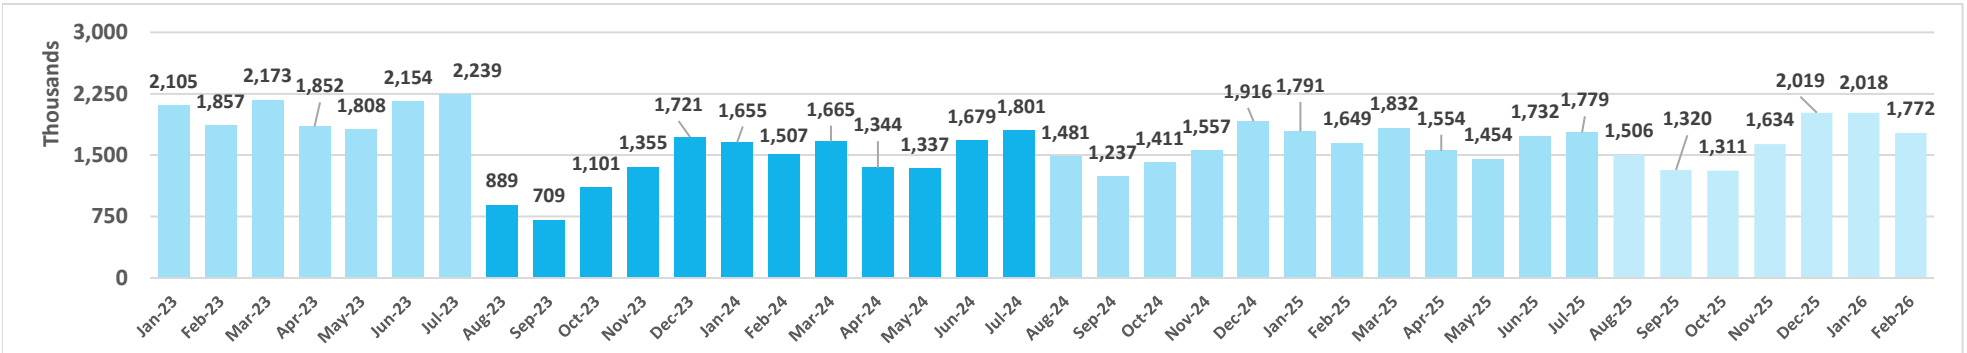

Source: DBEDT/READ | Tourism Research Branch

Air Seats Capacity, Kahului Airport

Maui Arrivals by Air

Hotel Occupancy Rates

Source: DBEDT/READ

Island of Maui - 2023-2026 Monthly Visitor Activity

Visitor spending

Visitor days

Average daily visitor census

Maui County - Monthly Hotel Revenue by Area

Year-over-Year Changes in Monthly Revenue 2023-2026

Source: Hawai'i Tourism Authority

Maui Island Unemployment Claims, 2023-2026