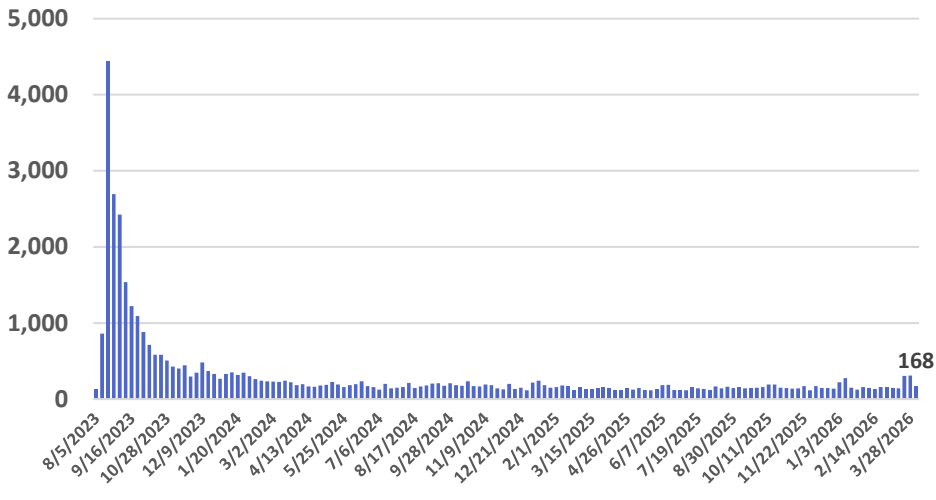

Source: DBEDT/READ | Tourism Research Branch

Air Seats Capacity, Kahului Airport

Maui Arrivals by Air

Hotel Occupancy Rates

Source: DBEDT/READ

Island of Maui - 2023-2026 Monthly Visitor Activity

Visitor spending

Visitor days

Average daily visitor census

Maui County - Monthly Hotel Revenue by Area

Year-over-Year Changes in Monthly Revenue 2023-2026

Source: Hawai'i Tourism Authority

Maui Island Unemployment Claims, 2023-2026

Initial Unemployment Claims

Initial Claims as a Percentage of State Total

Weeks Claimed

Weeks Claimed as a Percentage of State Total

Source: DBEDT/READ | Weekly Unemployment Updates (hawaii.gov)

Building Permits for Maui County, 2023-2026