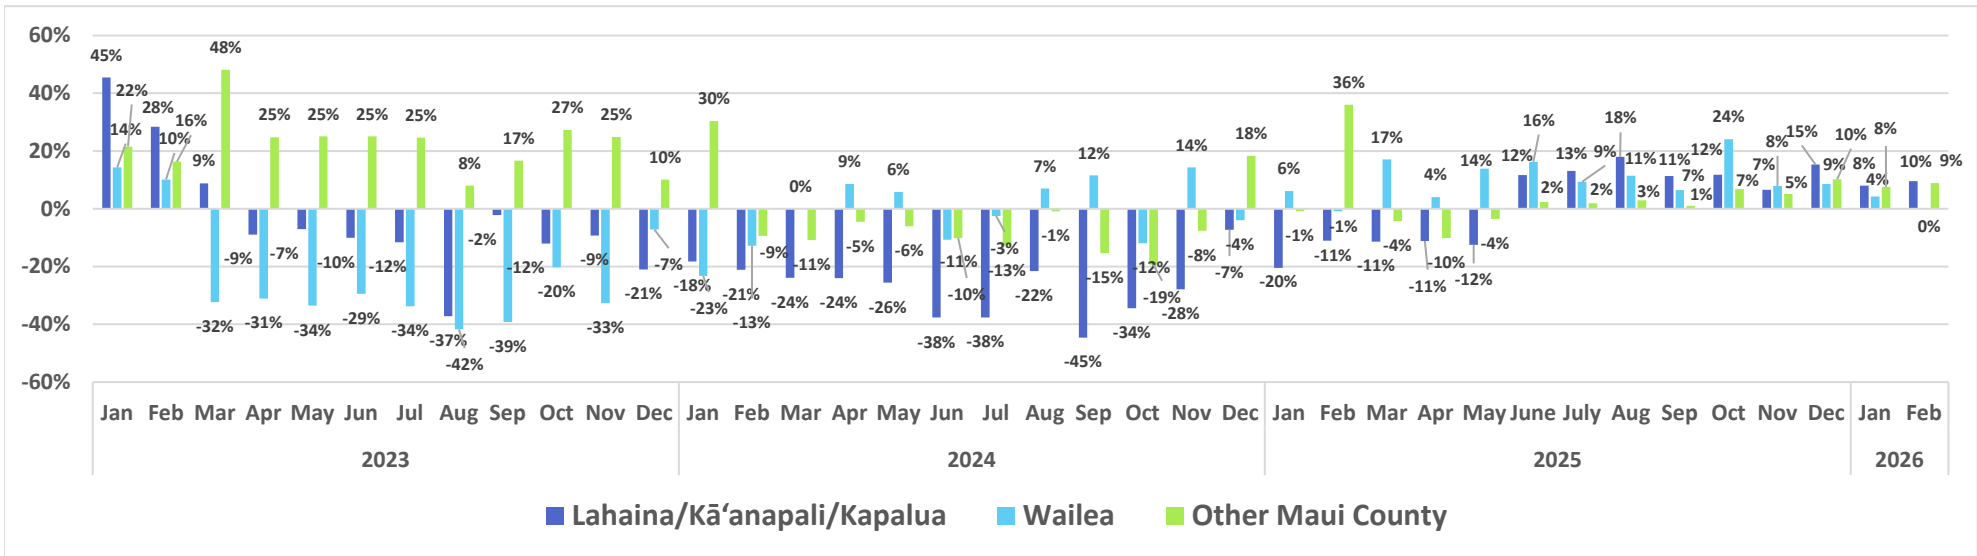

Source: DBEDT/READ | Tourism Research Branch

Air Seats Capacity, Kahului Airport

Maui Arrivals by Air

Hotel Occupancy Rates

Source: DBEDT/READ

Island of Maui - 2023-2026 Monthly Visitor Activity

Visitor spending

Visitor days

Average daily visitor census

Maui County - Monthly Hotel Revenue by Area

Year-over-Year Changes in Monthly Revenue 2023-2026

Source: Hawai'i Tourism Authority

Maui Island Unemployment Claims, 2023-2026

Initial Unemployment Claims

Initial Claims as a Percentage of State Total

Weeks Claimed

Weeks Claimed as a Percentage of State Total

Source: DBEDT/READ | Weekly Unemployment Updates (hawaii.gov)

Building Permits for Maui County, 2023-2026