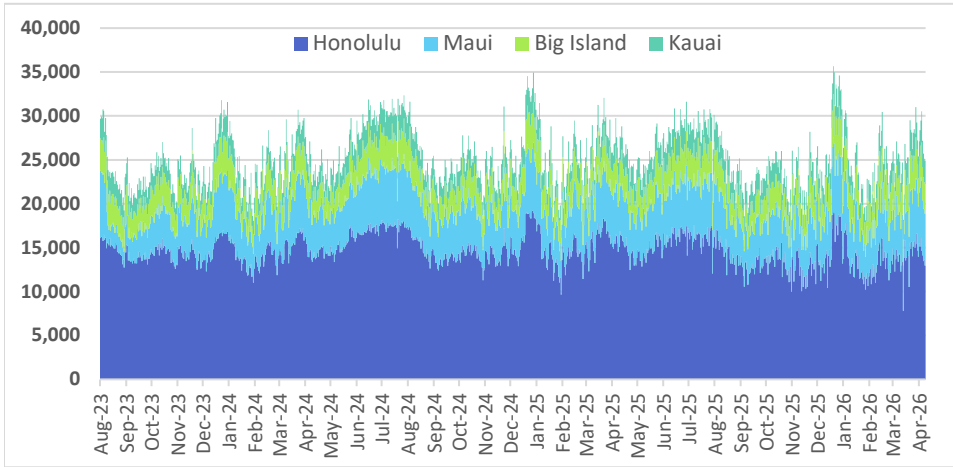

Air Travel Data

Domestic Daily Passenger Count, by County

Source: DBEDT Visitor Statistics | Daily Passenger Counts (hawaii.gov)

Domestic Daily Passenger Count, Maui County

Flight Capacity, Kahului Airport

Source: DBEDT/READ | Tourism Research Branch

Air Seats Capacity, Kahului Airport

Maui Arrivals by Air

Hotel Occupancy Rates

Source: DBEDT/READ

Island of Maui - 2023-2026 Monthly Visitor Activity

Visitor spending