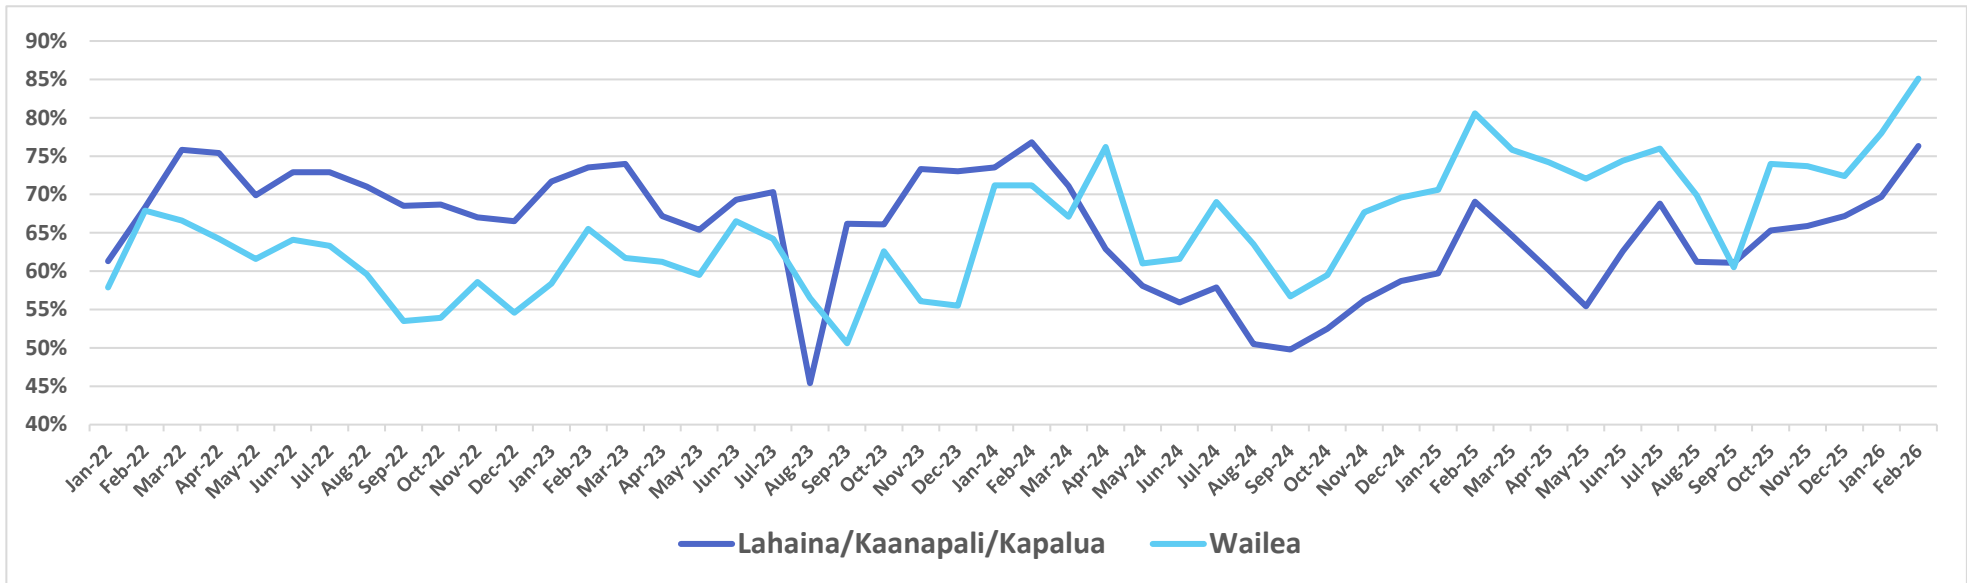

Source: DBEDT/READ | Tourism Research Branch

Air Seats Capacity, Kahului Airport

Maui Arrivals by Air

Hotel Occupancy Rates

Source: DBEDT/READ

Island of Maui - 2023-2026 Monthly Visitor Activity

Visitor spending