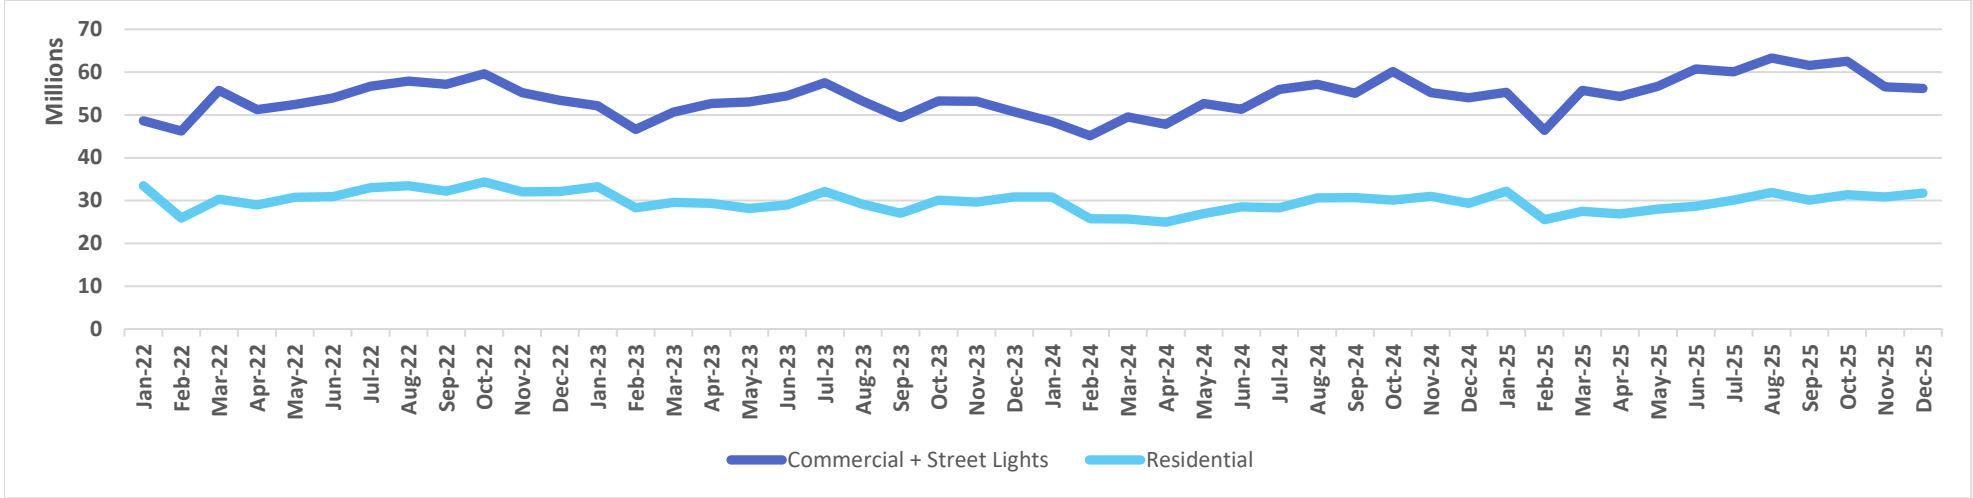

Island of Maui - Electricity Sales (KWH Sold)