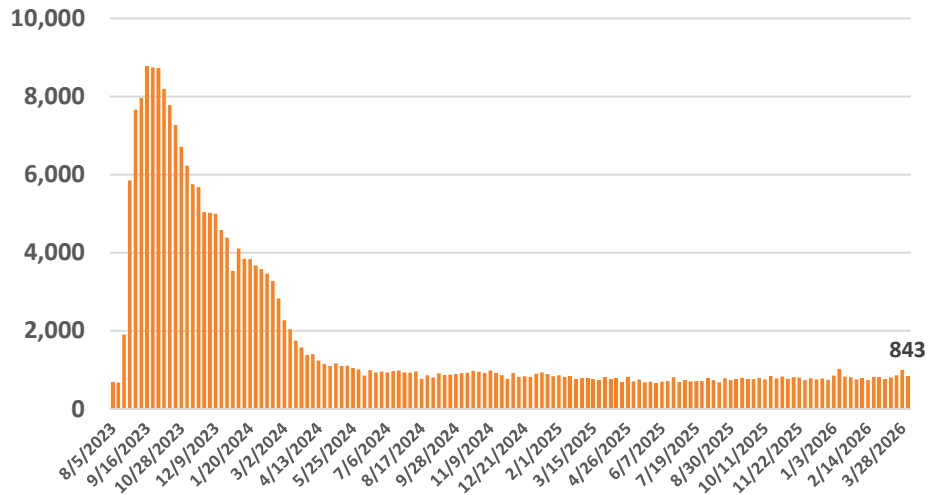

Source: DBEDT/READ | Tourism Research Branch

Air Seats Capacity, Kahului Airport

Maui Arrivals by Air

Hotel Occupancy Rates

Source: DBEDT/READ

Island of Maui - 2023-2026 Monthly Visitor Activity

Visitor spending

Visitor days

Average daily visitor census

Maui County - Monthly Hotel Revenue by Area

Year-over-Year Changes in Monthly Revenue 2023-2026

Source: Hawai'i Tourism Authority

Maui Island Unemployment Claims, 2023-2026

Initial Unemployment Claims

Initial Claims as a Percentage of State Total

Weeks Claimed

Weeks Claimed as a Percentage of State Total

Source: DBEDT/READ | Weekly Unemployment Updates (hawaii.gov)

Building Permits for Maui County, 2023-2026