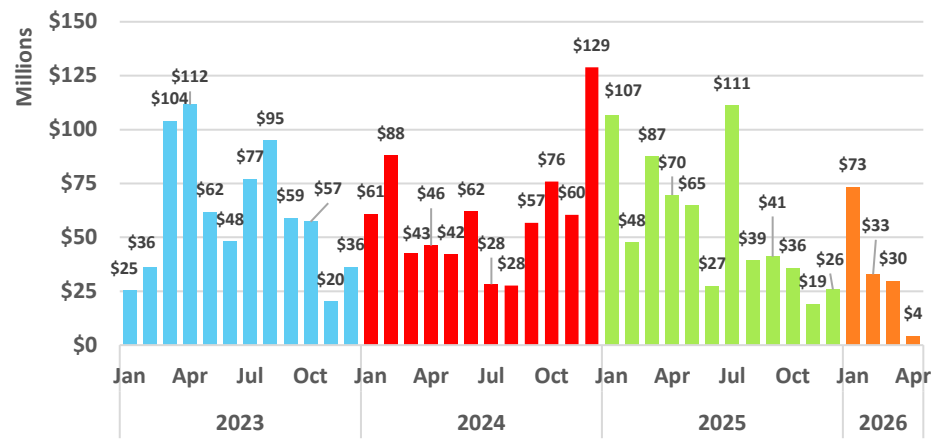

Initial Unemployment Claims

Initial Claims as a Percentage of State Total

Weeks Claimed

Weeks Claimed as a Percentage of State Total

Source: DBEDT/READ | Weekly Unemployment Updates (hawaii.gov)

Building Permits for Maui County, 2023-2026

Number of Permits Issued by Month

Value of Permits Issued by Month

Number of Permits Issued since 2023, by Location

Data covers permits issued through April 9

Source: DBEDT/READ | Analysis of Maui County Planning Department data