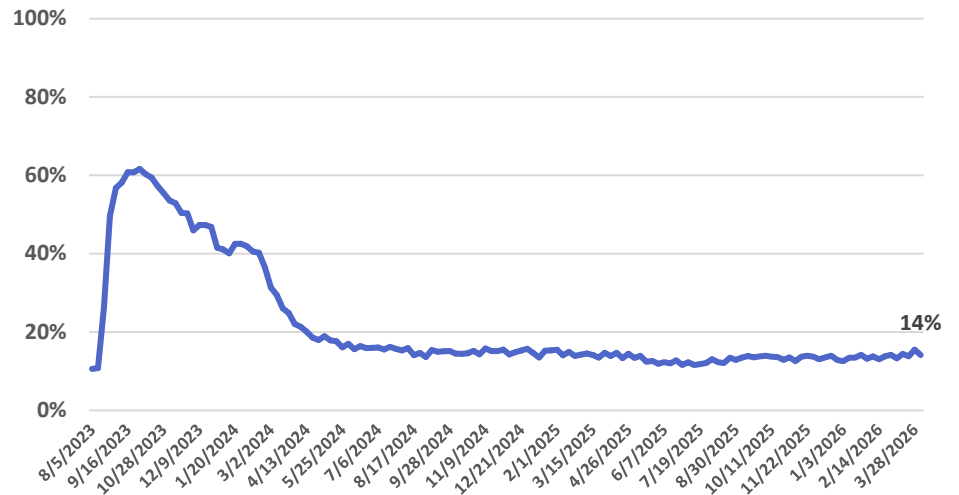

Initial Unemployment Claims

Initial Claims as a Percentage of State Total

Weeks Claimed

Weeks Claimed as a Percentage of State Total

Source: DBEDT/READ | Weekly Unemployment Updates (hawaii.gov)

Building Permits for Maui County, 2023-2026