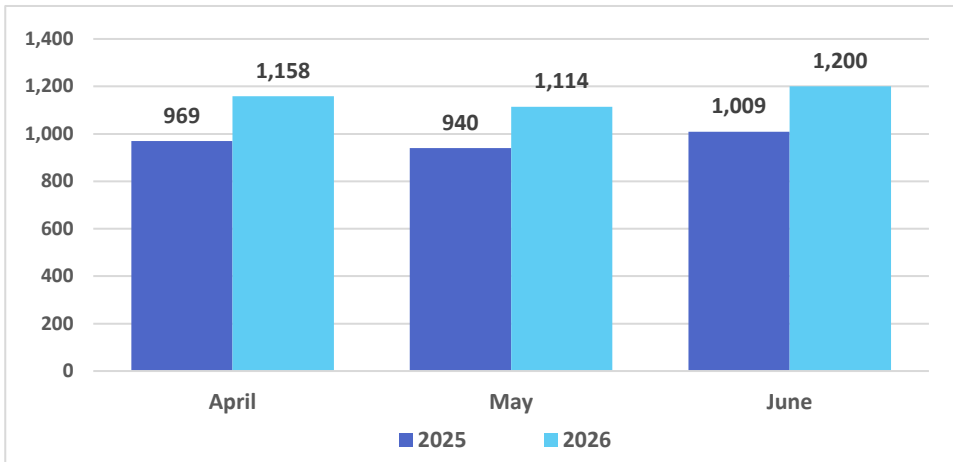

Air Travel Data

Domestic Daily Passenger Count, by County

Source: DBEDT Visitor Statistics | Daily Passenger Counts (hawaii.gov)

Domestic Daily Passenger Count, Maui County

Flight Capacity, Kahului Airport

Source: DBEDT/READ | Tourism Research Branch

Air Seats Capacity, Kahului Airport

Maui Arrivals by Air

Hotel Occupancy Rates

Source: DBEDT/READ

Island of Maui - 2023-2026 Monthly Visitor Activity

Visitor spending