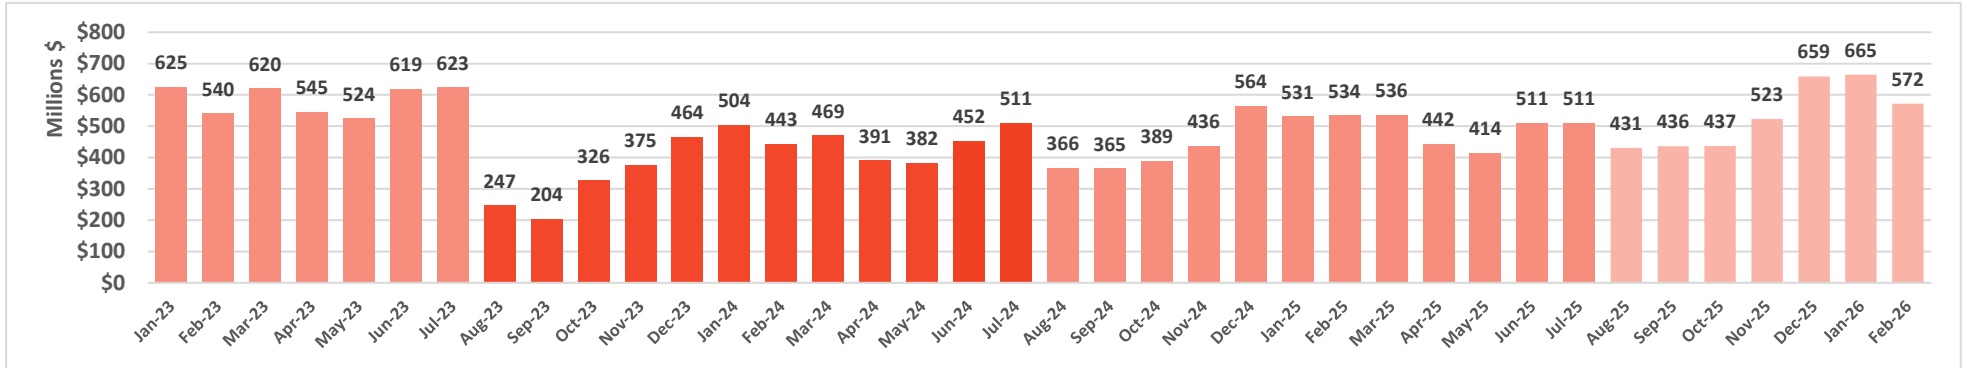

Source: DBEDT/READ | Tourism Research Branch

Air Seats Capacity, Kahului Airport

Maui Arrivals by Air

Hotel Occupancy Rates

Source: DBEDT/READ

Island of Maui - 2023-2026 Monthly Visitor Activity

Visitor spending

Visitor days

Average daily visitor census

Maui County - Monthly Hotel Revenue by Area

Year-over-Year Changes in Monthly Revenue 2023-2026

Source: Hawai'i Tourism Authority

Maui Island Unemployment Claims, 2023-2026

Initial Unemployment Claims

Initial Claims as a Percentage of State Total

Weeks Claimed

Weeks Claimed as a Percentage of State Total

Source: DBEDT/READ | Weekly Unemployment Updates (hawaii.gov)

Building Permits for Maui County, 2023-2026