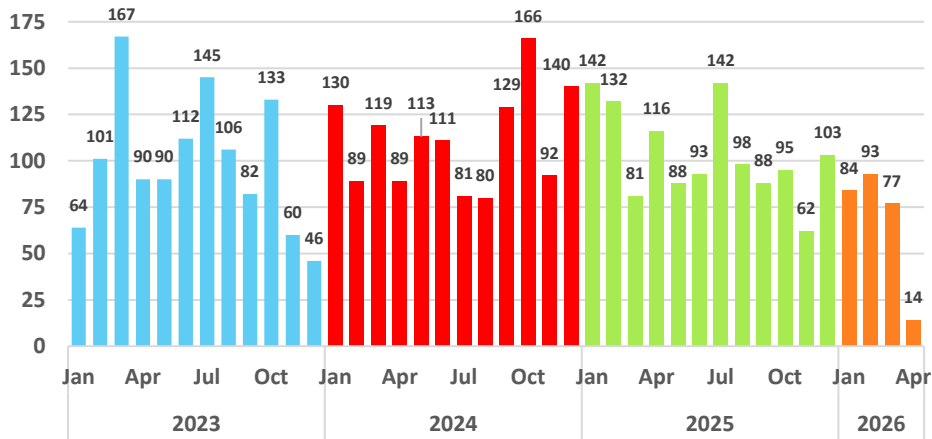

Initial Unemployment Claims

Initial Claims as a Percentage of State Total

Weeks Claimed

Weeks Claimed as a Percentage of State Total

Source: DBEDT/READ | Weekly Unemployment Updates (hawaii.gov)

Building Permits for Maui County, 2023-2026

Number of Permits Issued by Month

Value of Permits Issued by Month

Number of Permits Issued since 2023, by Location

Data covers permits issued through April 9

Source: DBEDT/READ | Analysis of Maui County Planning Department data