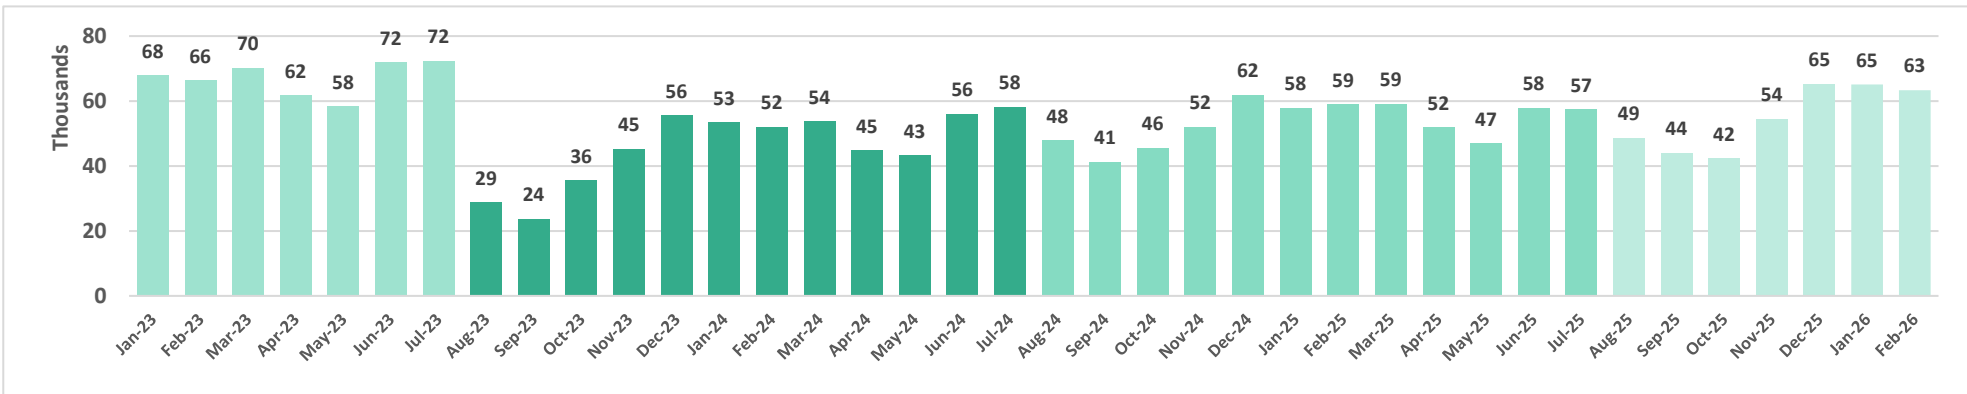

Source: DBEDT/READ | Tourism Research Branch

Air Seats Capacity, Kahului Airport

Maui Arrivals by Air

Hotel Occupancy Rates

Source: DBEDT/READ

Island of Maui - 2023-2026 Monthly Visitor Activity

Visitor spending

Visitor days

Average daily visitor census

Maui County - Monthly Hotel Revenue by Area

Year-over-Year Changes in Monthly Revenue 2023-2026

Source: Hawai'i Tourism Authority

Maui Island Unemployment Claims, 2023-2026