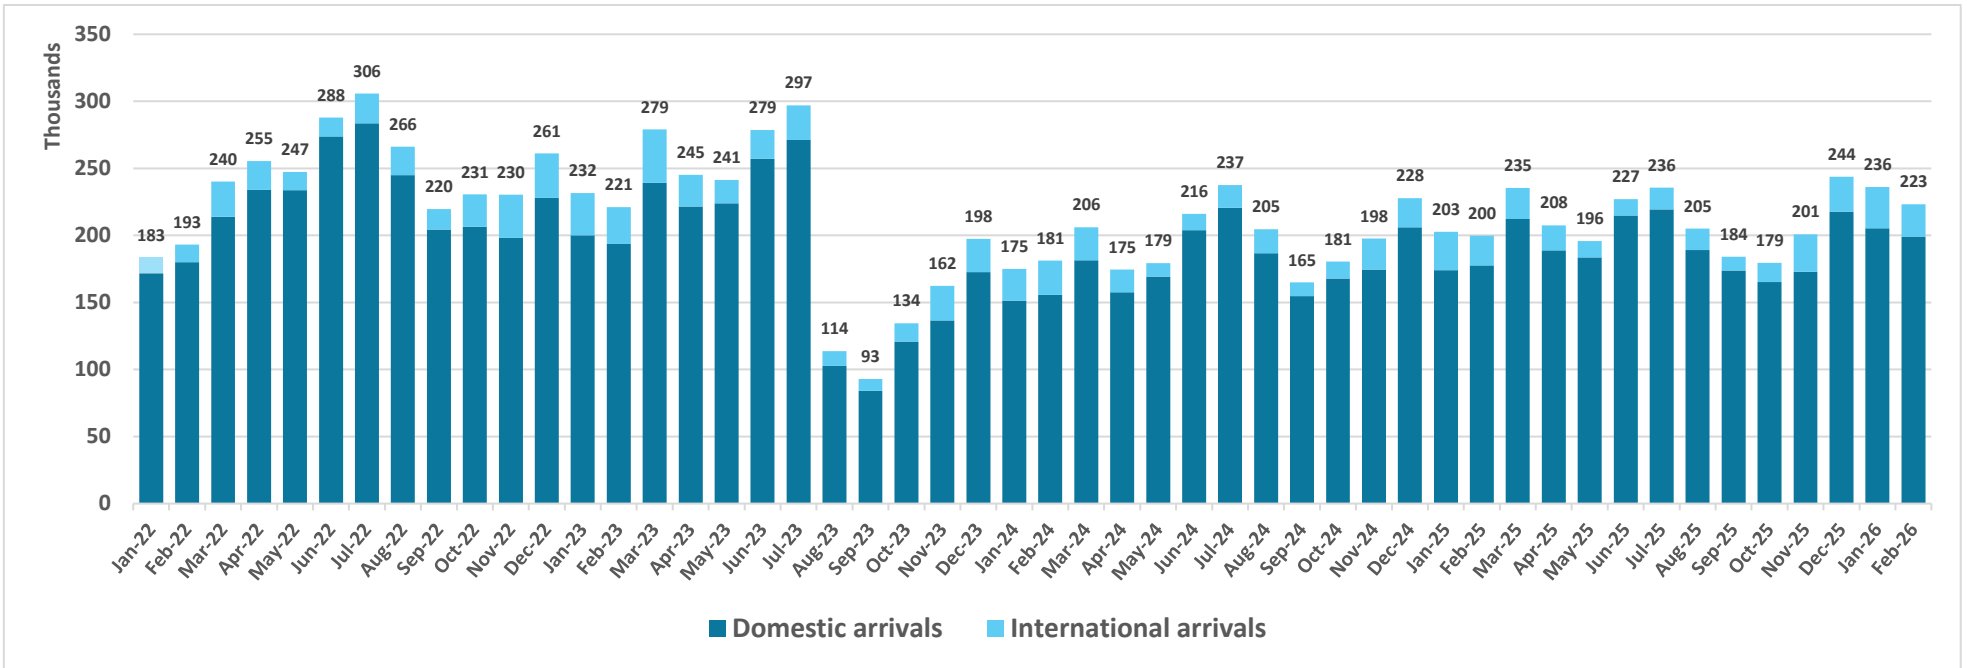

Air Travel Data

Domestic Daily Passenger Count, by County

Source: DBEDT Visitor Statistics | Daily Passenger Counts (hawaii.gov)

Domestic Daily Passenger Count, Maui County

Flight Capacity, Kahului Airport

Source: DBEDT/READ | Tourism Research Branch

Air Seats Capacity, Kahului Airport

Maui Arrivals by Air

Hotel Occupancy Rates

Source: DBEDT/READ

Island of Maui - 2023-2026 Monthly Visitor Activity

Visitor spending