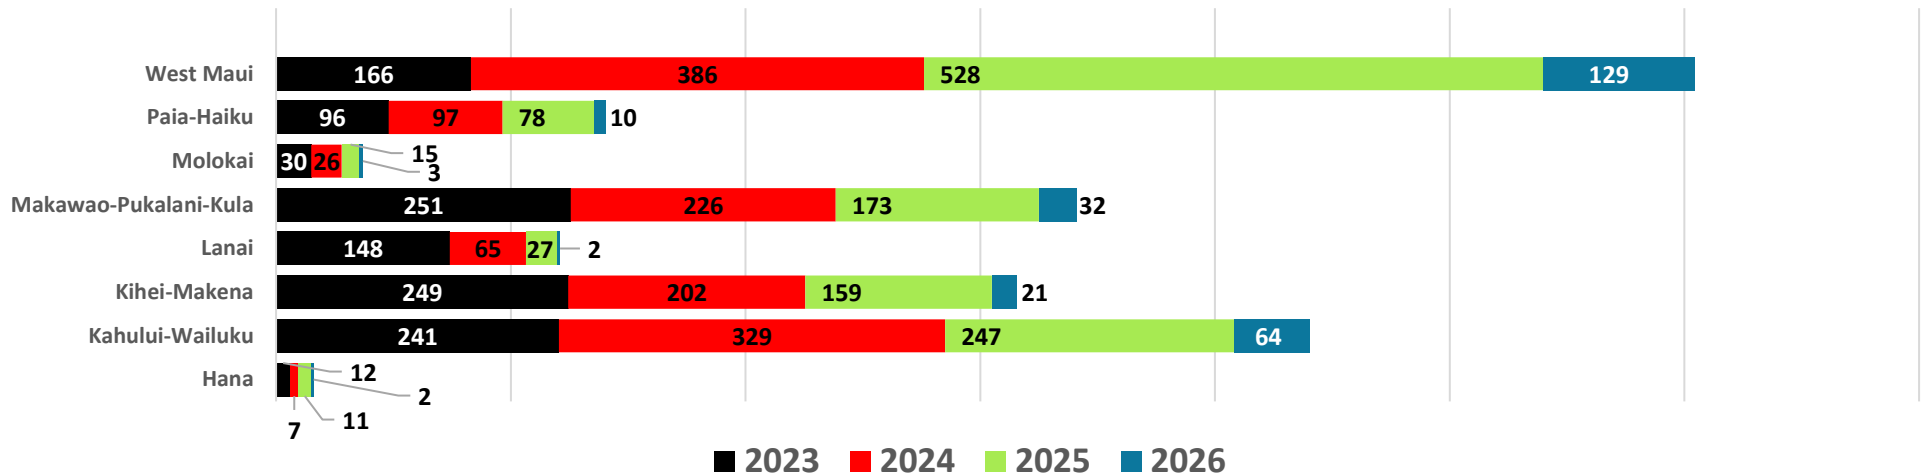

Number of Permits Issued since 2023, by Location

Data covers permits issued through April 9

Source: DBEDT/READ | Analysis of Maui County Planning Department data