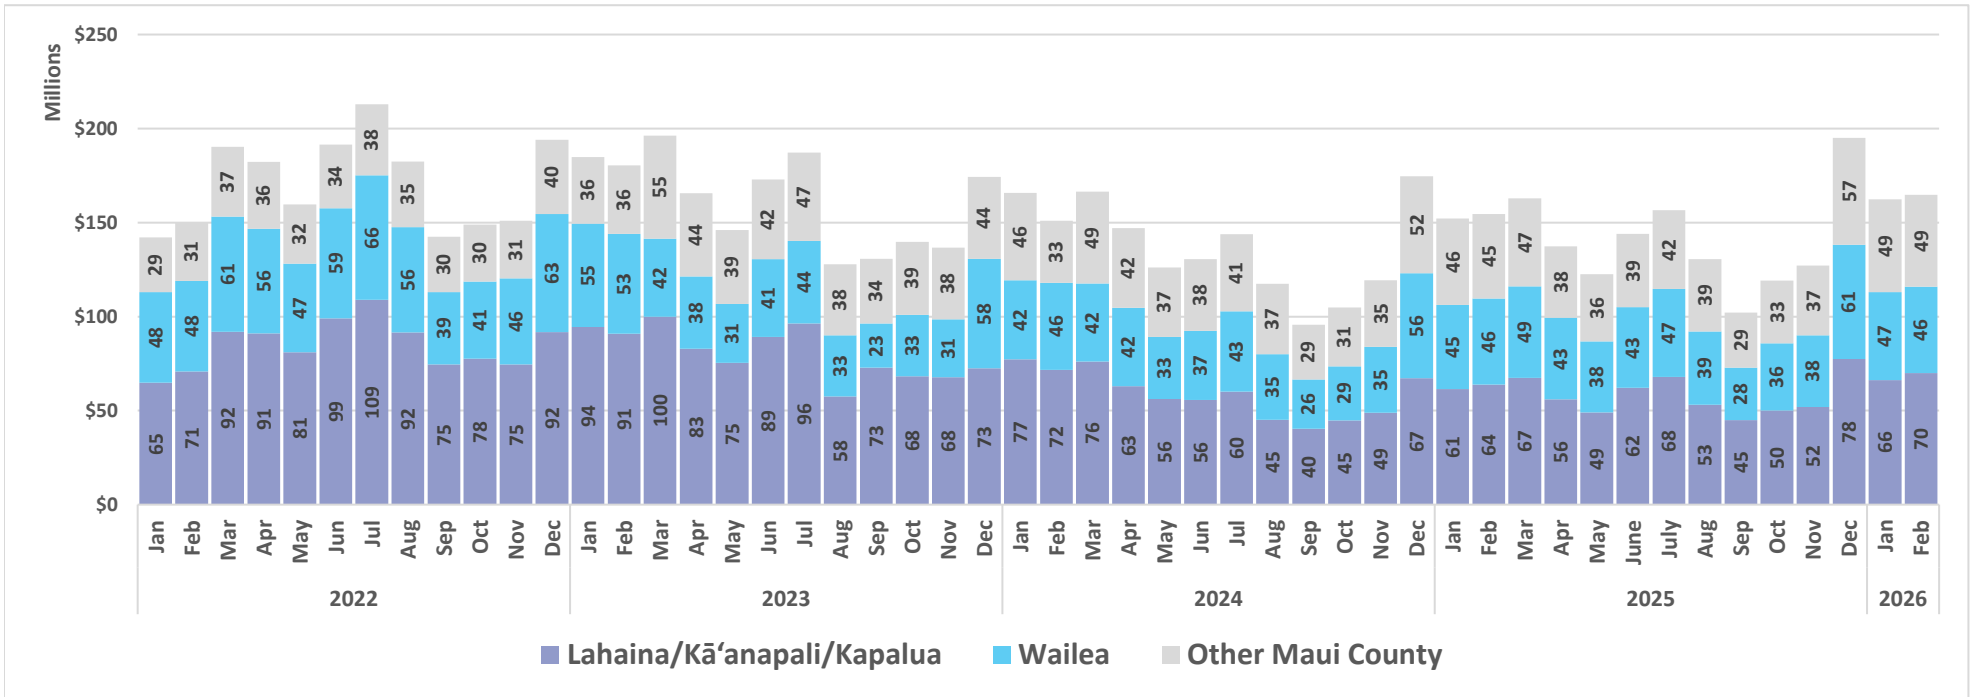

Maui County - Monthly Hotel Revenue by Area