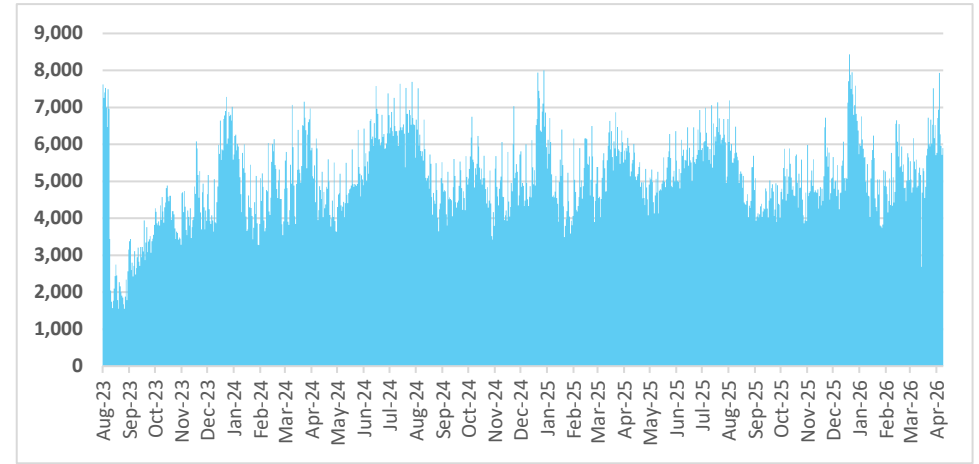

Air Travel Data

Domestic Daily Passenger Count, by County

Source: DBEDT Visitor Statistics | Daily Passenger Counts (hawaii.gov)

Domestic Daily Passenger Count, Maui County

Flight Capacity, Kahului Airport

Source: DBEDT/READ | Tourism Research Branch

Air Seats Capacity, Kahului Airport

Maui Arrivals by Air

Hotel Occupancy Rates

Source: DBEDT/READ

Island of Maui - 2023-2026 Monthly Visitor Activity

Visitor spending