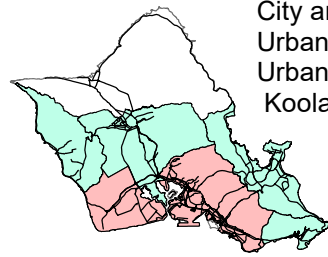

Kauai County  
Urban Core: Lihue community plan area  
Urbanized Area: Kapaa-Wailua and Koloa-Poipu community plan areas

City and County of Honolulu  
Urban Core: Primary Urban Center and Ewa development plan areas  
Urbanized Area: Waianae, Central Oahu, East Honolulu, Koolaupoko sustainable community plan areas

Maui County  
Urban Core: Wailuku-Kahului community plan area  
Urbanized Area: Kihei-Makena and Lahaina community plan areas

Hawaii County  
Urban Core: South Hilo  
Urbanized Area: North Kona

## QAP Location Scoring

### LEGEND

-  Urban Core
-  Urbanized
-  Major Road